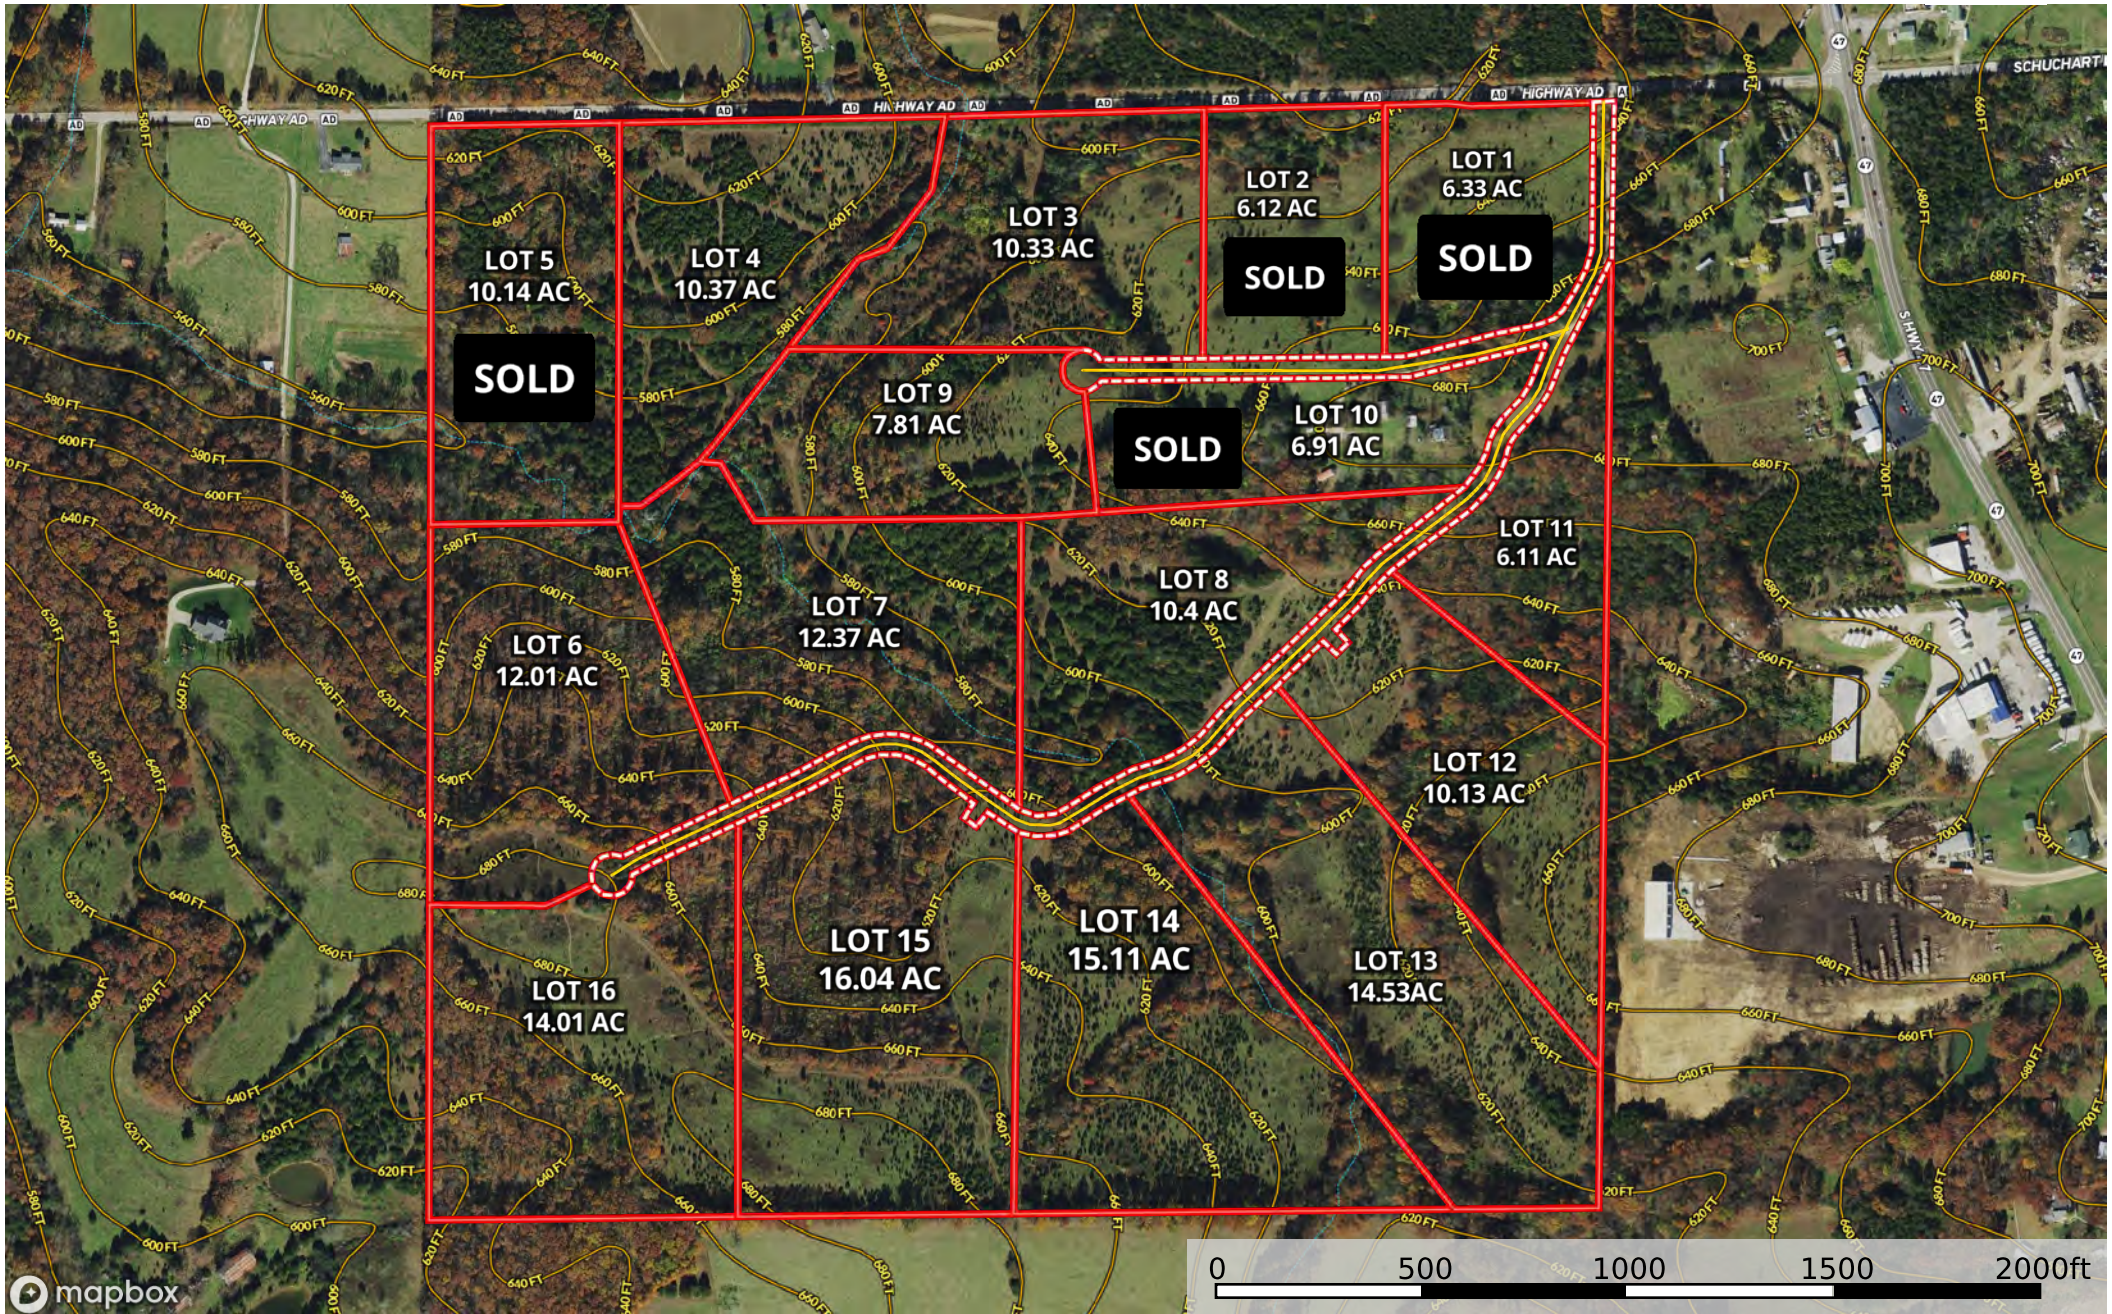

1376 Highway AD Union, Hamilton Creek Estates

Franklin County, Missouri, 174 AC +/-

- Primary Road
- Boundary
- Boundary
- Stream, Intermittent
- River/Creek
- Water Body