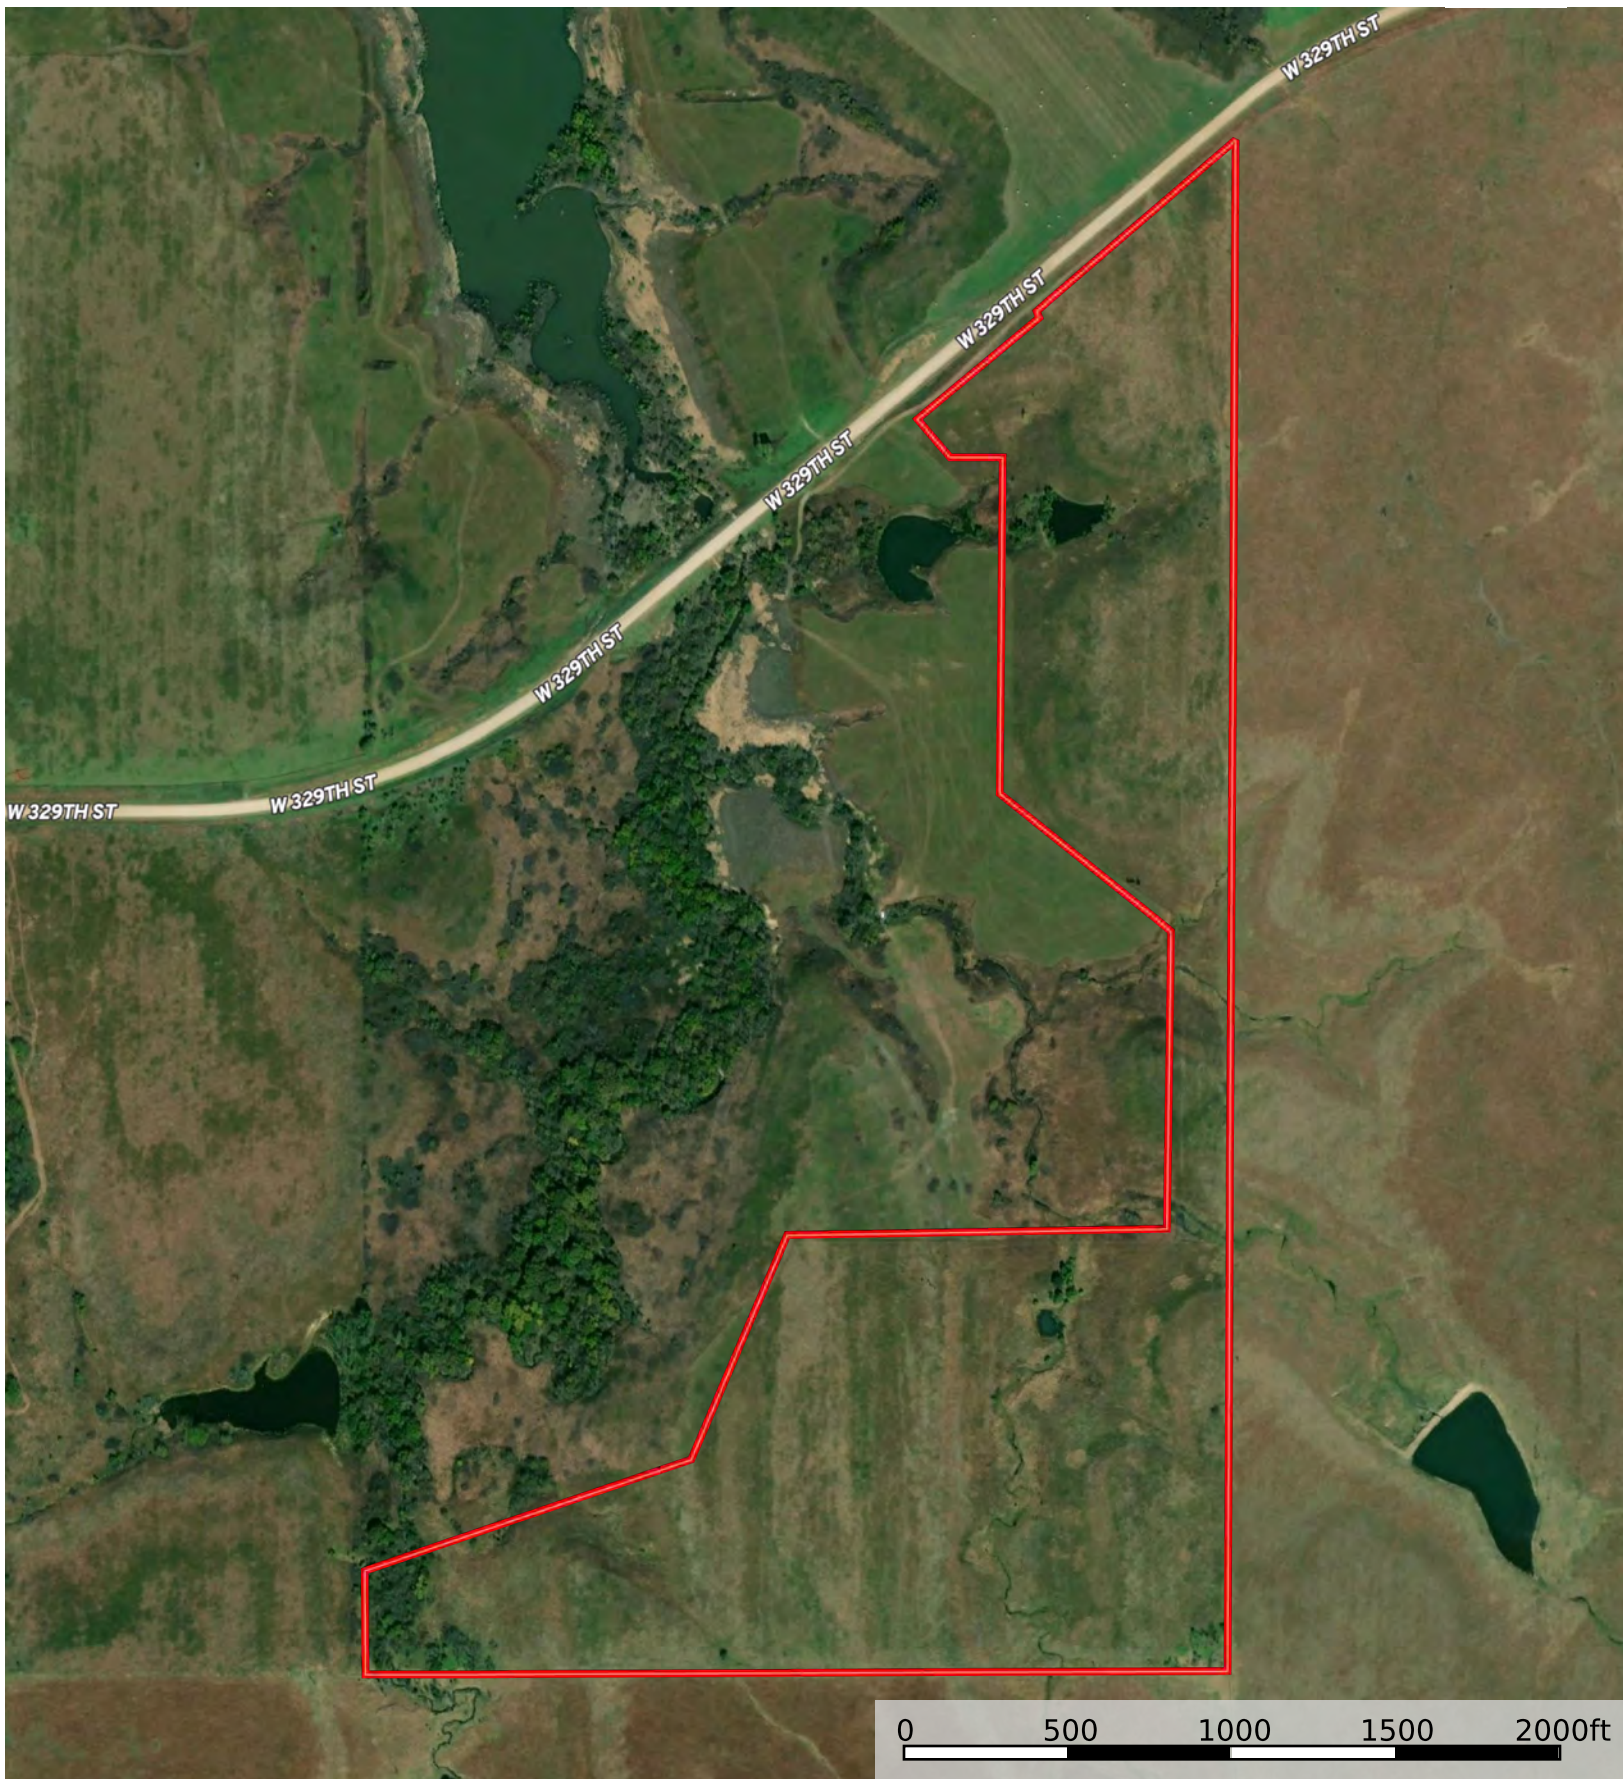

Osage County KS - Melvern Lake 98

Kansas, AC +/-

 Boundary

Sam Voss

 The information contained herein was obtained from sources deemed to be reliable. Land id™ Services makes no warranties or guarantees as to the completeness or accuracy thereof.