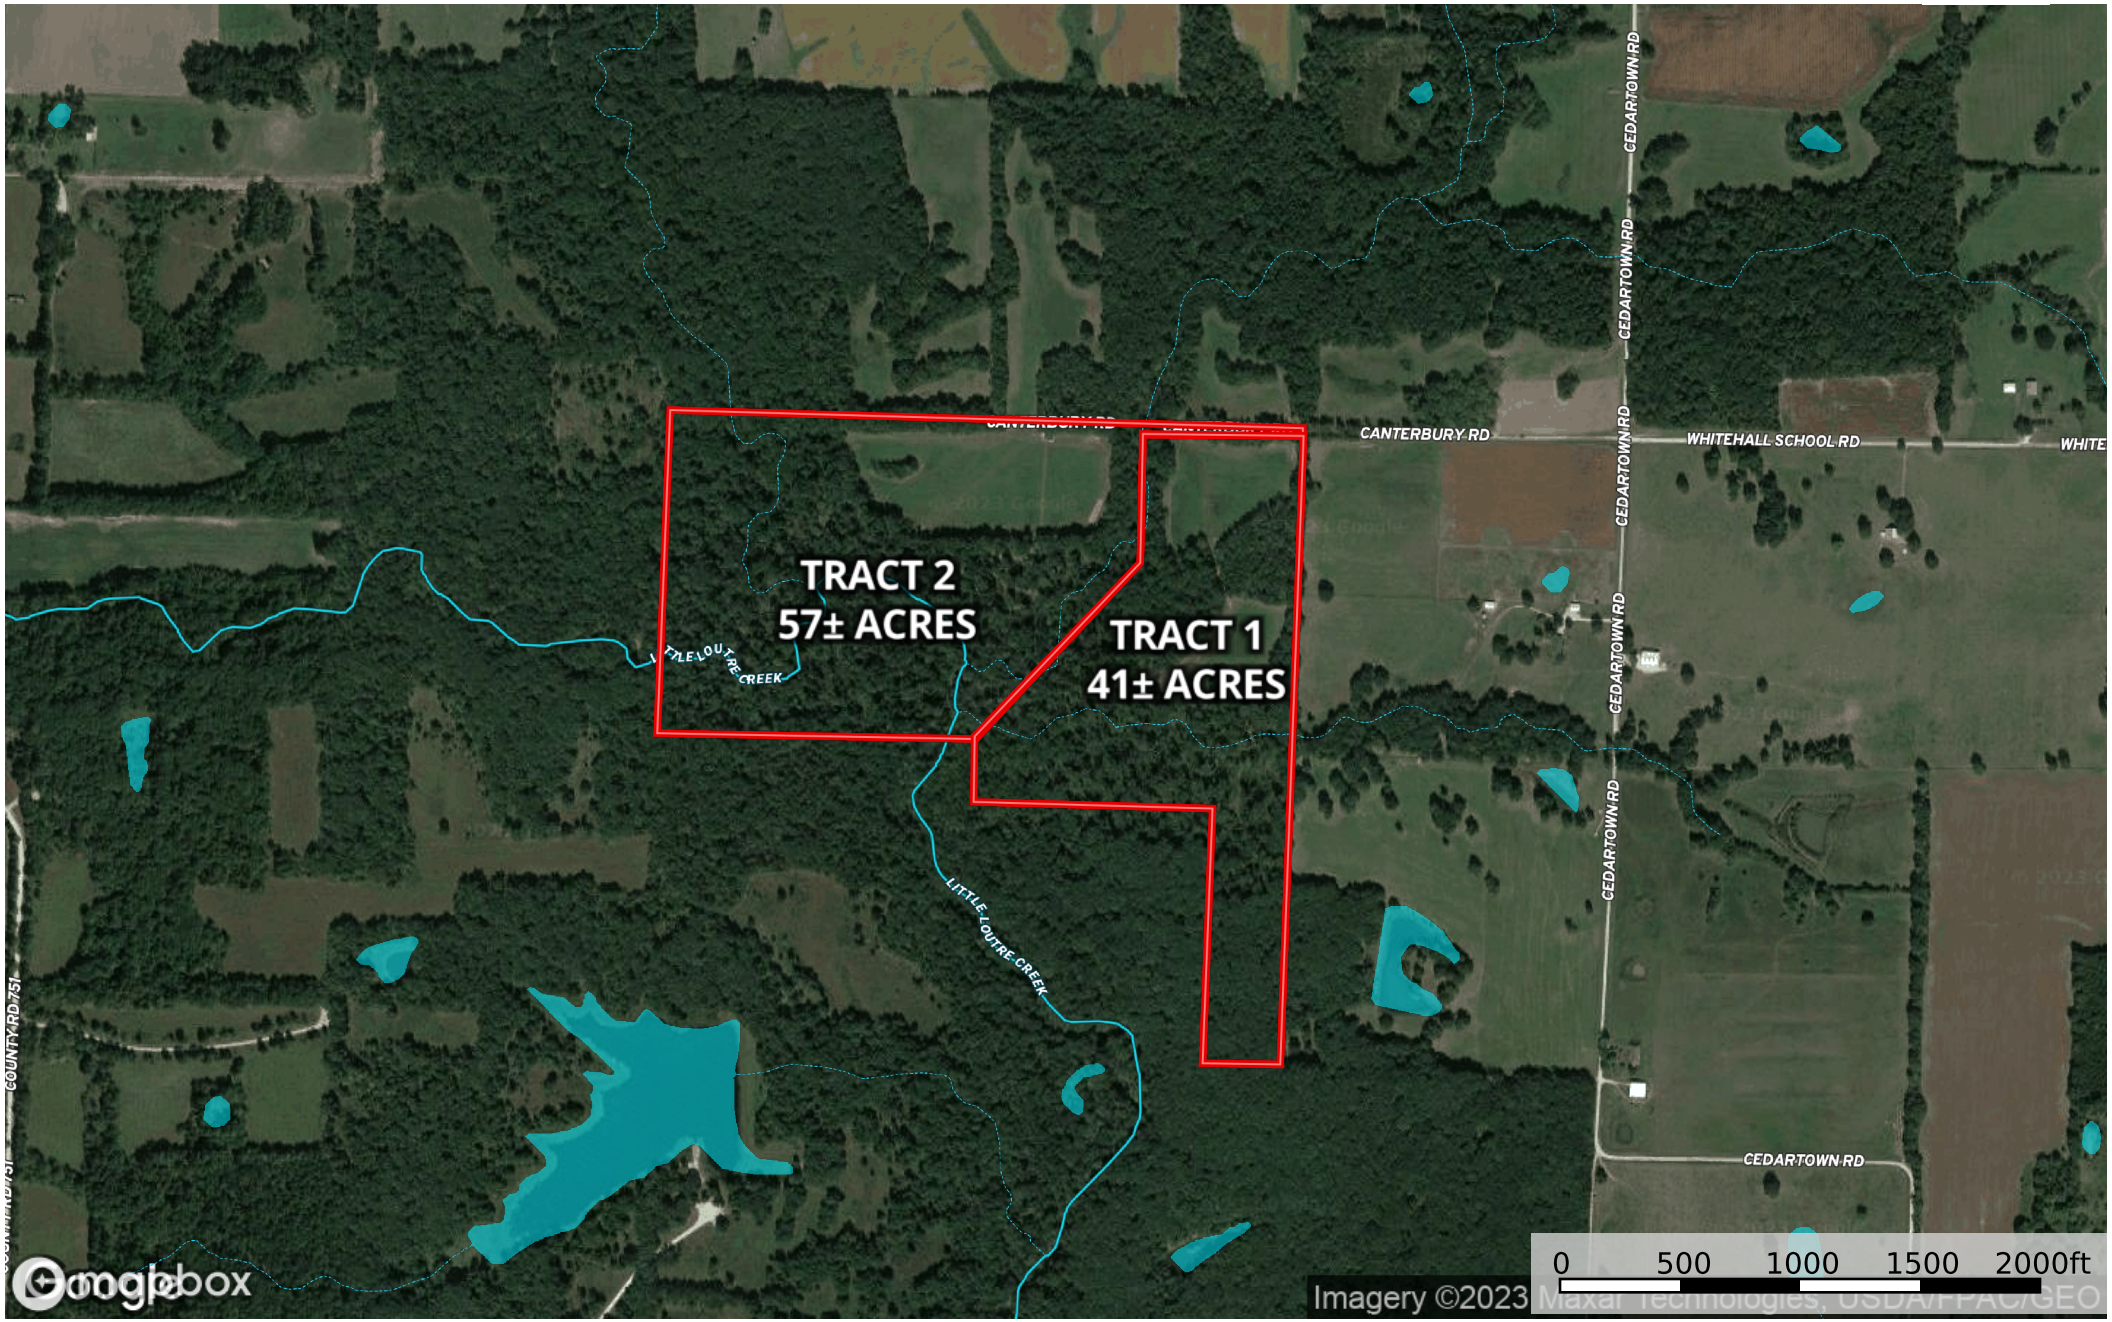

Montgomery County, MO - Boschert Farm

Missouri, AC +/-

TRACT 2
57± ACRES

TRACT 1
41± ACRES

LITTLE OUTRE CREEK

LITTLE OUTRE CREEK

CANTERBURY RD

WHITEHALL SCHOOL RD

CEDARTOWN RD

CEDARTOWN RD

Imagery ©2023 Maxar Technologies, USDA/FPA/Geo

- Boundary
- Stream, Intermittent
- River/Creek
- Water Body

Auction Division

P: (855) 573-5263

www.trophya.com

15480 Clayton Road, Suite 101, Ballwin, MO 63011