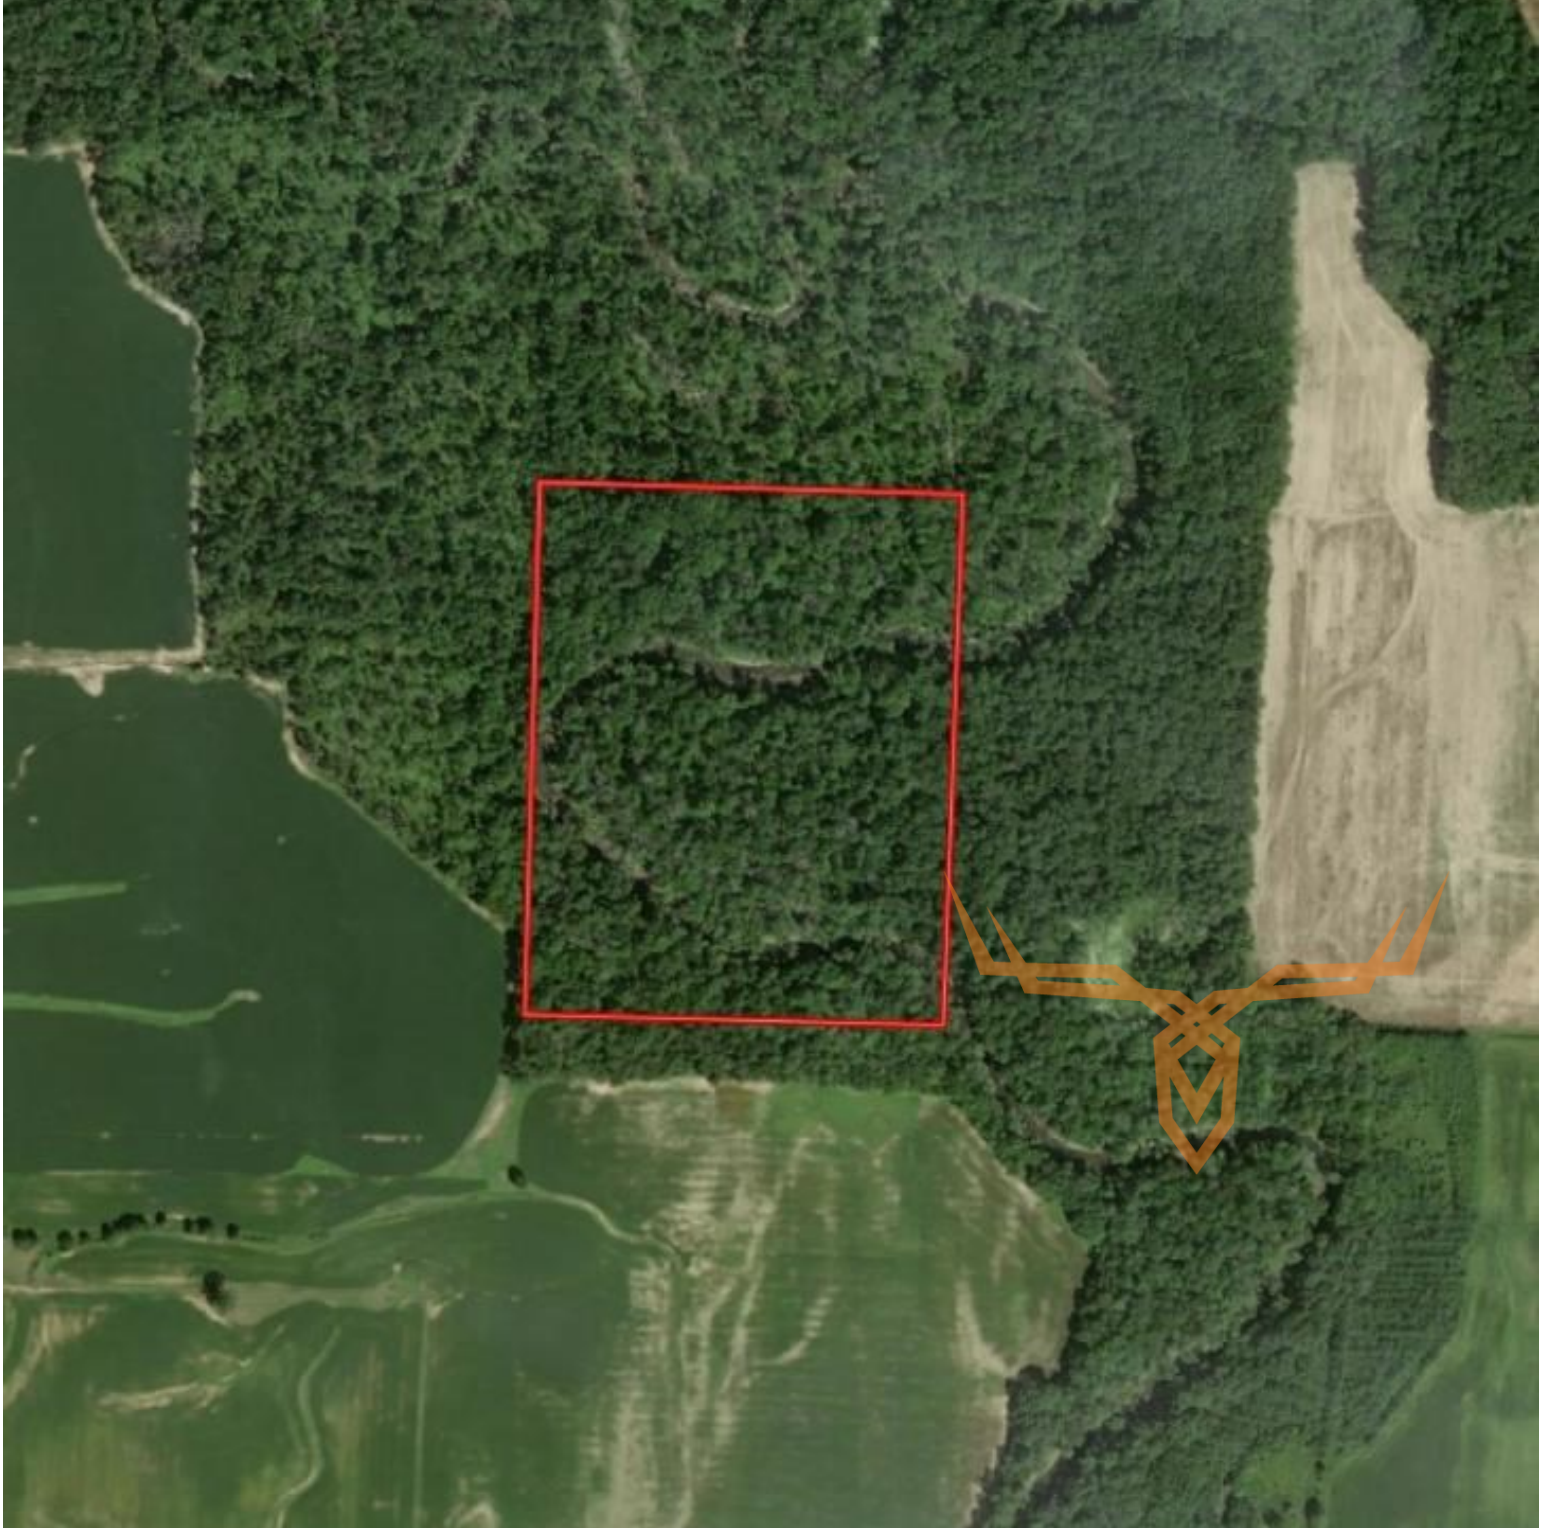

T R O P H Y
PROPERTIES AND AUCTION
LAND | RECREATIONAL | RESIDENTIAL

36± Acre All Timber Tract for Sale - Jackson County Illinois

www.TrophyPA.com • (855) 573-5263 • leads@trophy.com

Broker does not guarantee the accuracy of sq. ft., lot size, or other information, buyer is advised to independently verify the accuracy of information through personal inspection and with appropriate professionals