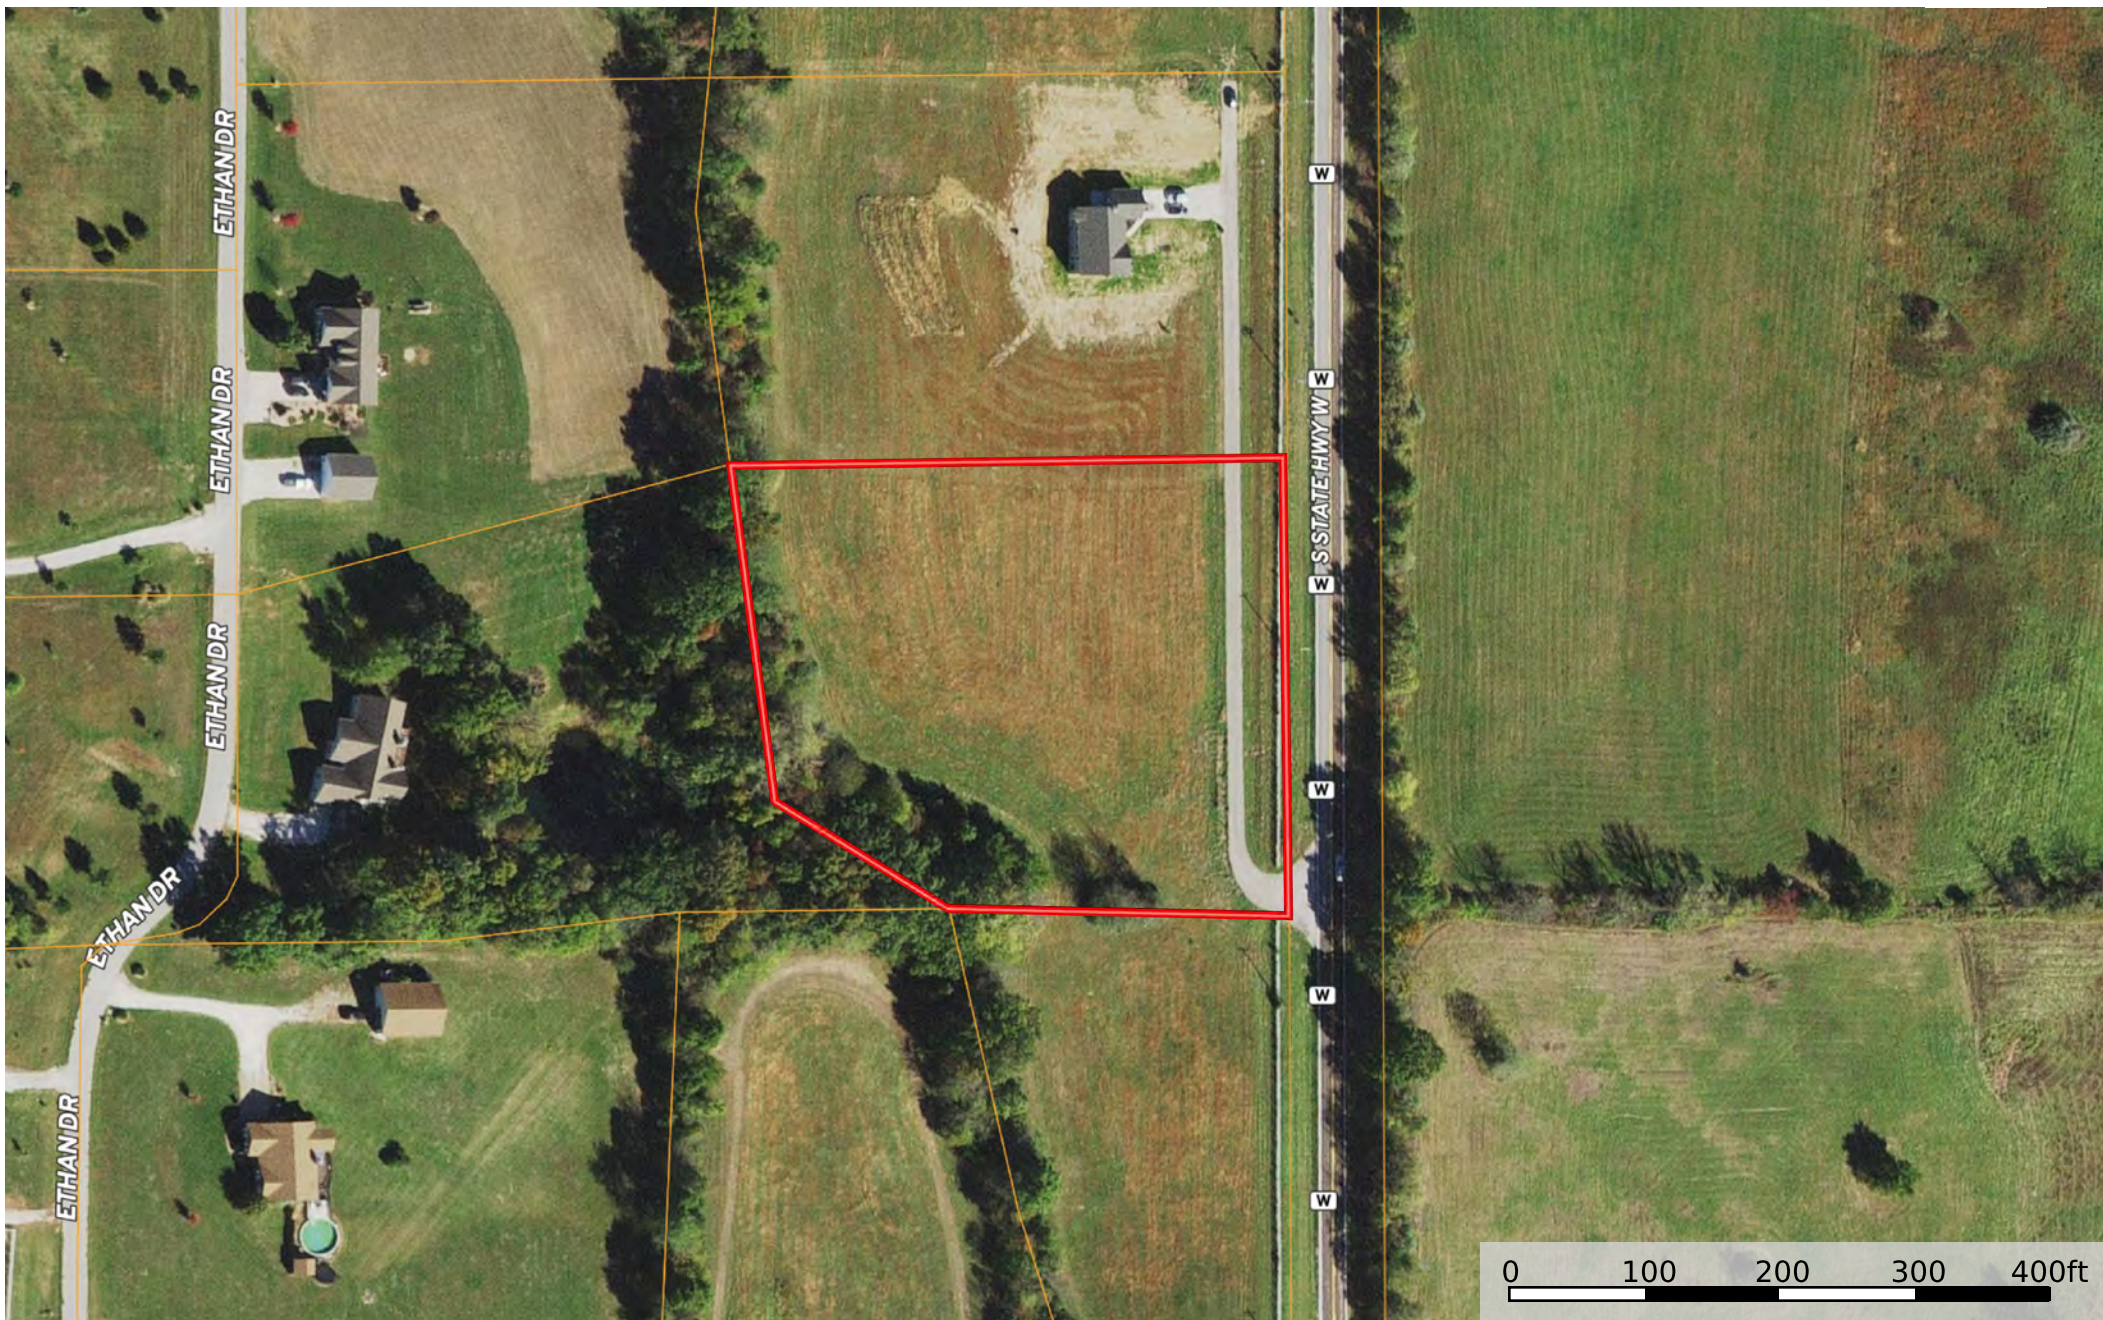

2.8 acres - 9 Taylor Ln  
Missouri, AC +/-

 Boundary

Joe Ogden

 The information contained herein was obtained from sources deemed to be reliable. MapRight Services makes no warranties or guarantees as to the completeness or accuracy thereof.