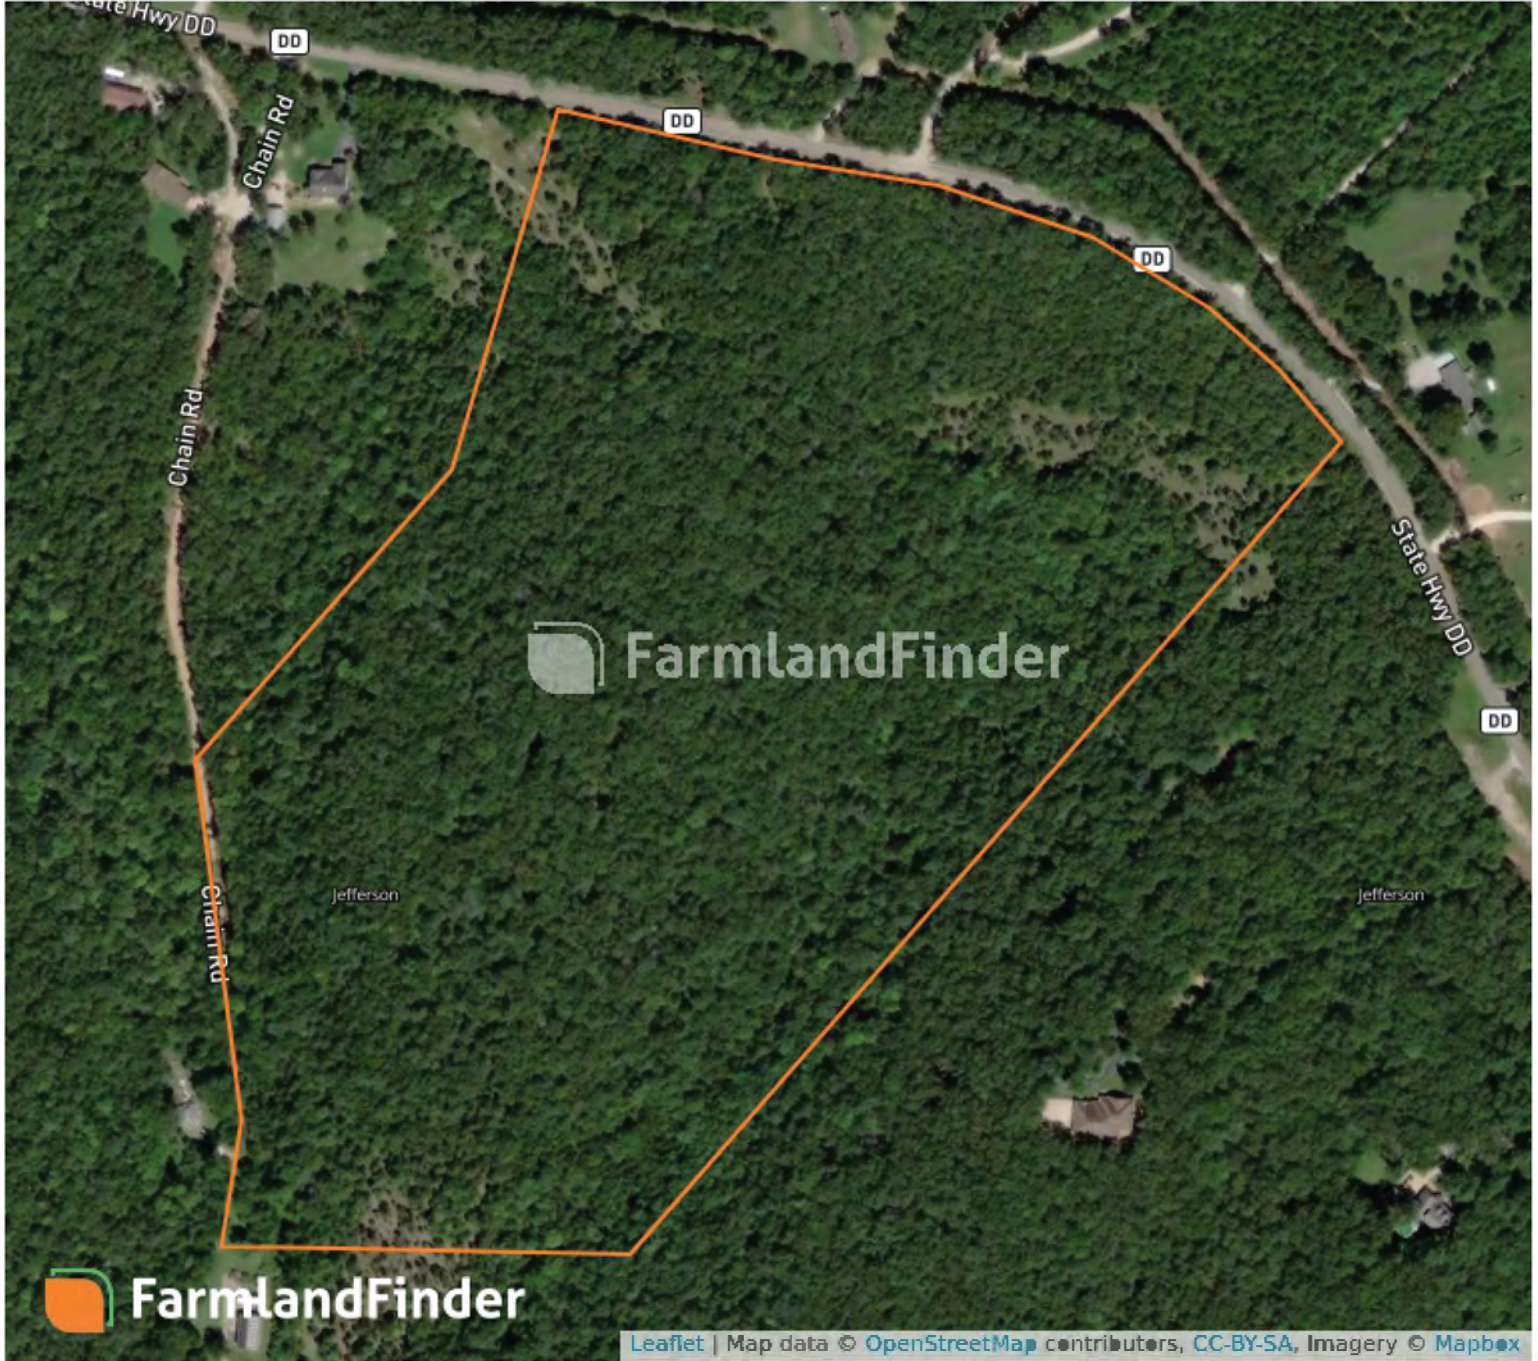

Aerial Map

15 - 39N - 6E
Jefferson County, Missouri
38°5'24.25" N, 90°21'27.52" W

Topography Map

15 - 39N - 6E
Jefferson County, Missouri
38°5'24.25" N, 90°21'27.52" W

Plat Map

15 - 39N - 6E

Jefferson County, Missouri

38°5'24.25" N, 90°21'27.52" W