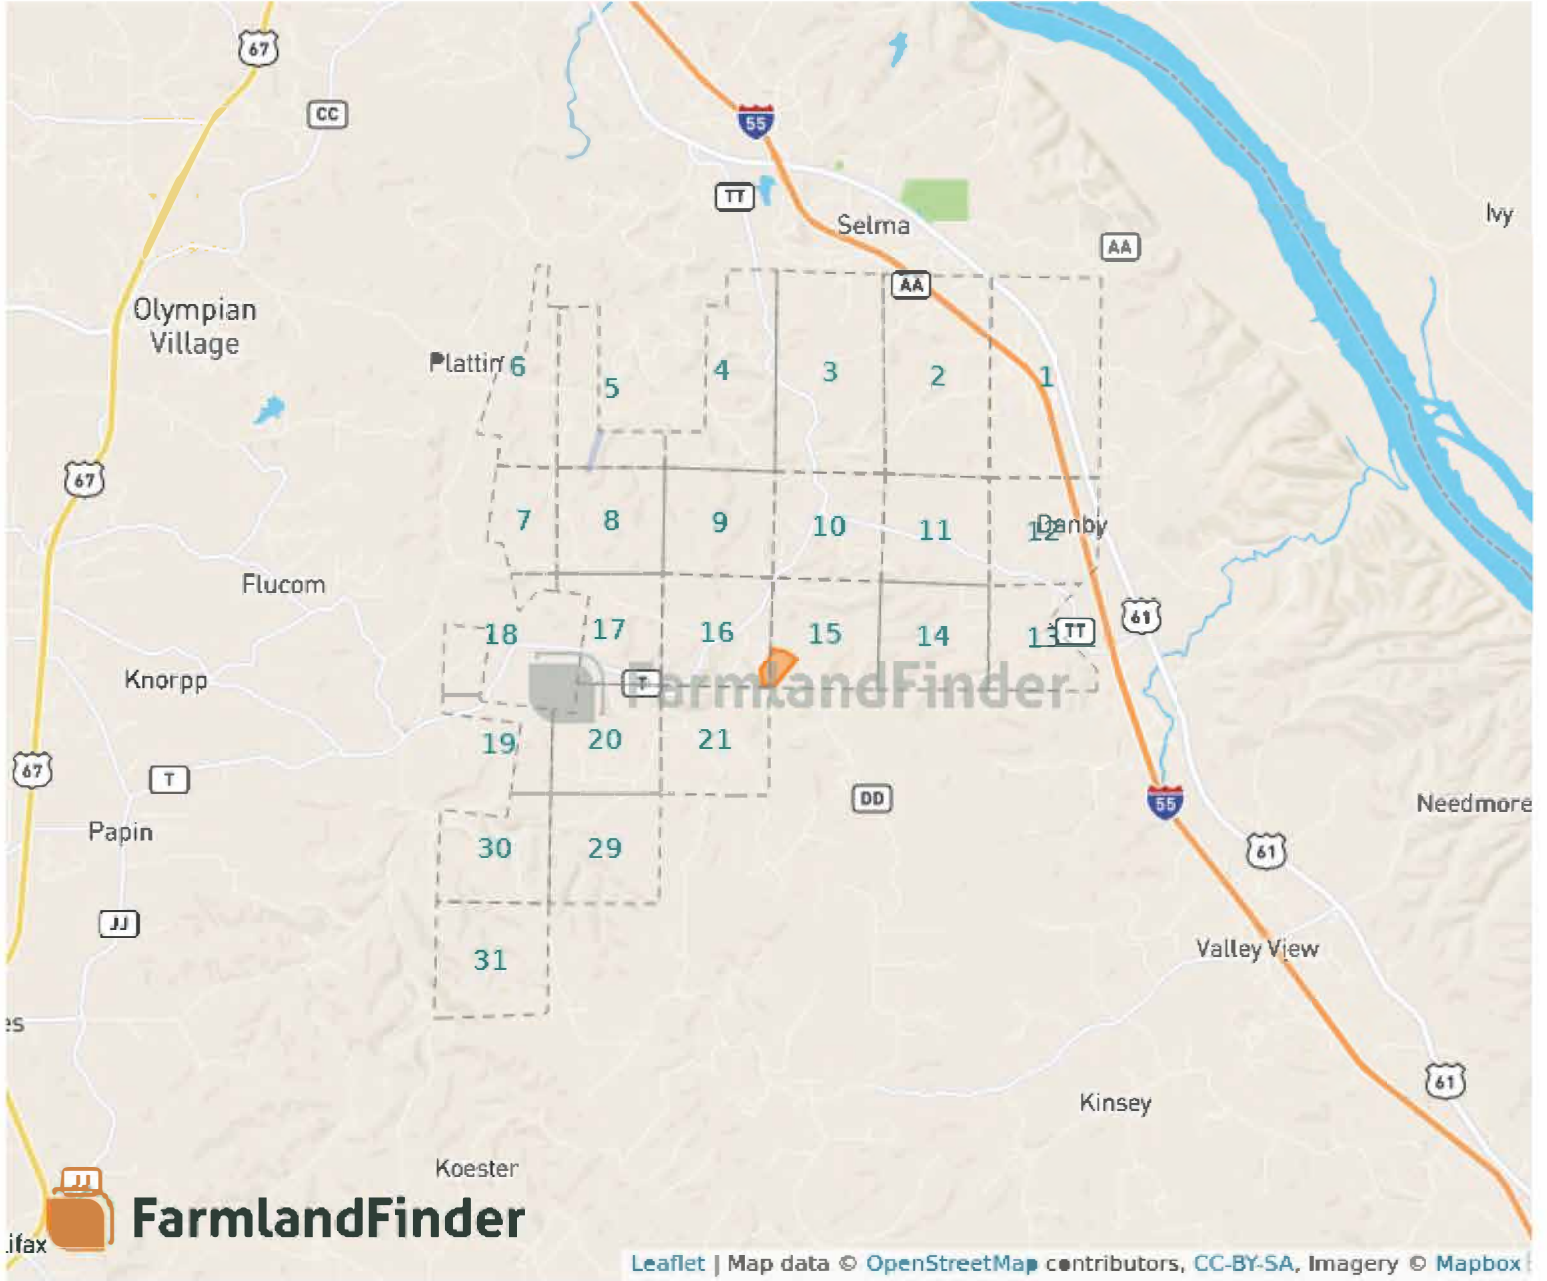

Aerial Map

15 - 39N - 6E
Jefferson County, Missouri
38°5'24.25" N, 90°21'27.52" W

Topography Map

15 - 39N - 6E
Jefferson County, Missouri
38°5'24.25" N, 90°21'27.52" W

Plat Map

15 - 39N - 6E

Jefferson County, Missouri

38°5'24.25" N, 90°21'27.52" W