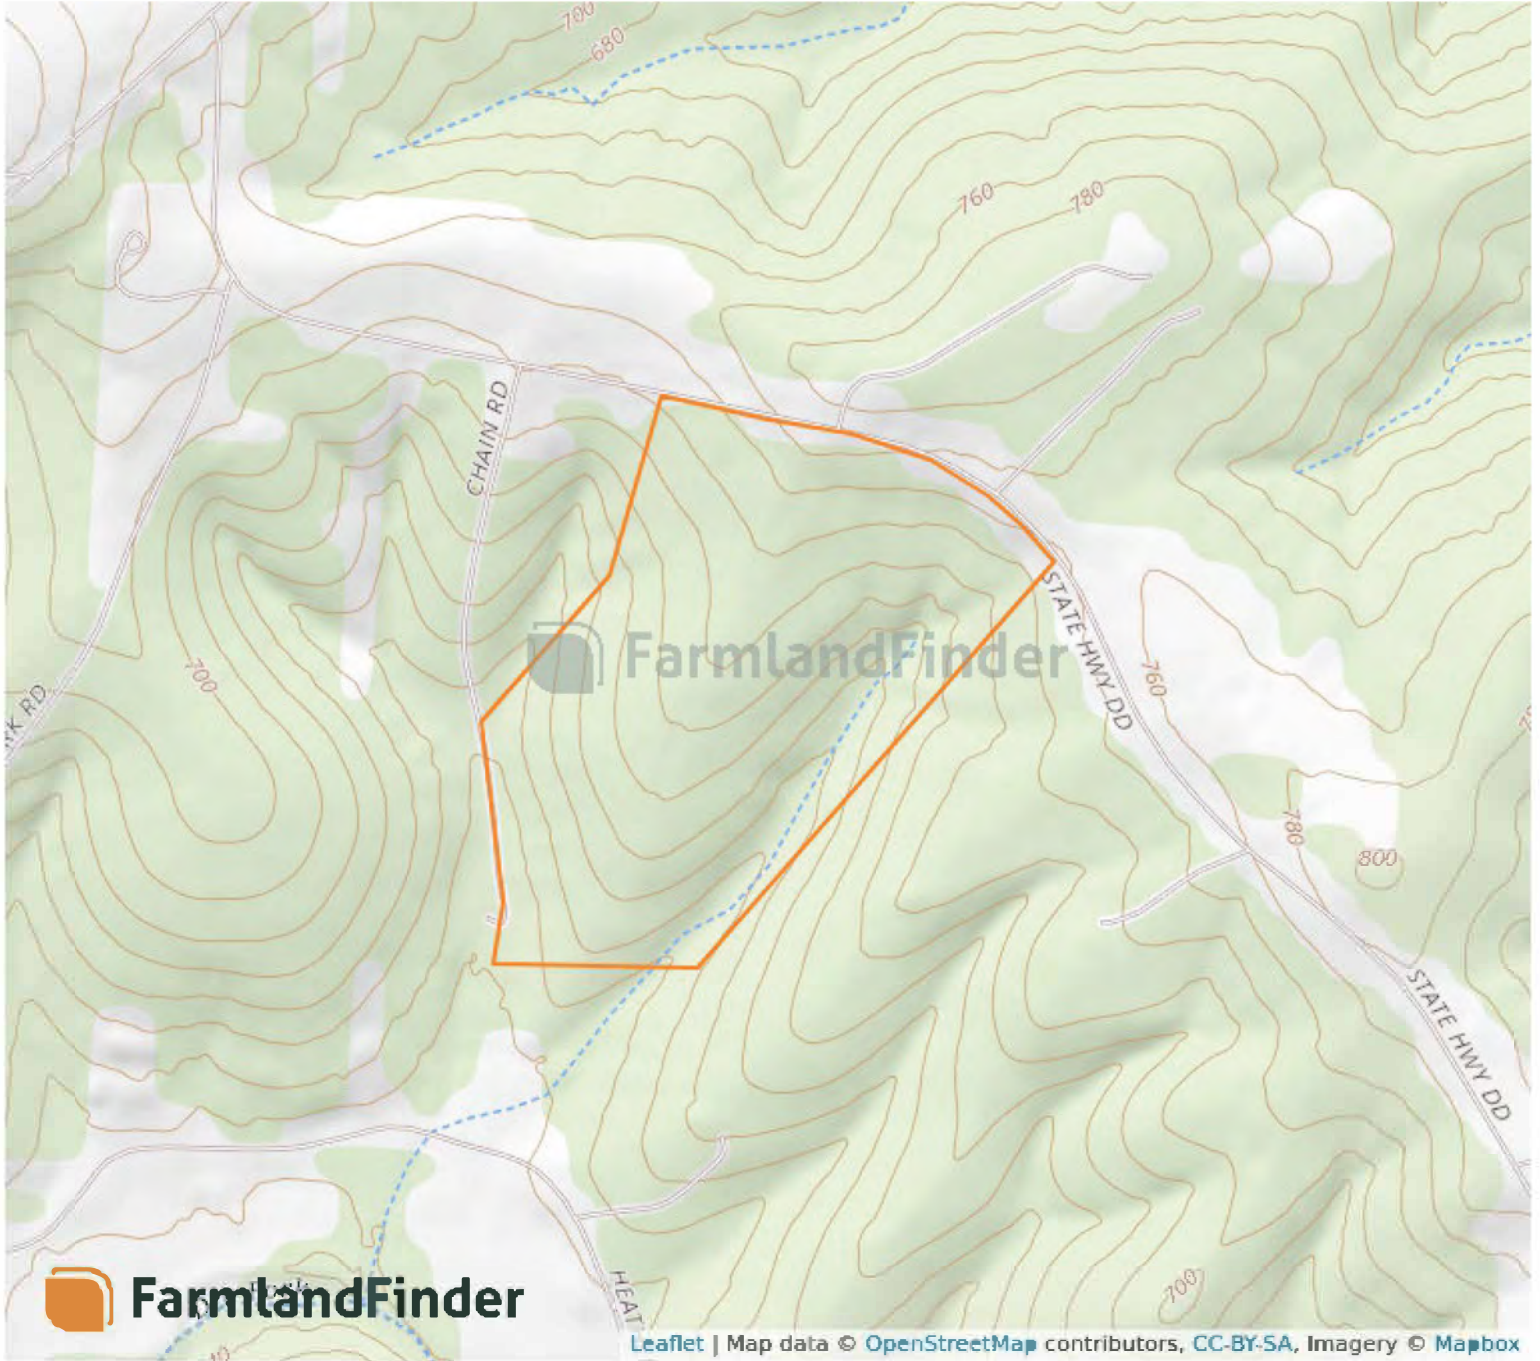

Aerial Map

15 - 39N - 6E
Jefferson County, Missouri
38°5'24.25" N, 90°21'27.52" W

Topography Map

15 - 39N - 6E
Jefferson County, Missouri
38°5'24.25" N, 90°21'27.52" W

Plat Map

15 - 39N - 6E

Jefferson County, Missouri

38°5'24.25" N, 90°21'27.52" W