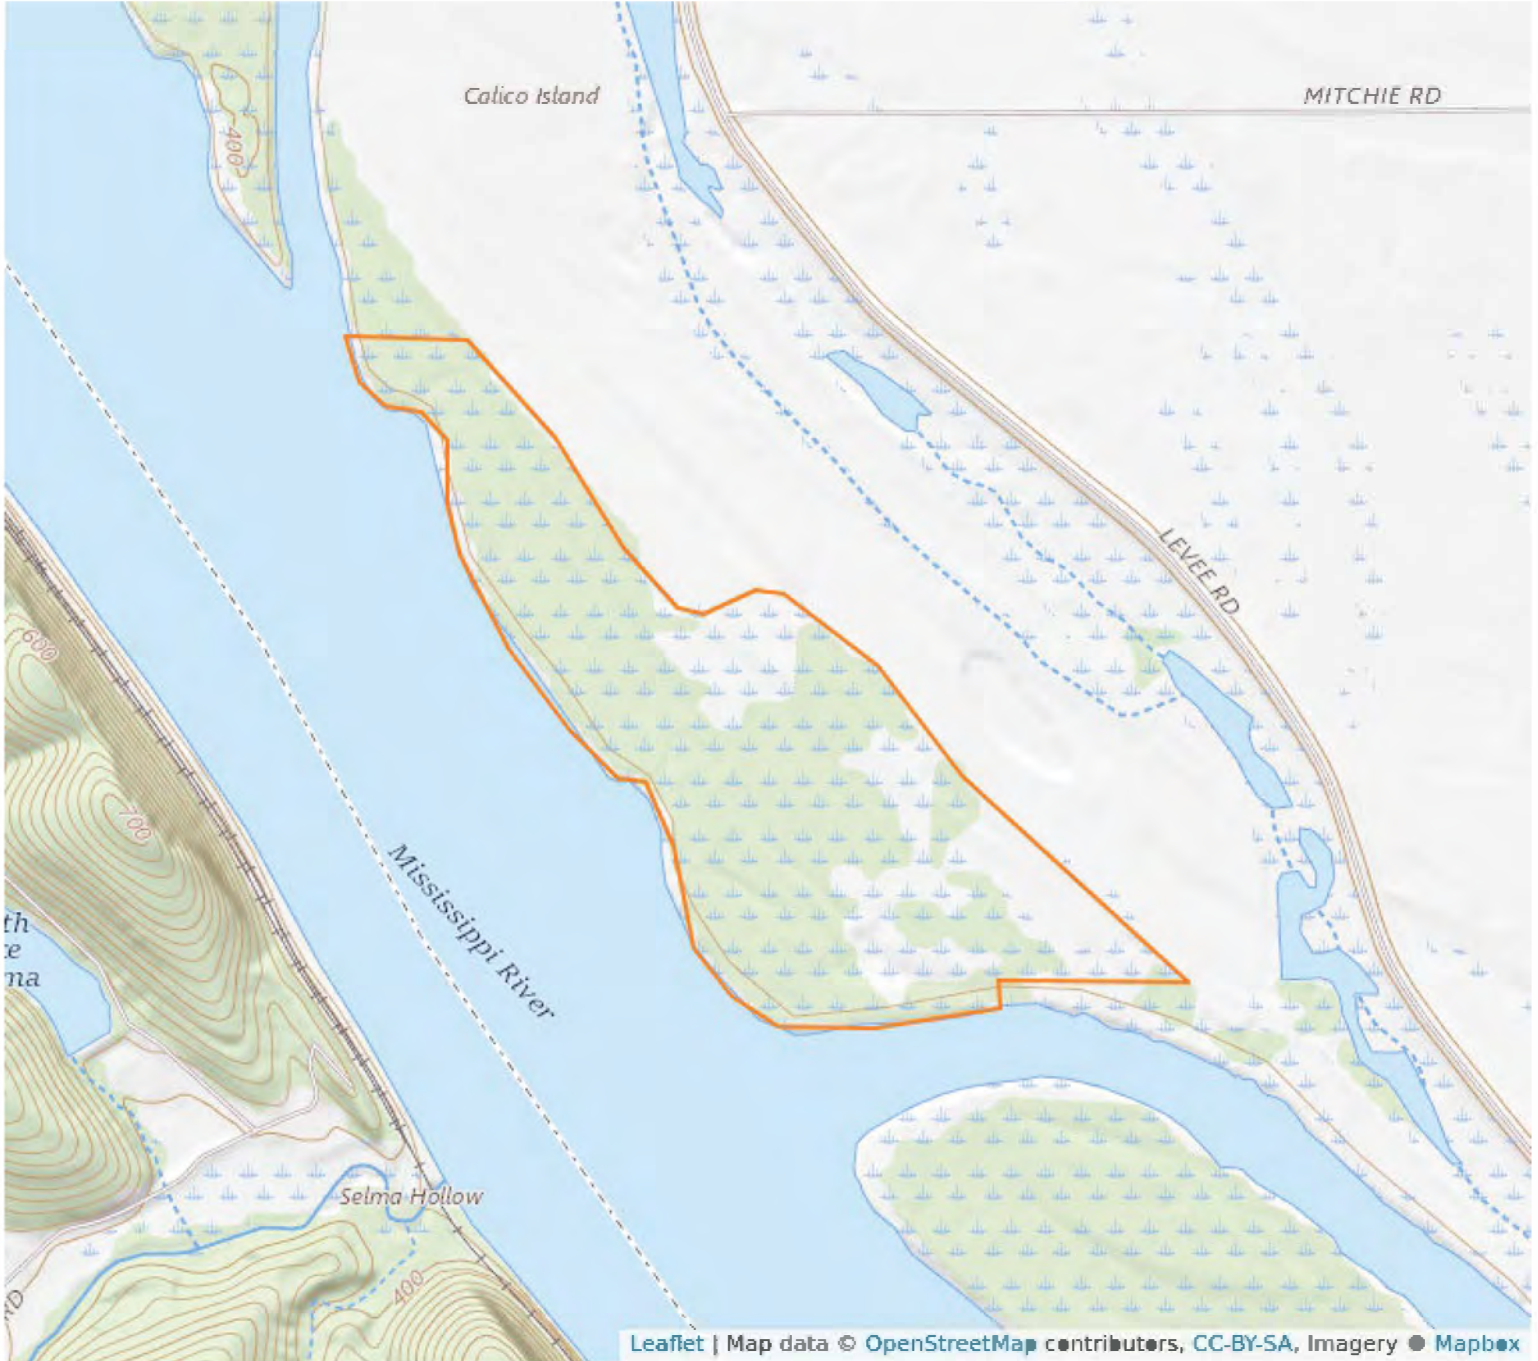

Aerial Map

8 - 4S - 11W
Monroe County, Illinois

38°12'2.383" N, 90°19'56.95" W

Topography Map

8 - 4S - 11W
Monroe County, Illinois

38°12'2.383" N, 90°19'56.95" W

Plat Map

8 - 4S - 11W

Monroe County, Illinois

38°12'2.383" N, 90°19'56.95" W