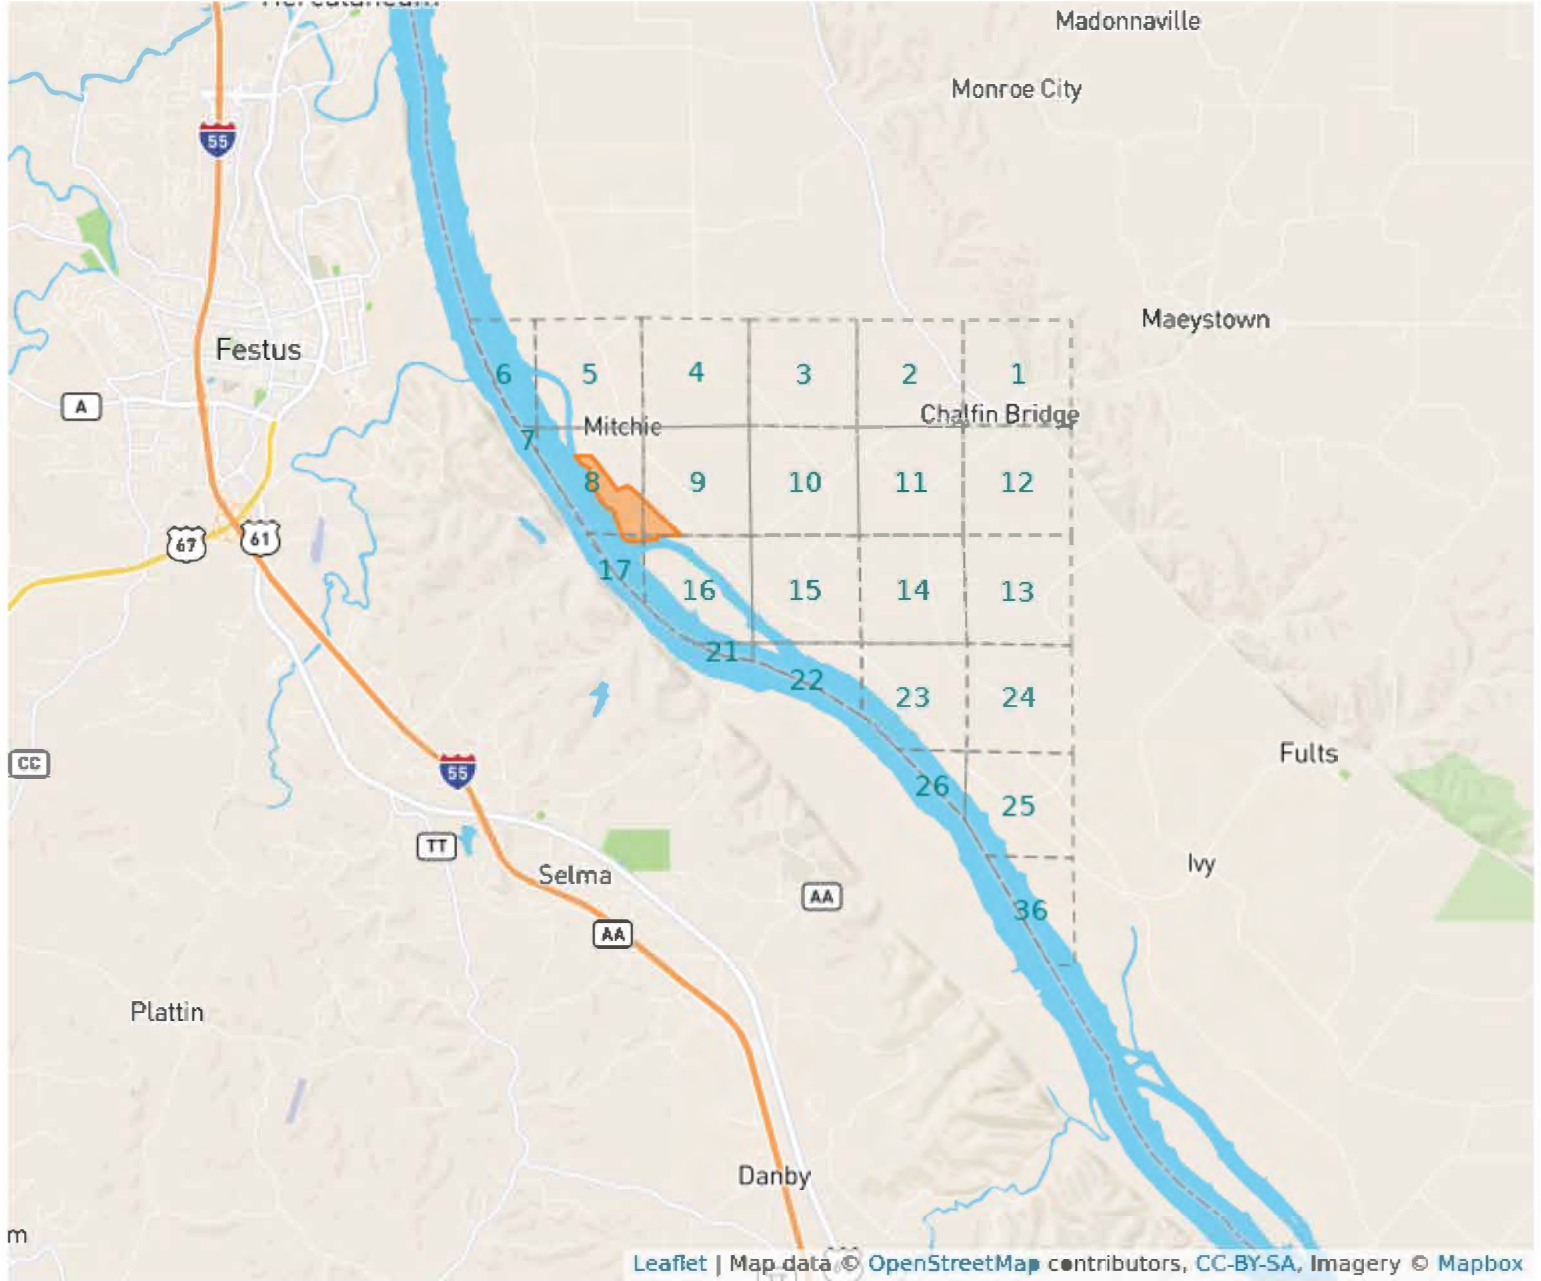

Aerial Map

8 - 4S - 11W
Monroe County, Illinois

38°12'2.383" N, 90°19'56.95" W

Topography Map

8 - 4S - 11W
Monroe County, Illinois

38°12'2.383" N, 90°19'56.95" W

Plat Map

8 - 4S - 11W

Monroe County, Illinois

38°12'2.383" N, 90°19'56.95" W