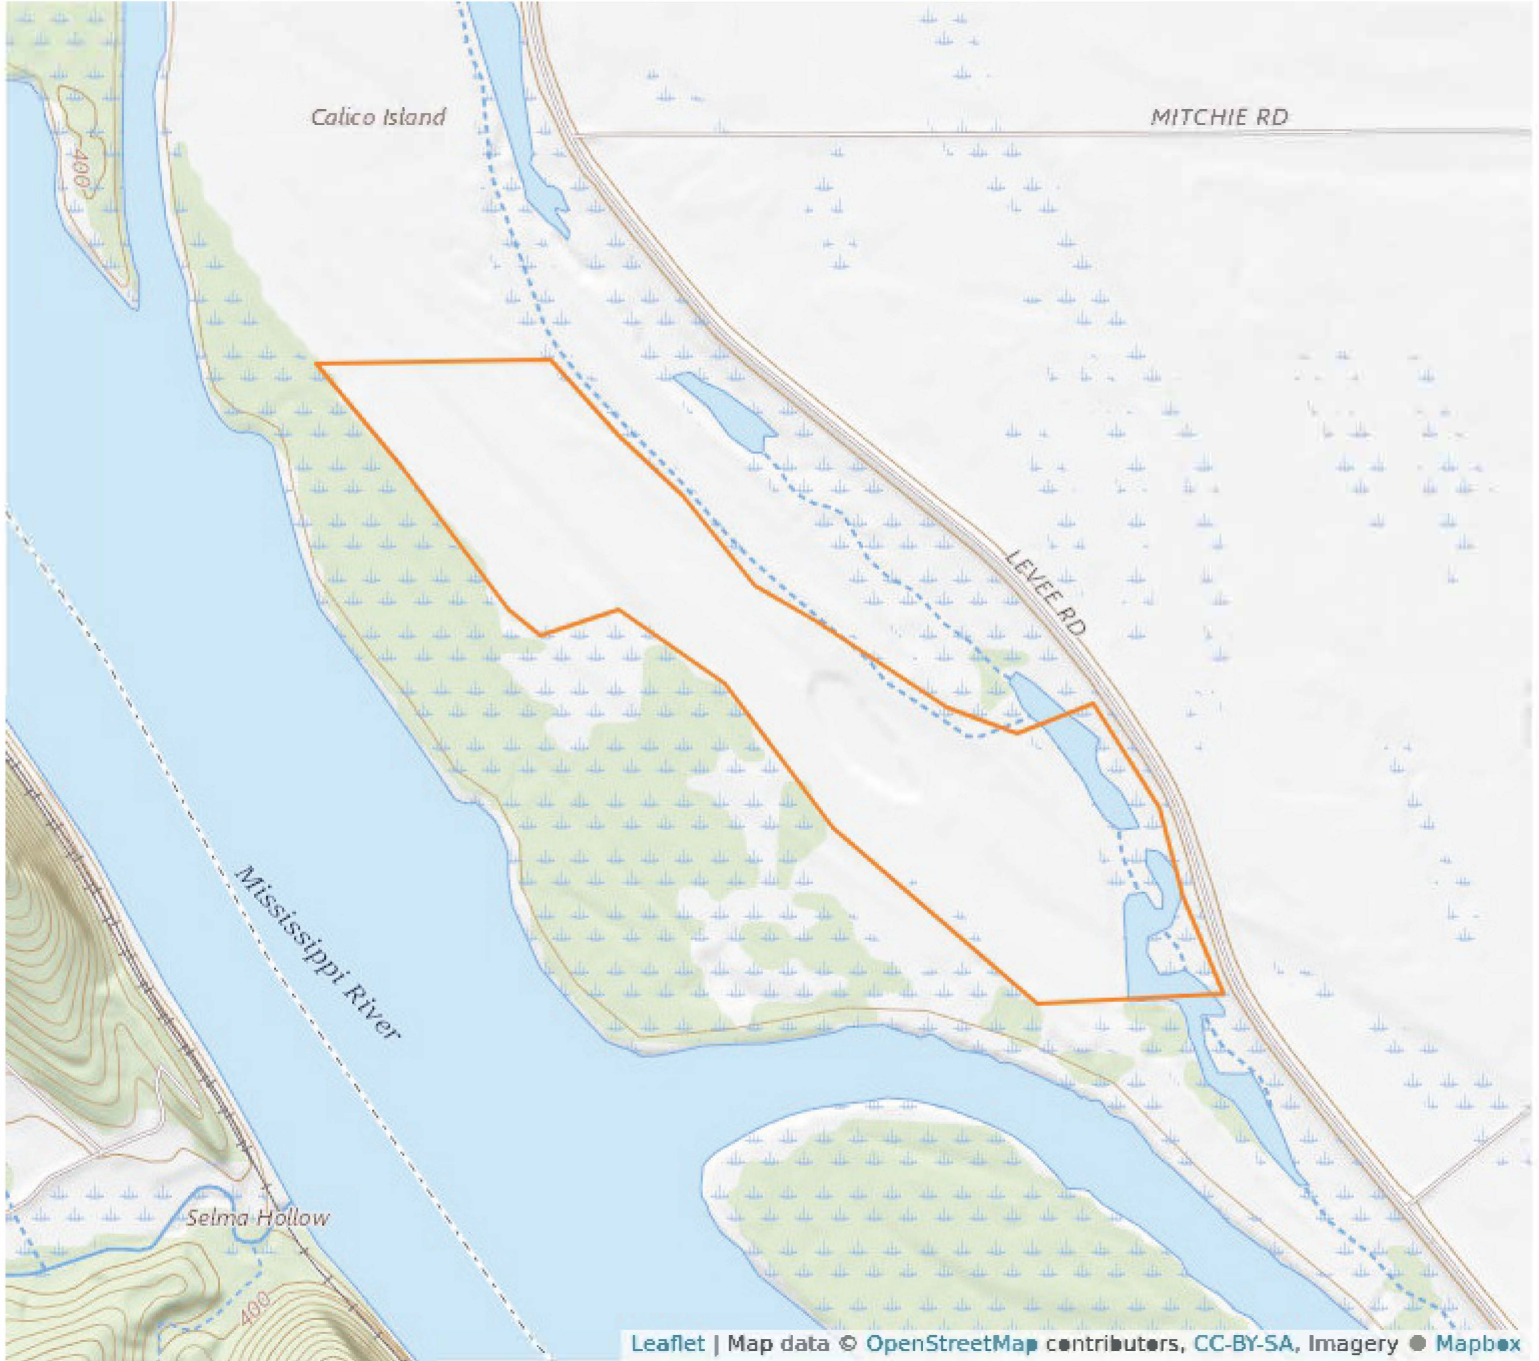

## Aerial Map

**9 - 4S - 11W**  
**Monroe County, Illinois**

**38°12'3.688" N, 90°19'44.93" W**

# Topography Map

**9 - 4S - 11W**  
**Monroe County, Illinois**

**38°12'3.688" N, 90°19'44.93" W**

# Plat Map

**9 - 4S - 11W**  
**Monroe County, Illinois**  
**38°12'3.688" N, 90°19'44.93" W**