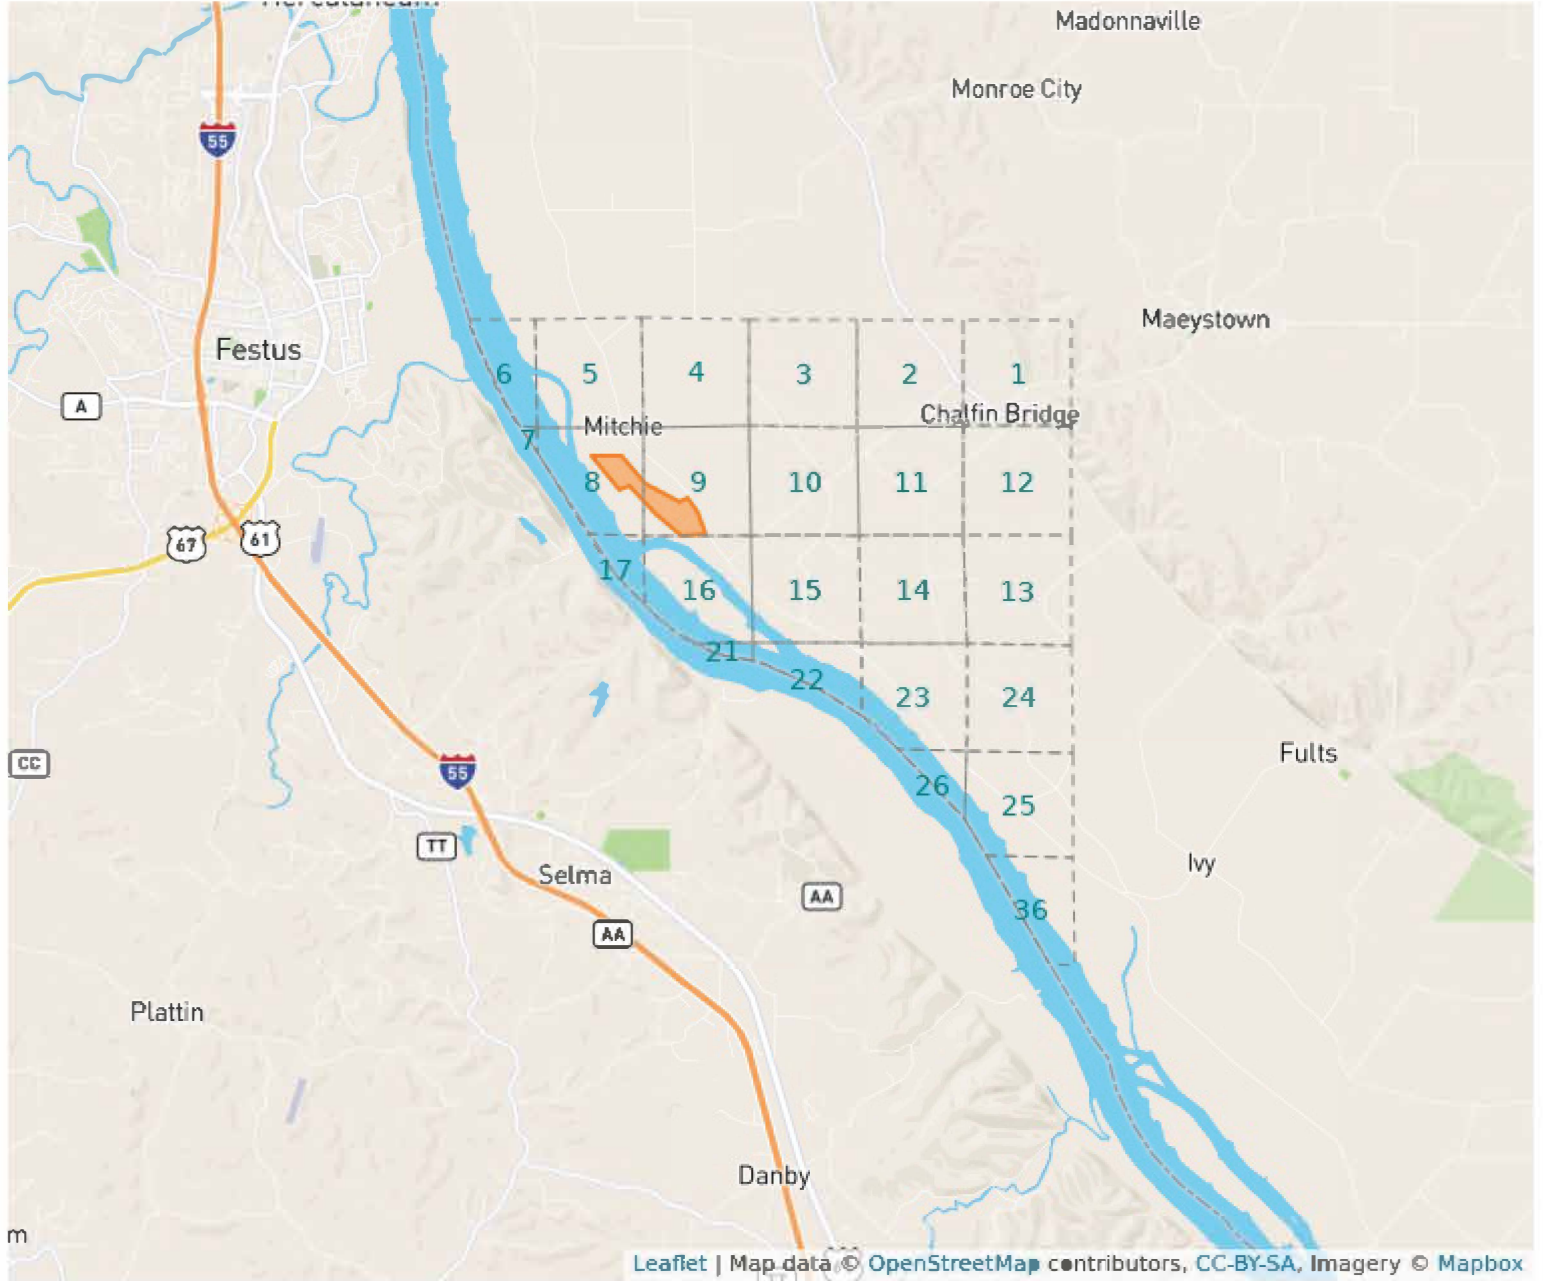

## Aerial Map

**9 - 4S - 11W**  
**Monroe County, Illinois**

**38°12'3.688" N, 90°19'44.93" W**

# Topography Map

**9 - 4S - 11W**  
**Monroe County, Illinois**

**38°12'3.688" N, 90°19'44.93" W**

# Plat Map

**9 - 4S - 11W**  
**Monroe County, Illinois**  
**38°12'3.688" N, 90°19'44.93" W**