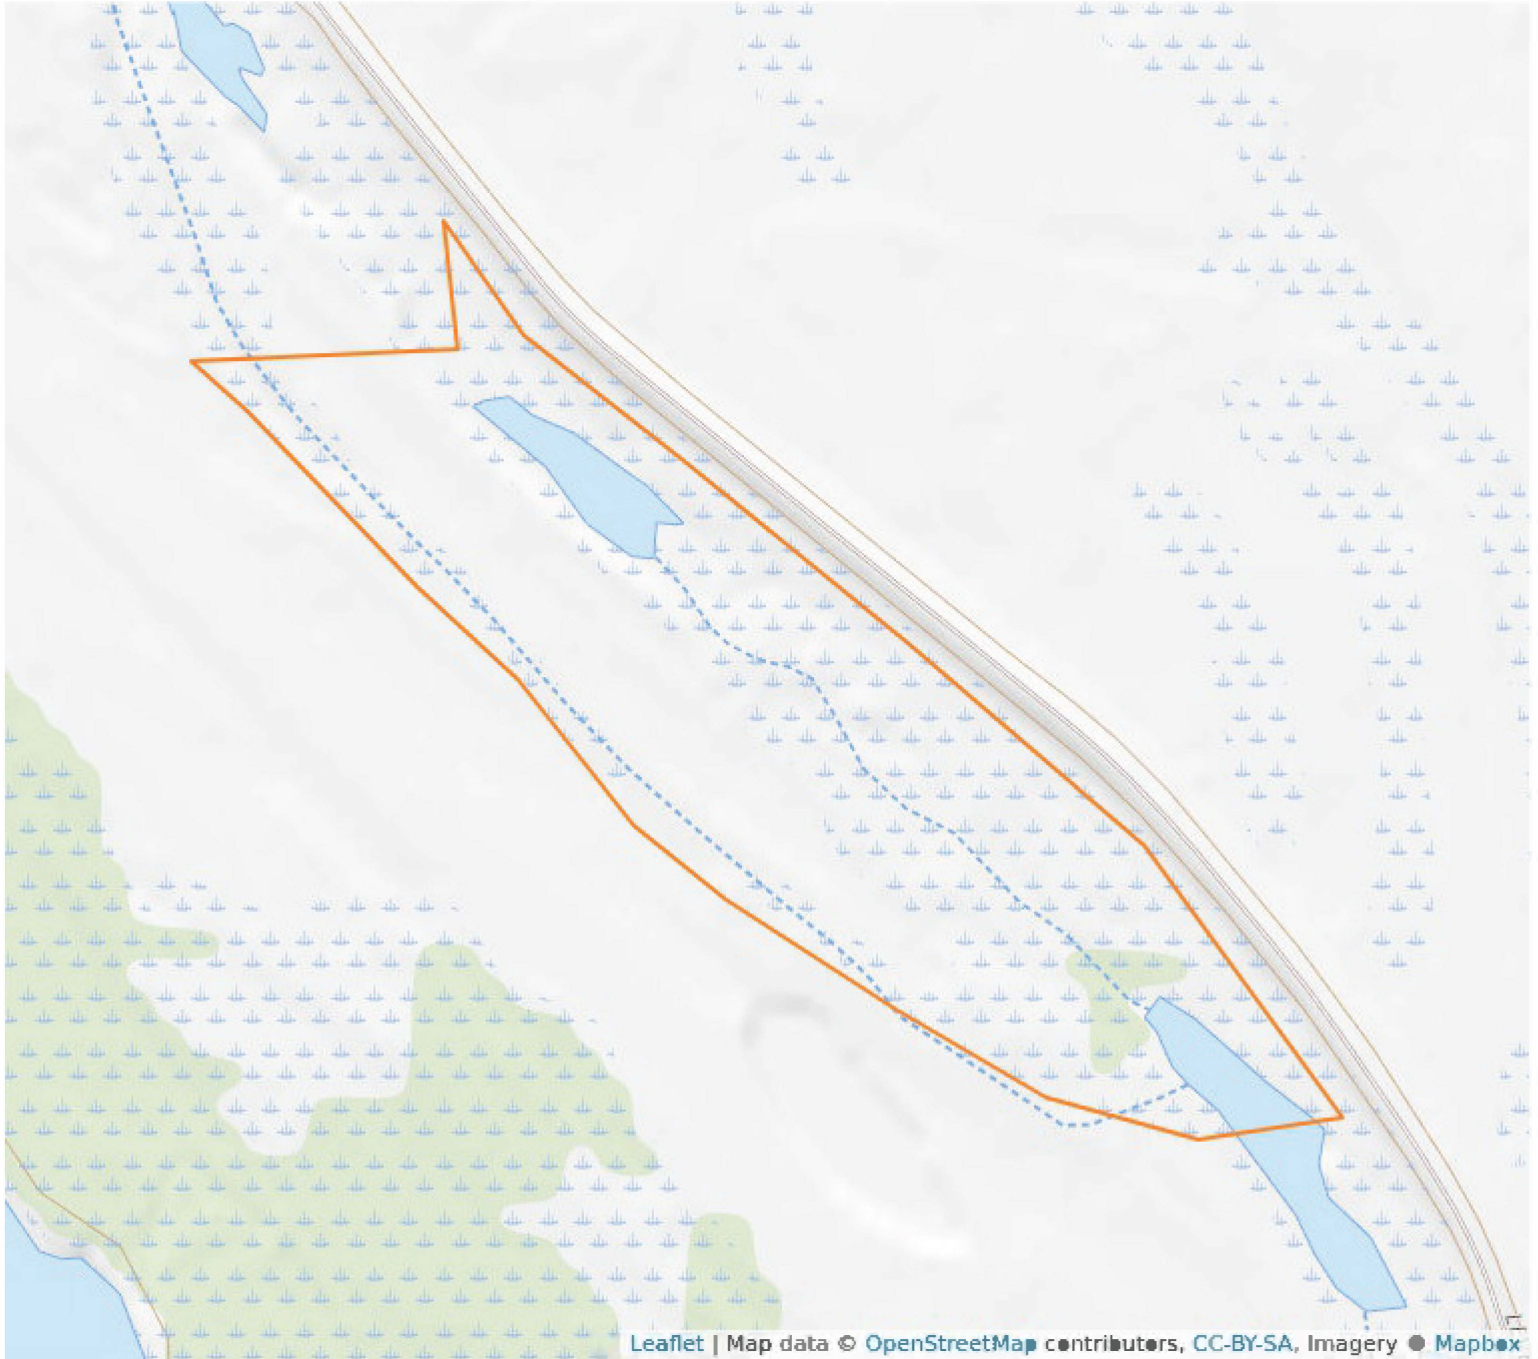

## Aerial Map

**9 - 4S - 11W**  
**Monroe County, Illinois**

**38°12'13.85" N, 90°19'41.07" W**

# Topography Map

**9 - 4S - 11W**  
**Monroe County, Illinois**

**38°12'13.85" N, 90°19'41.07" W**

# Plat Map

9 - 4S - 11W  
Monroe County, Illinois  
38°12'13.85" N, 90°19'41.07" W