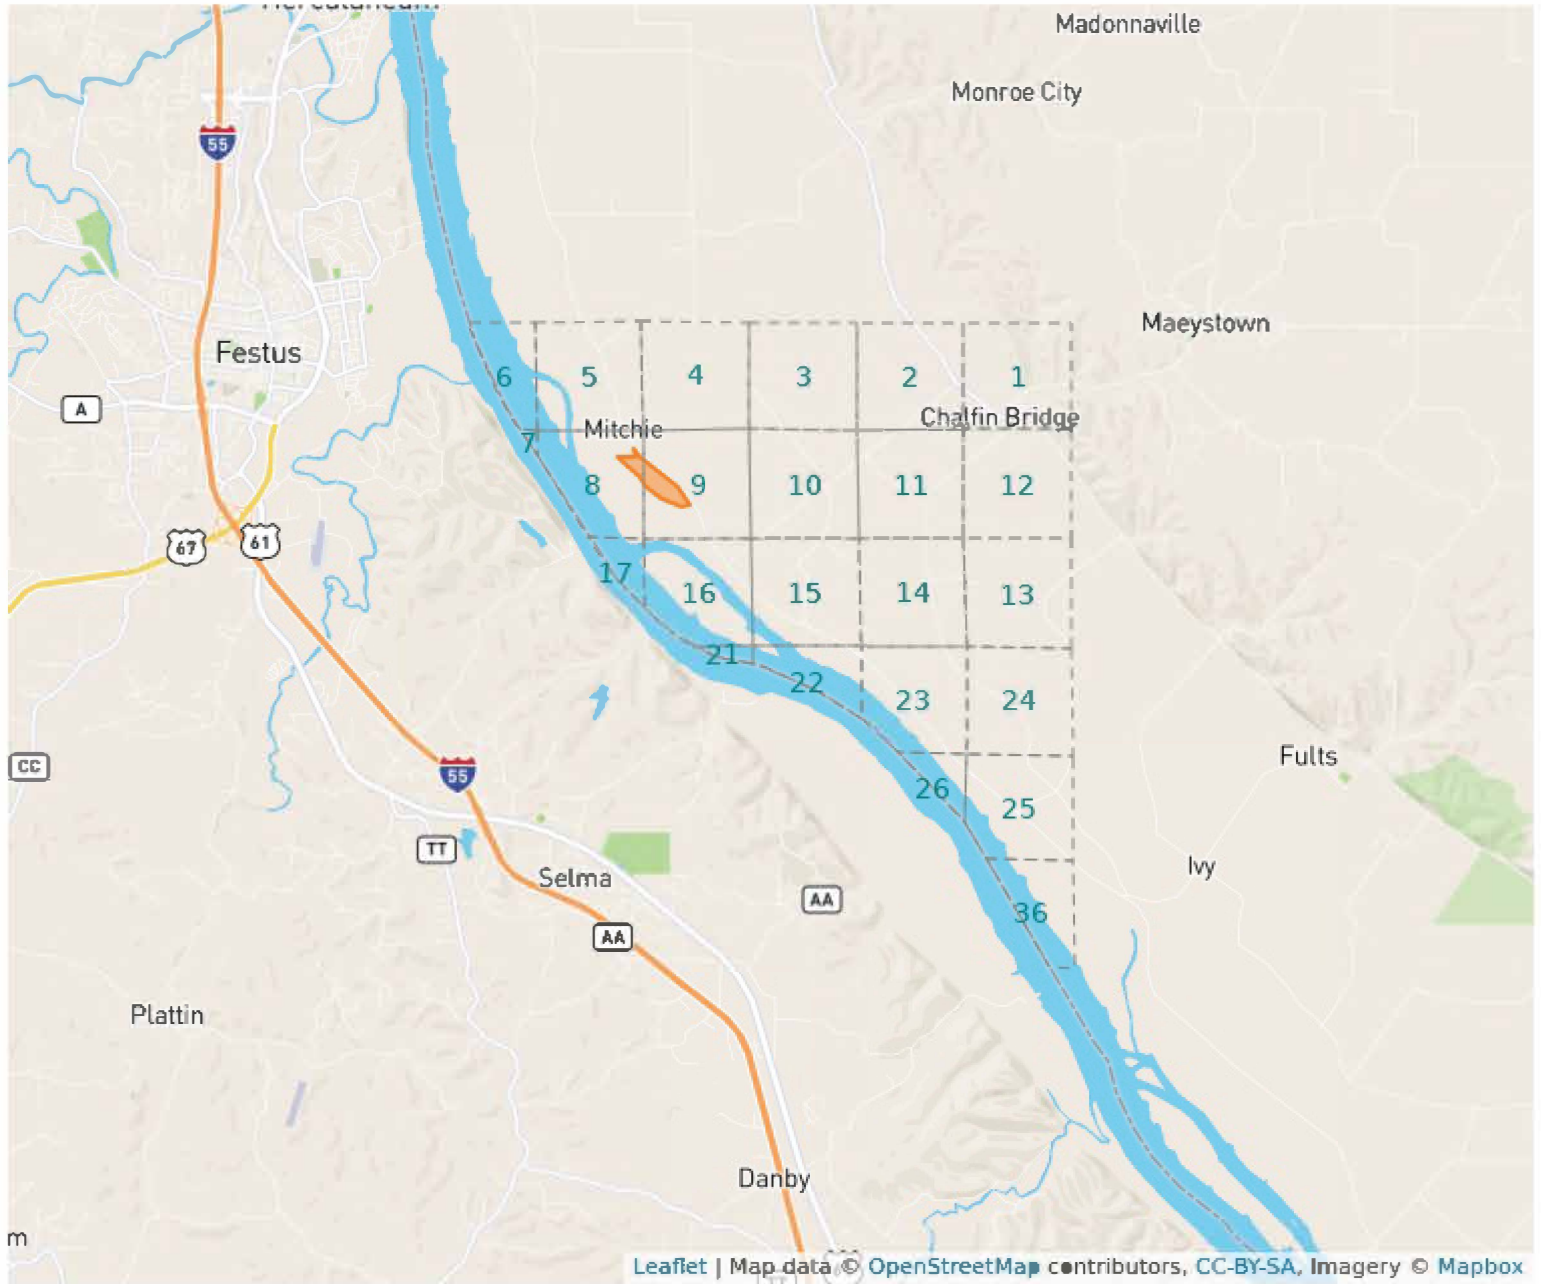

## Aerial Map

**9 - 4S - 11W**  
**Monroe County, Illinois**

**38°12'13.85" N, 90°19'41.07" W**

# Topography Map

**9 - 4S - 11W**  
**Monroe County, Illinois**

**38°12'13.85" N, 90°19'41.07" W**

# Plat Map

9 - 4S - 11W  
Monroe County, Illinois  
38°12'13.85" N, 90°19'41.07" W