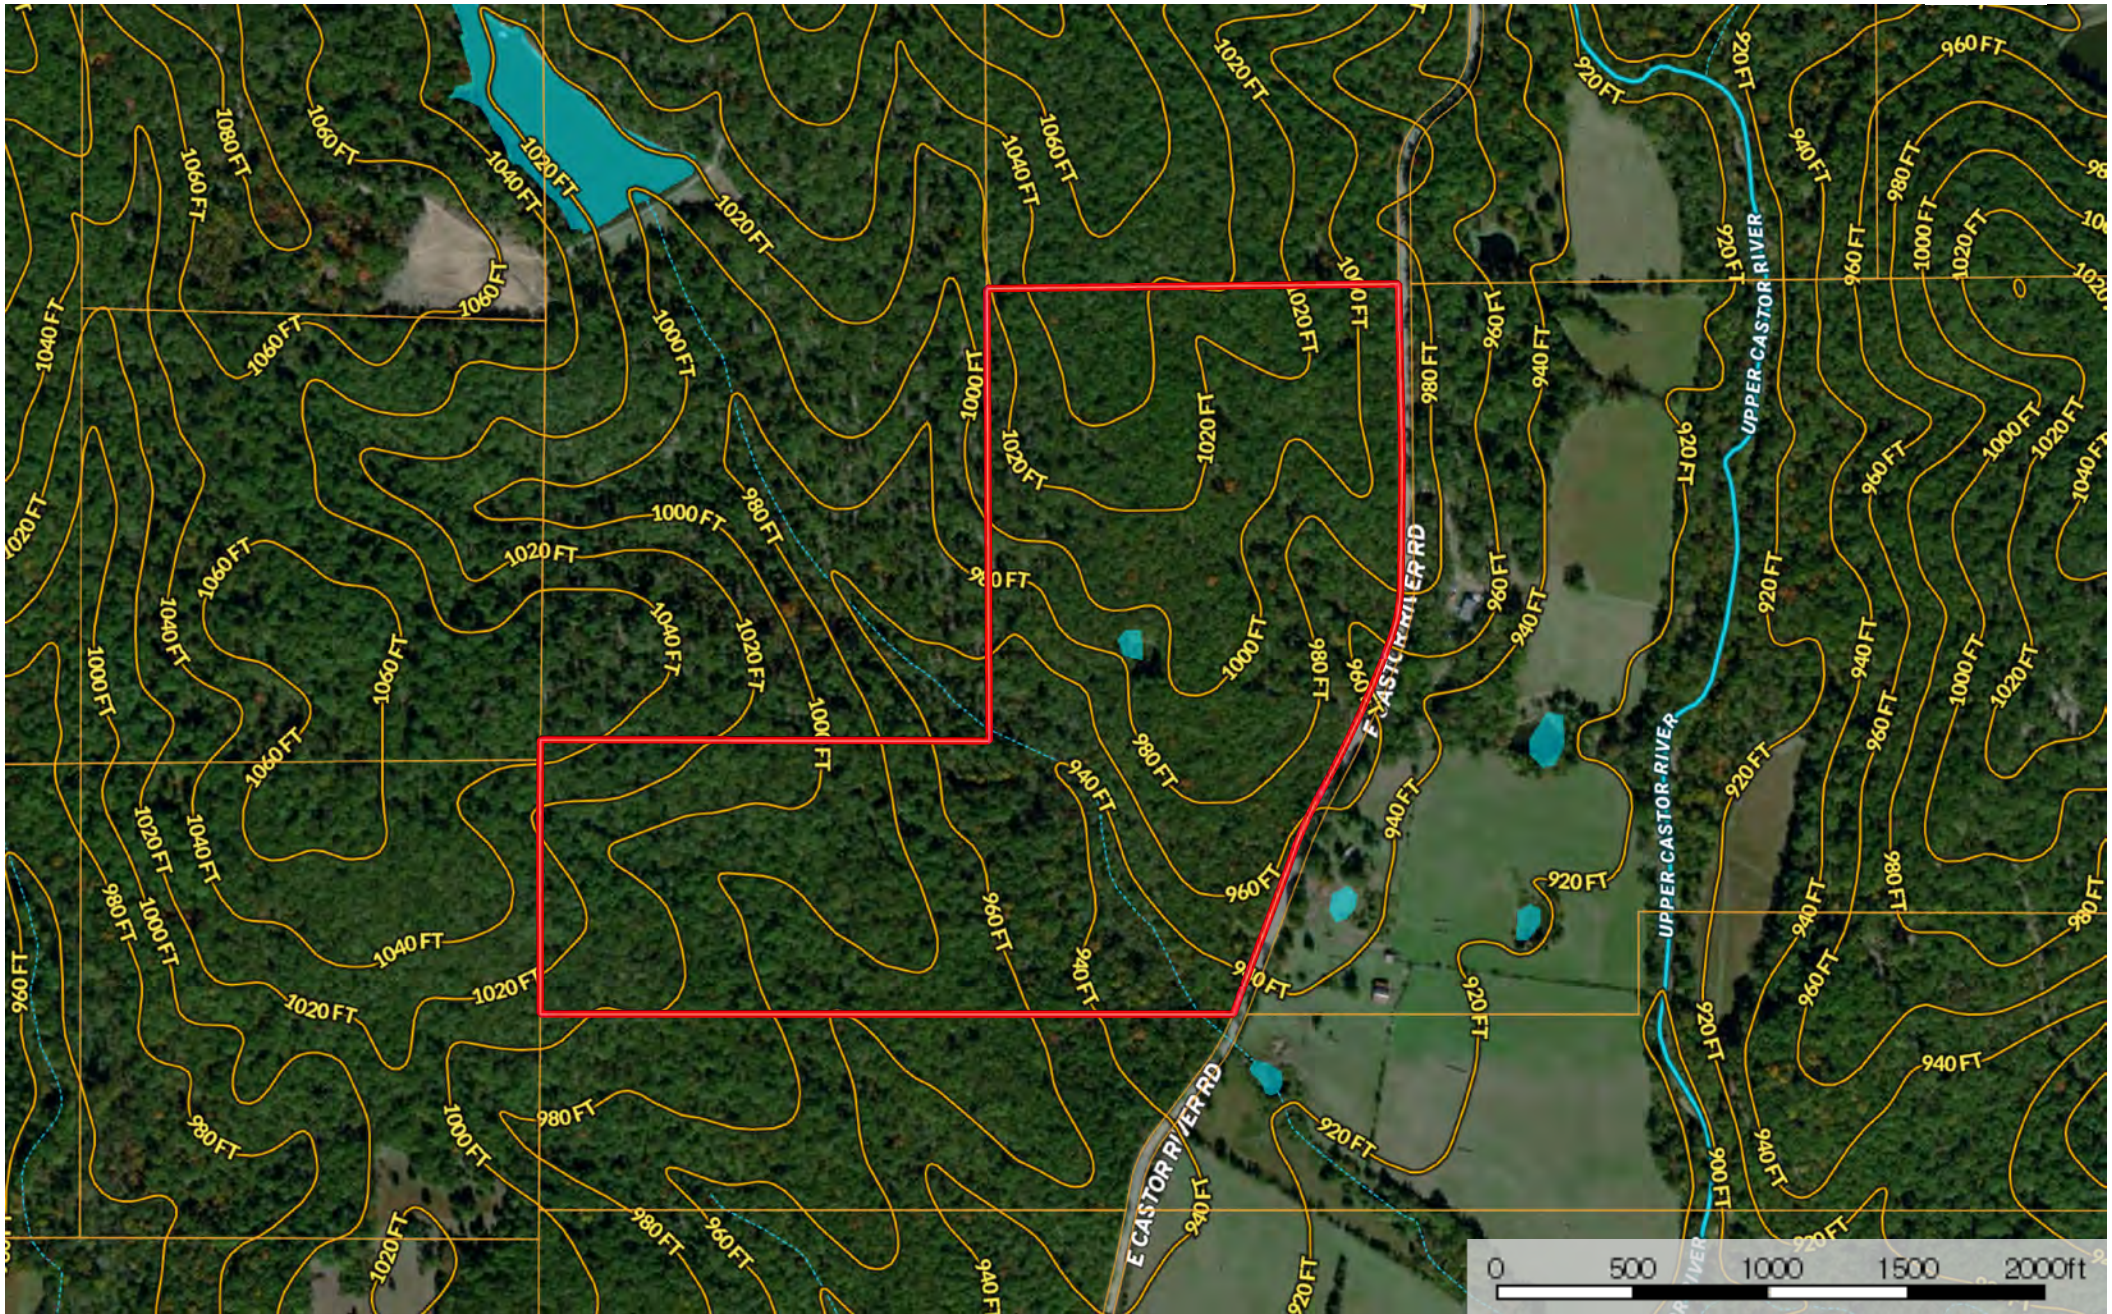

74 Acres East Castor River Rd. Missouri, 74 AC +/-

- Boundary
- Stream, Intermittent
- River/Creek
- Water Body