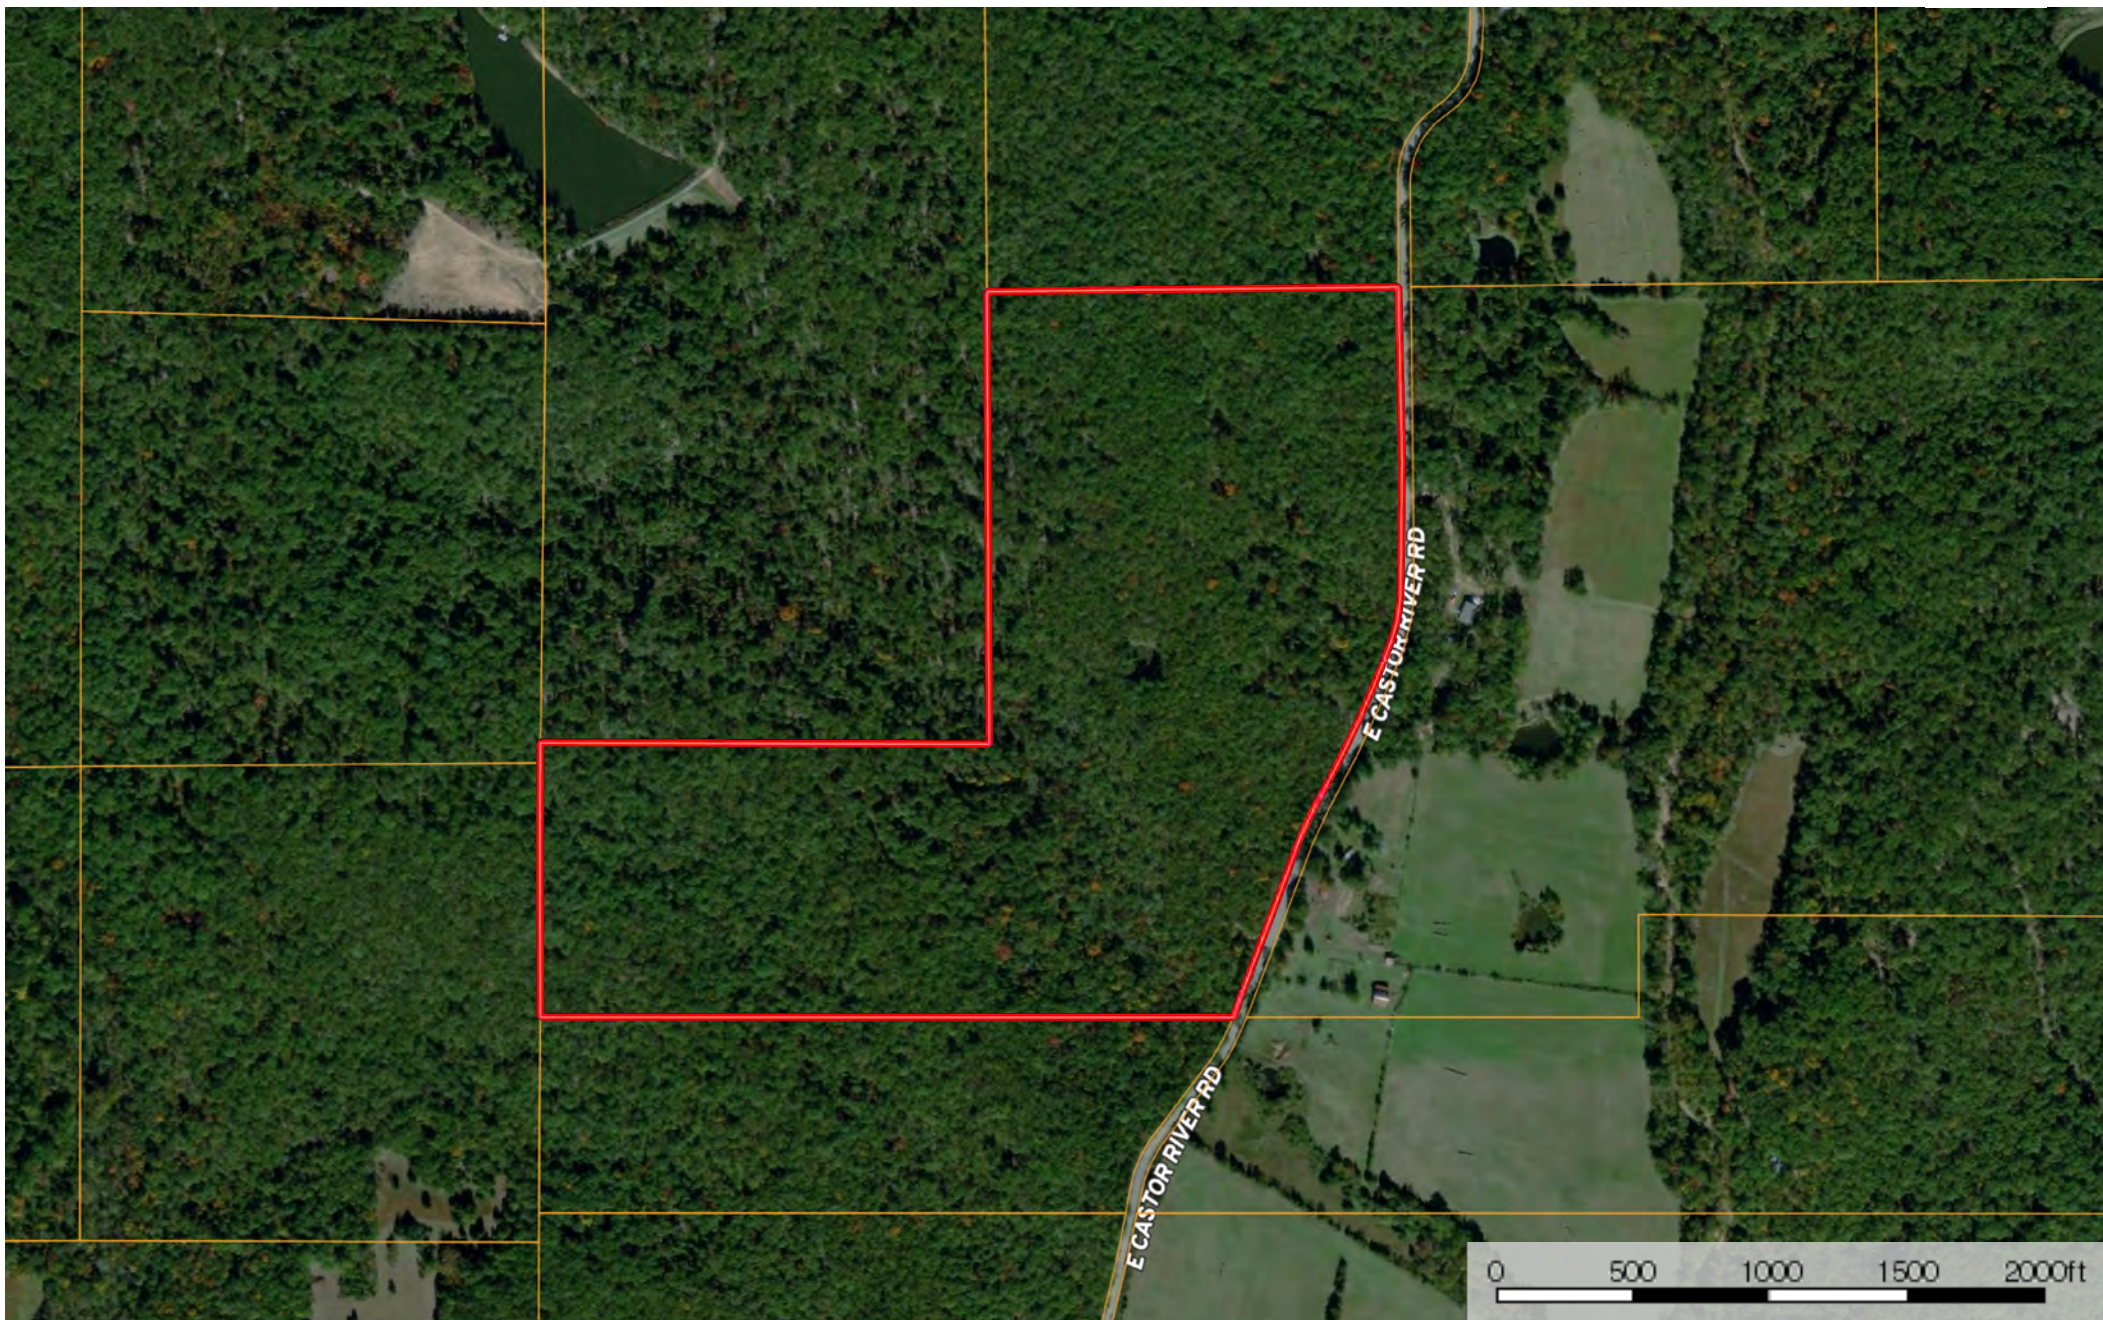

# 74 Acres East Castor River Rd. Missouri, 74 AC +/-

 Boundary