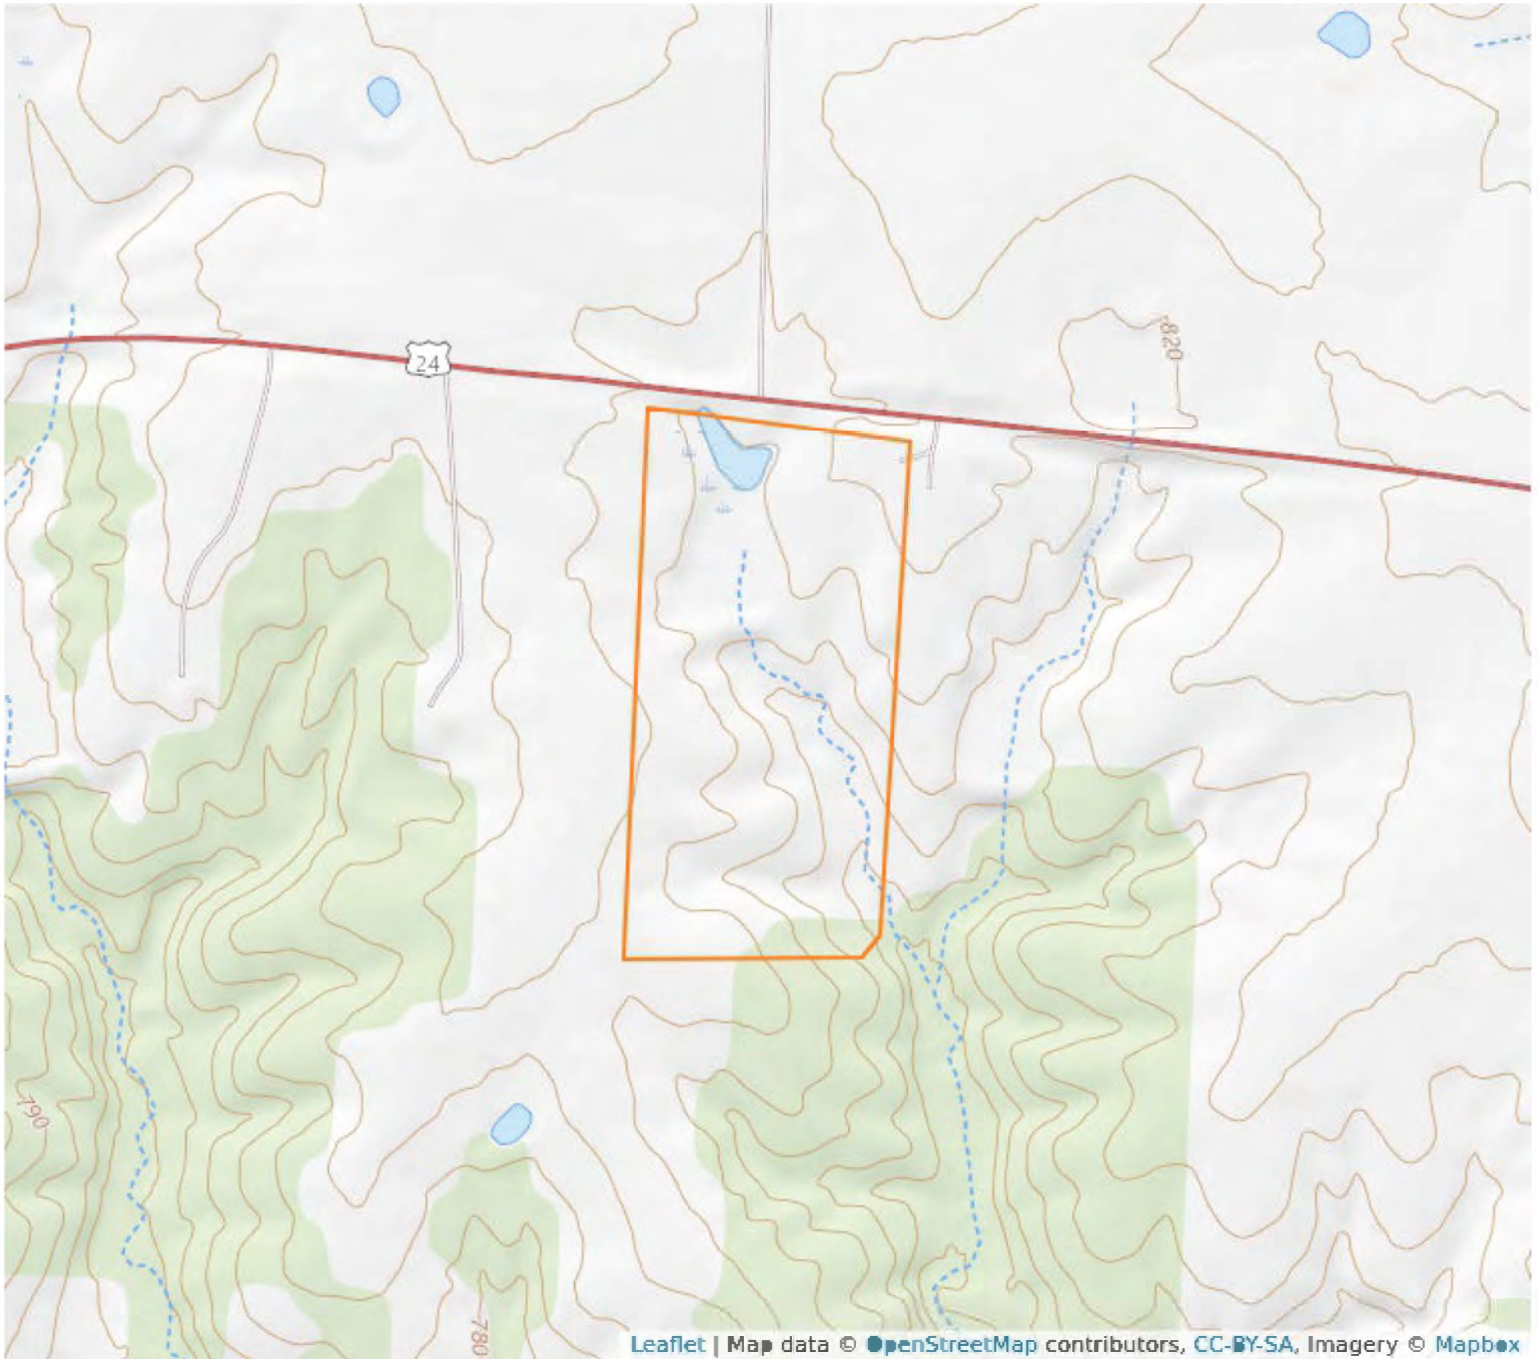

Aerial Map

13 - 54N - 13W
Randolph County, Missouri

39°28'14.06" N, 92°18'53.20" W

Topography Map

13 - 54N - 13W
Randolph County, Missouri

39°28'14.06" N, 92°18'53.20" W

Plat Map

13 - 54N - 13W
Randolph County, Missouri
39°28'14.06" N, 92°18'53.20" W