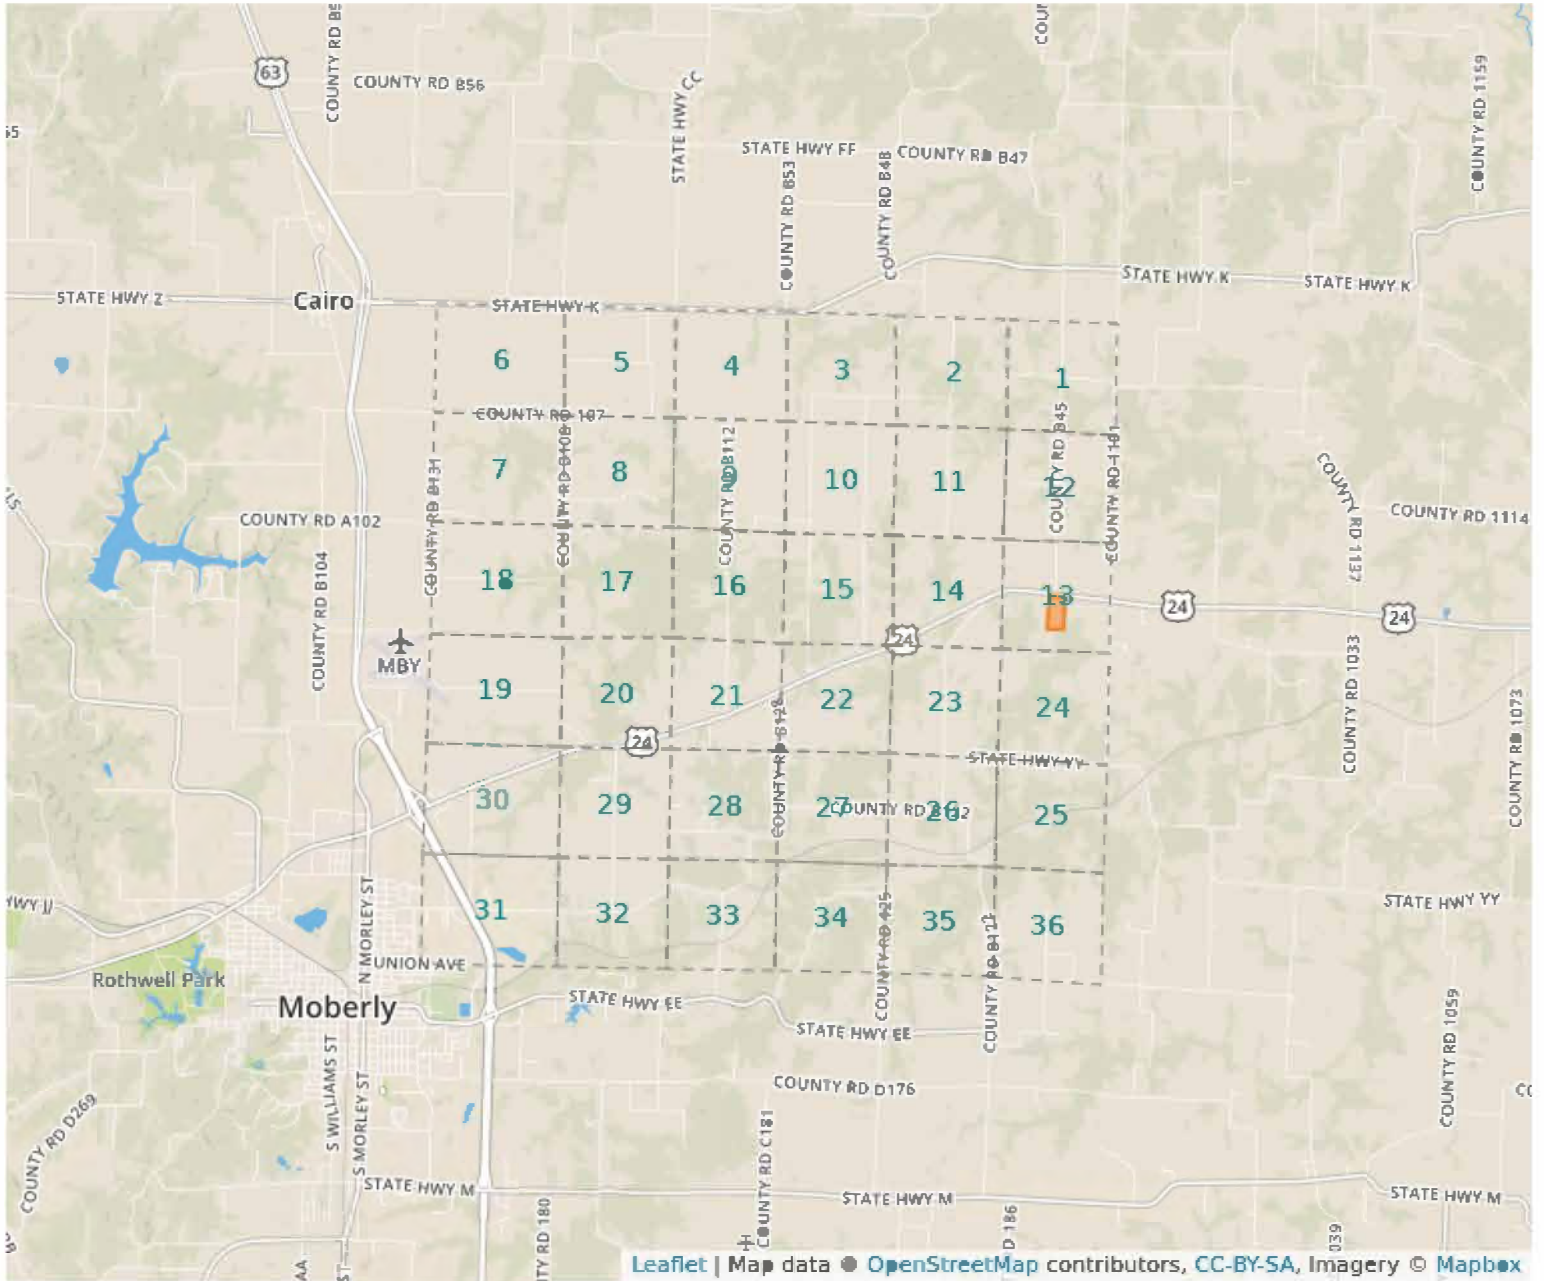

Aerial Map

13 - 54N - 13W
Randolph County, Missouri

39°28'14.06" N, 92°18'53.20" W

Topography Map

13 - 54N - 13W
Randolph County, Missouri

39°28'14.06" N, 92°18'53.20" W

Plat Map

13 - 54N - 13W
Randolph County, Missouri
39°28'14.06" N, 92°18'53.20" W