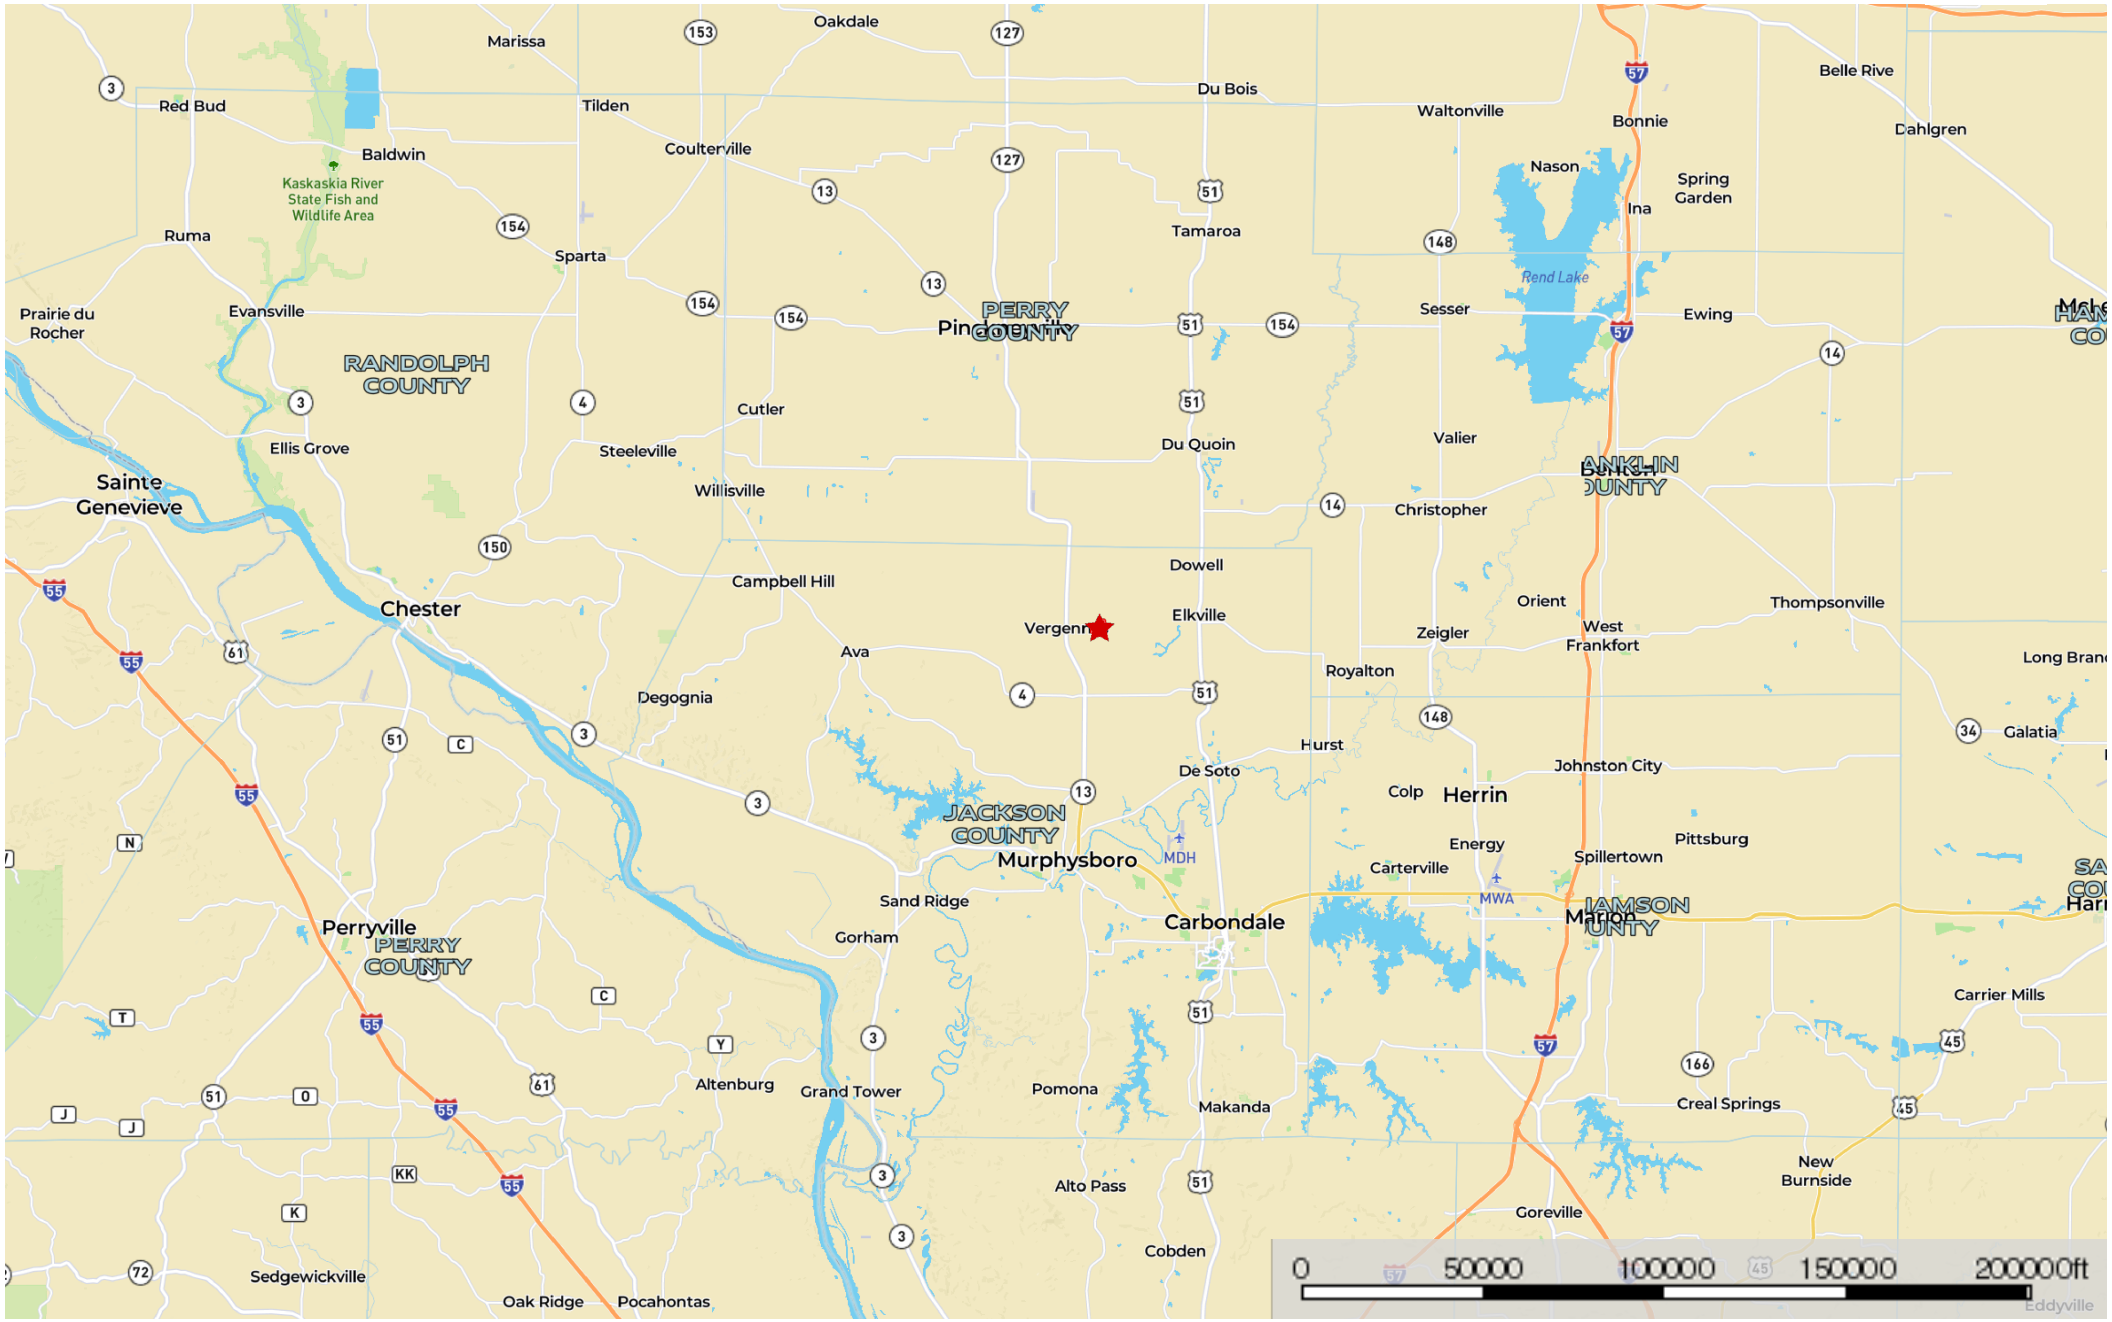

Jackson County, IL_Ramsey Trust

Illinois, AC +/-

★ Star □ Boundary