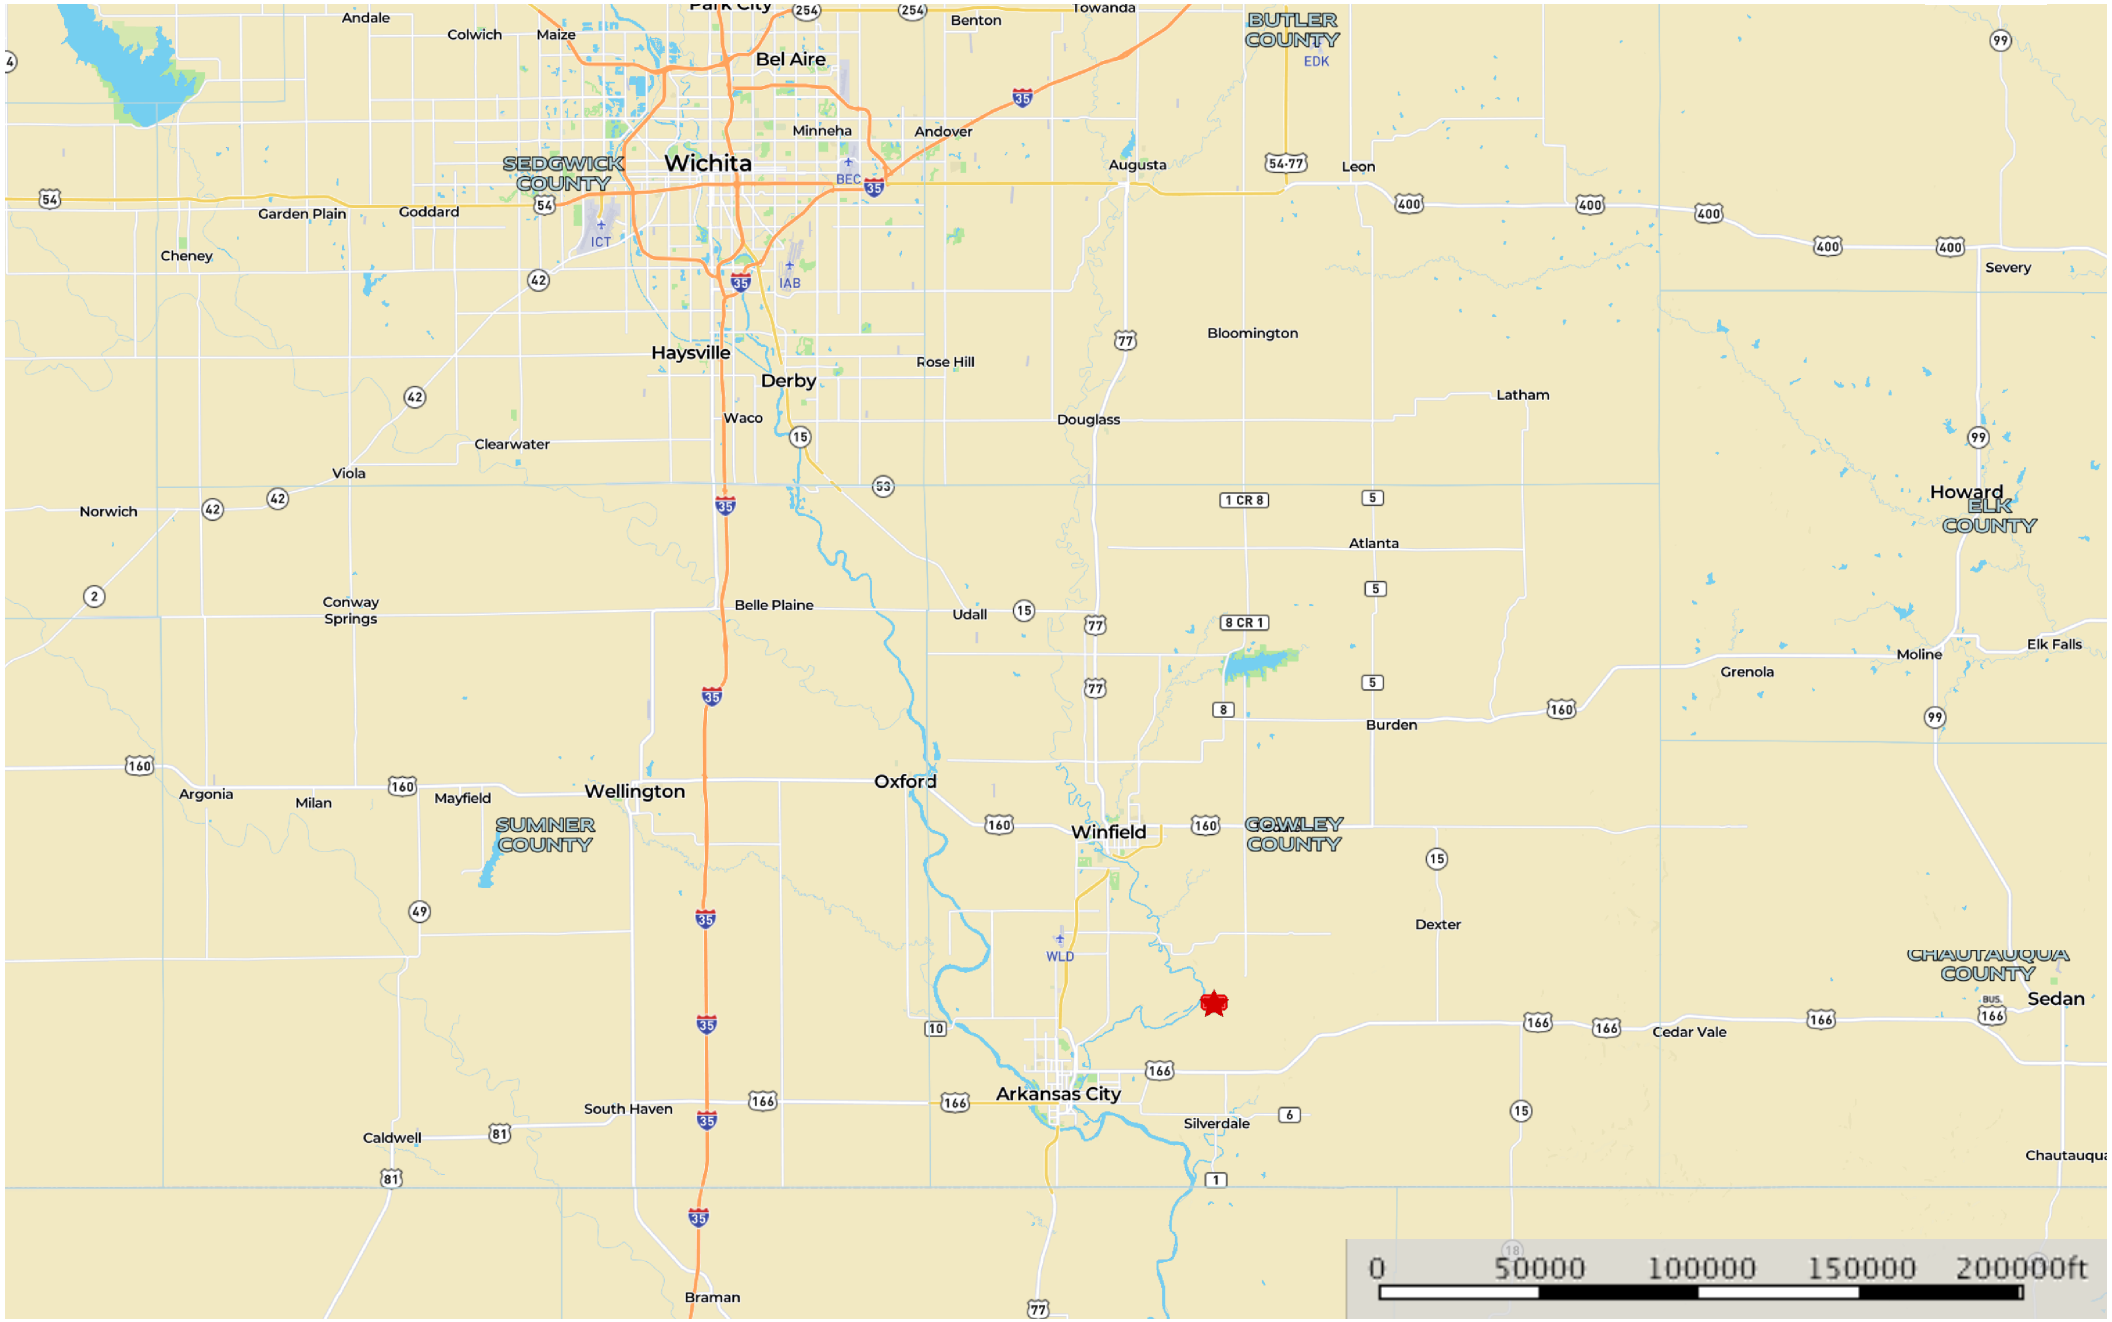

Cowley County, KS Land iAuction

Cowley County, Kansas, 316 AC +/-

★ Star □ Boundary