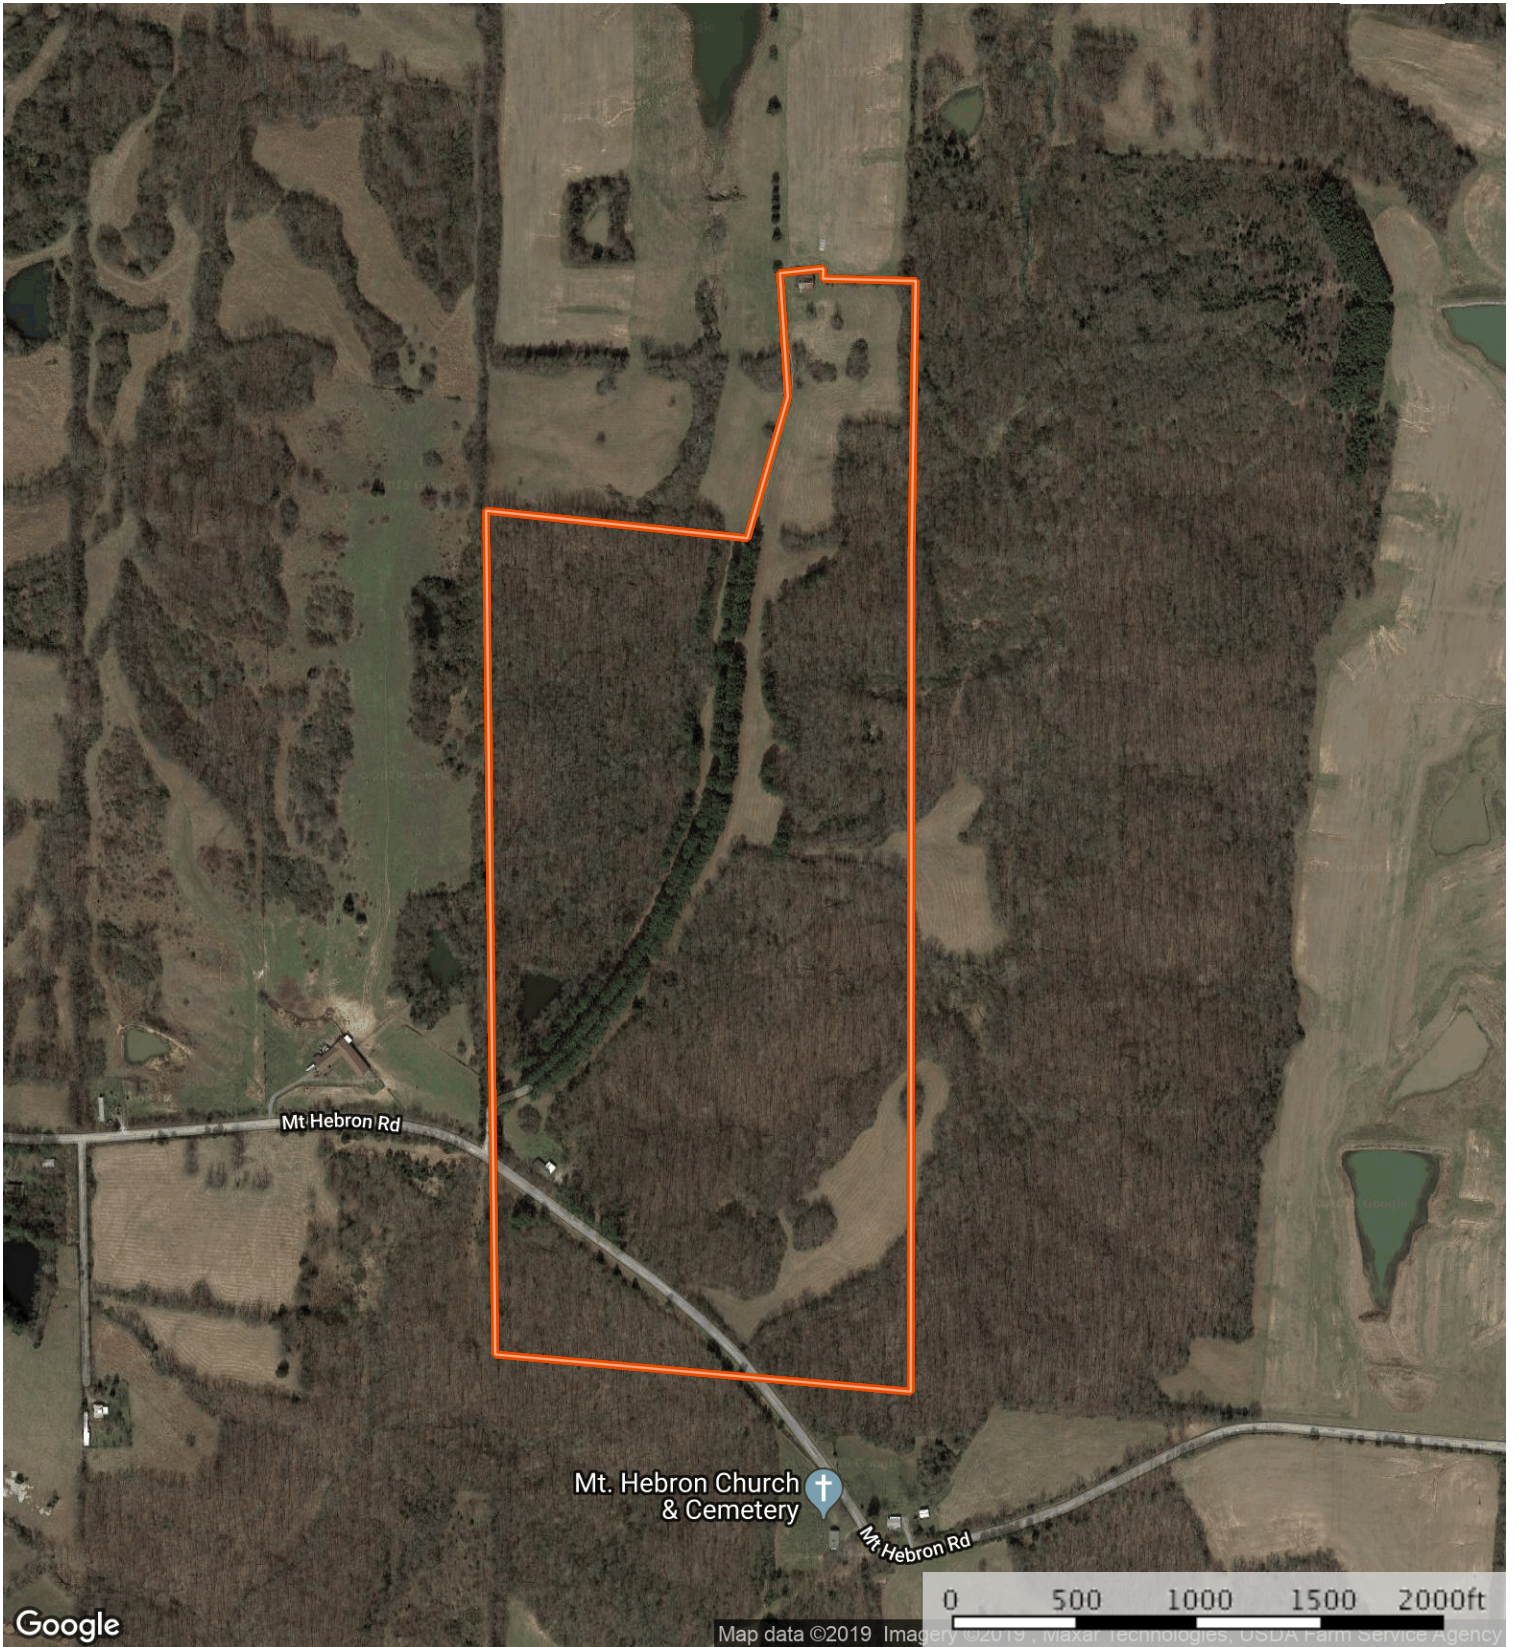

95 Union
Union County, Illinois, 95 AC +/-

 Boundary

Shane Yearian
P: (618) 830-2825 syearian@trophypa.com

 The information contained herein was obtained from sources deemed to be reliable. MapRight Services makes no warranties or guarantees as to the completeness or accuracy thereof.