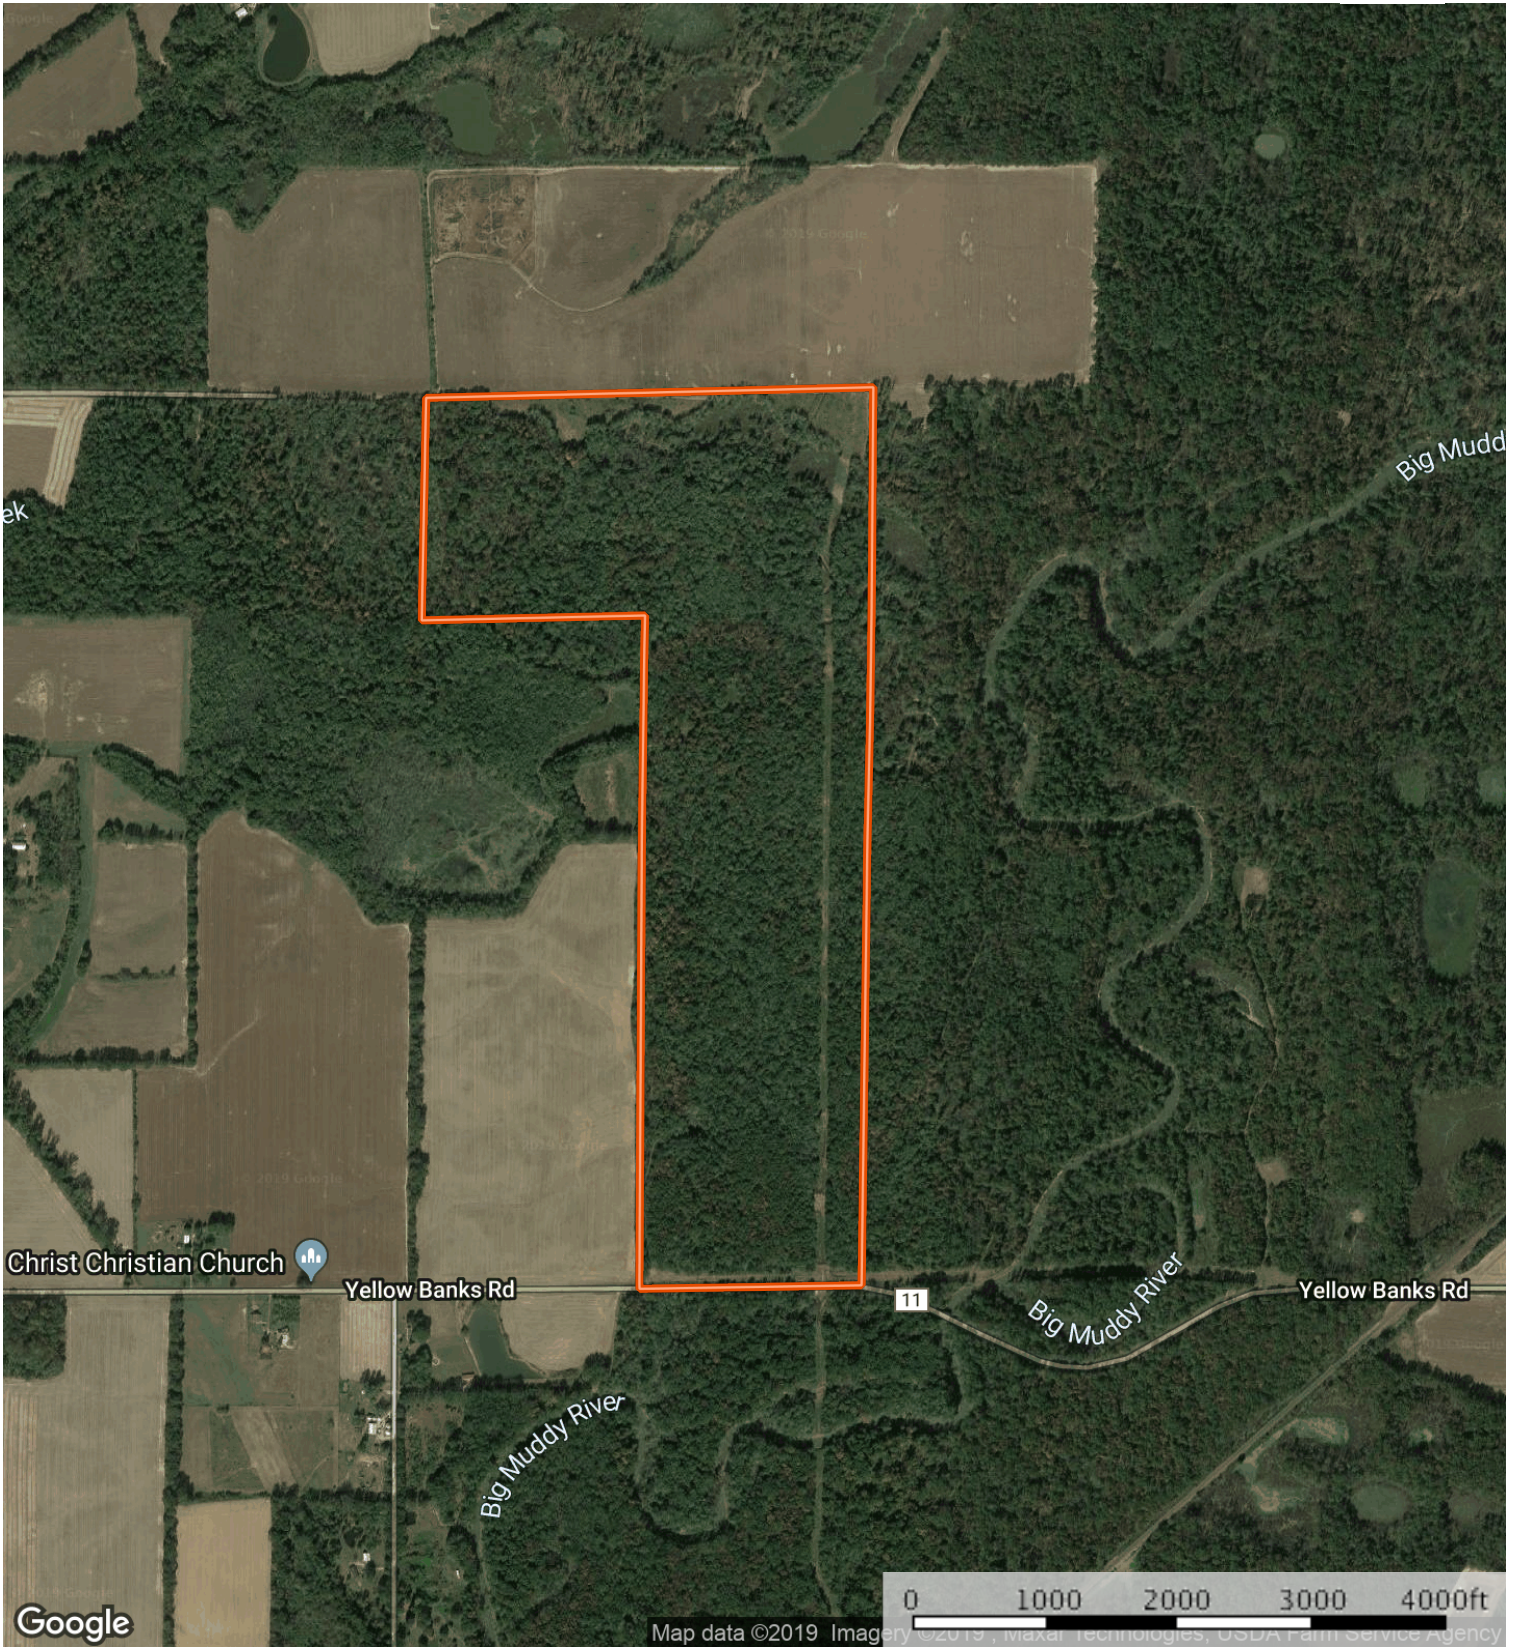

200 Franklin
Franklin County, Illinois, 200 AC +/-

 Boundary

Shane Yearian
P: (618) 830-2825 syearian@trophypa.com

 The information contained herein was obtained from sources deemed to be reliable. MapRight Services makes no warranties or guarantees as to the completeness or accuracy thereof.