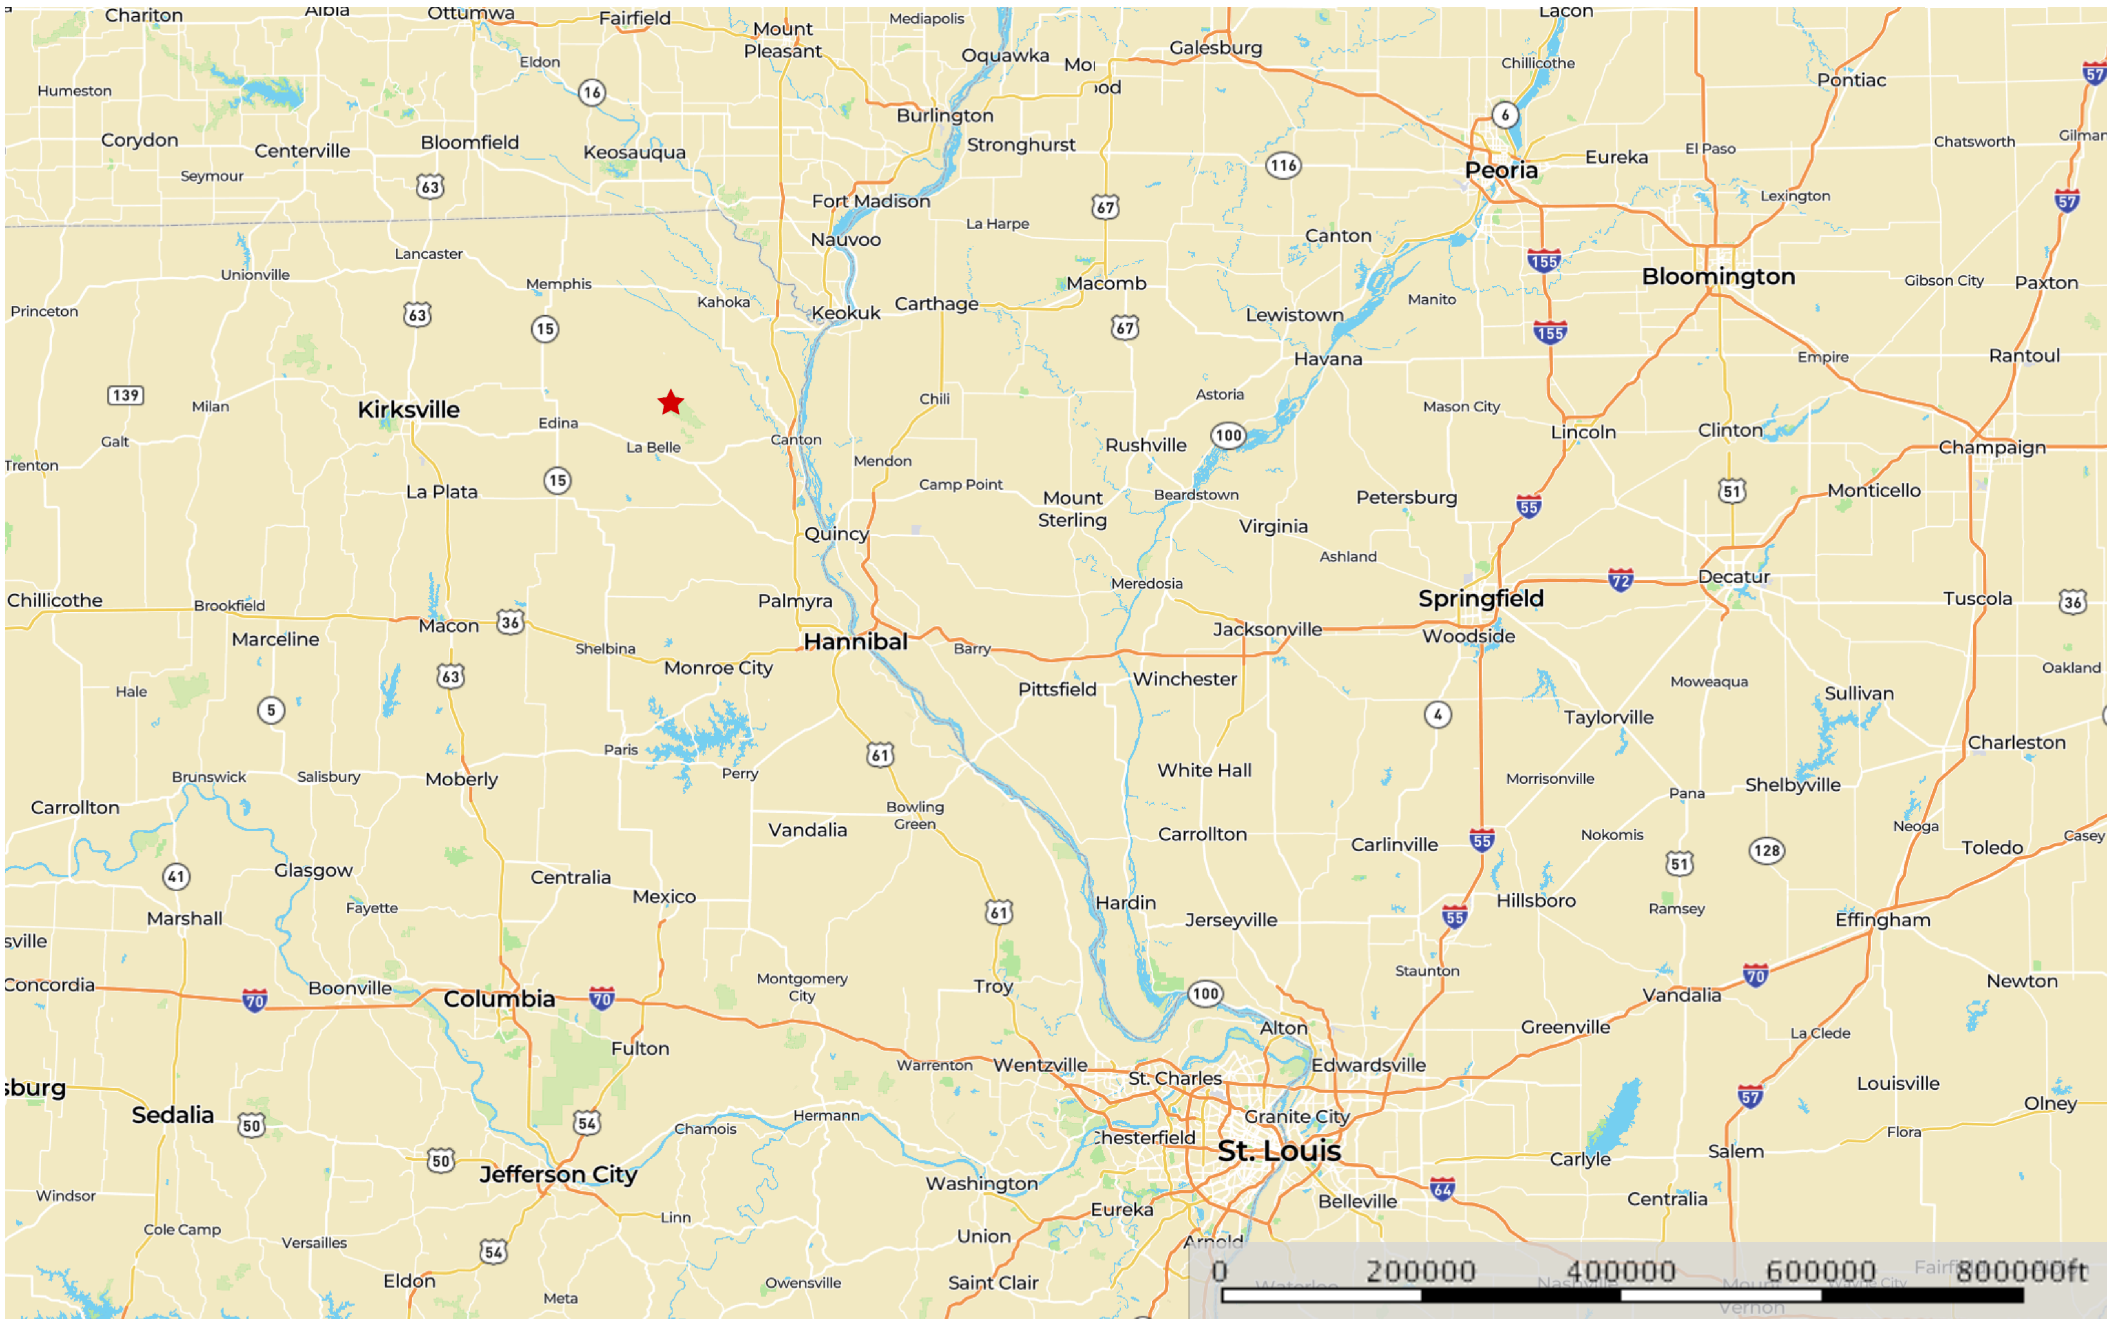

Missouri Land For Sale - Lewis County

Lewis County, Missouri, 40 AC +/-

★ Star □ Boundary