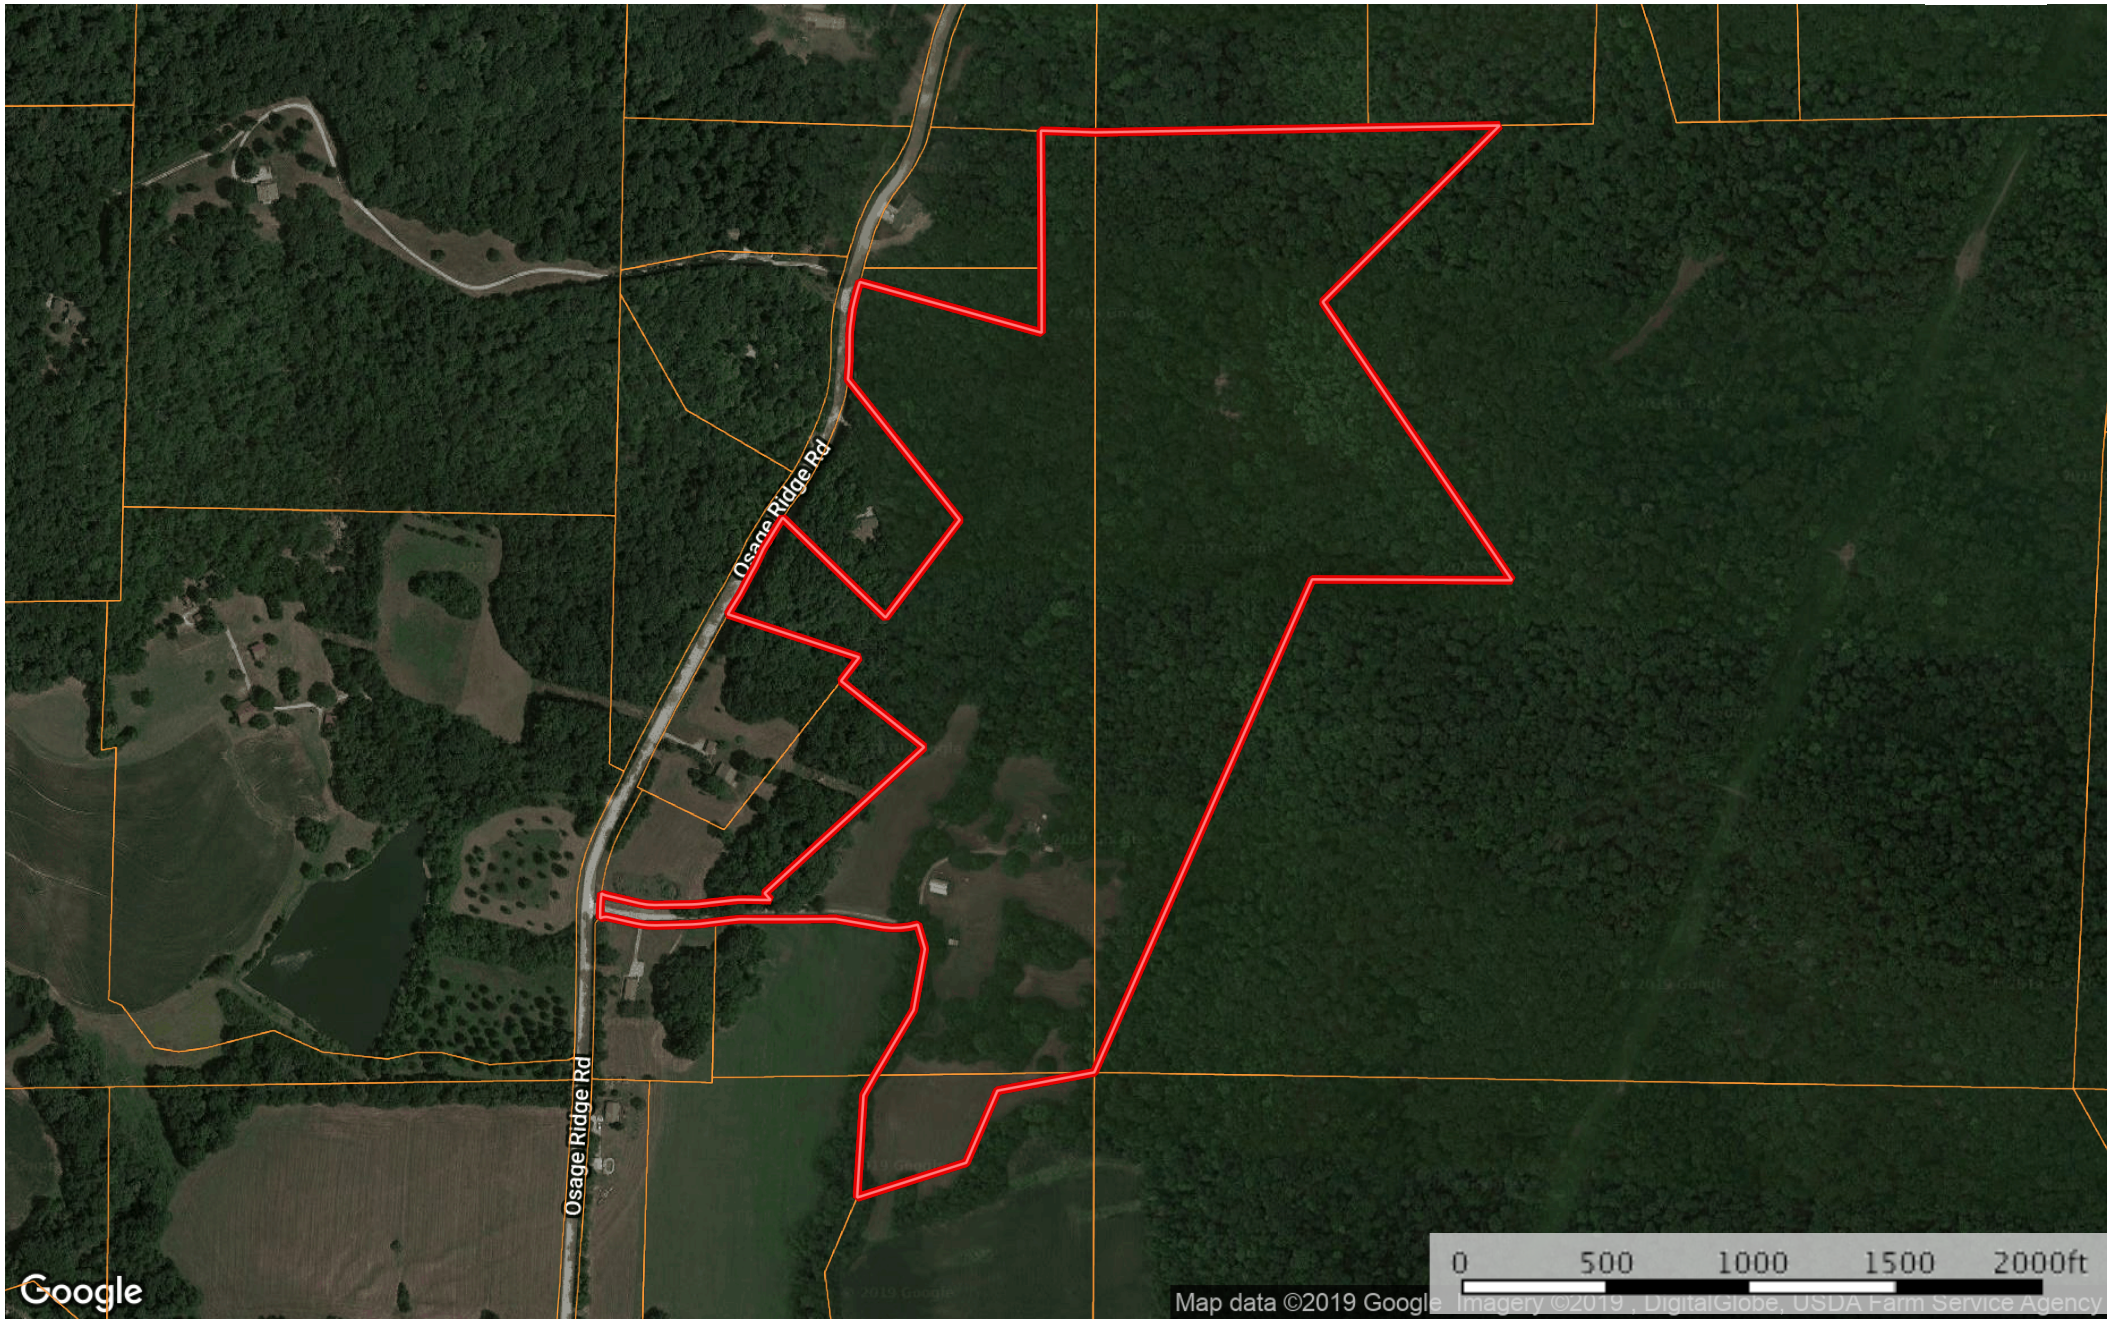

340 Osage Ridge Rd.
St. Charles County, Missouri, 72 AC +/-

 Boundary