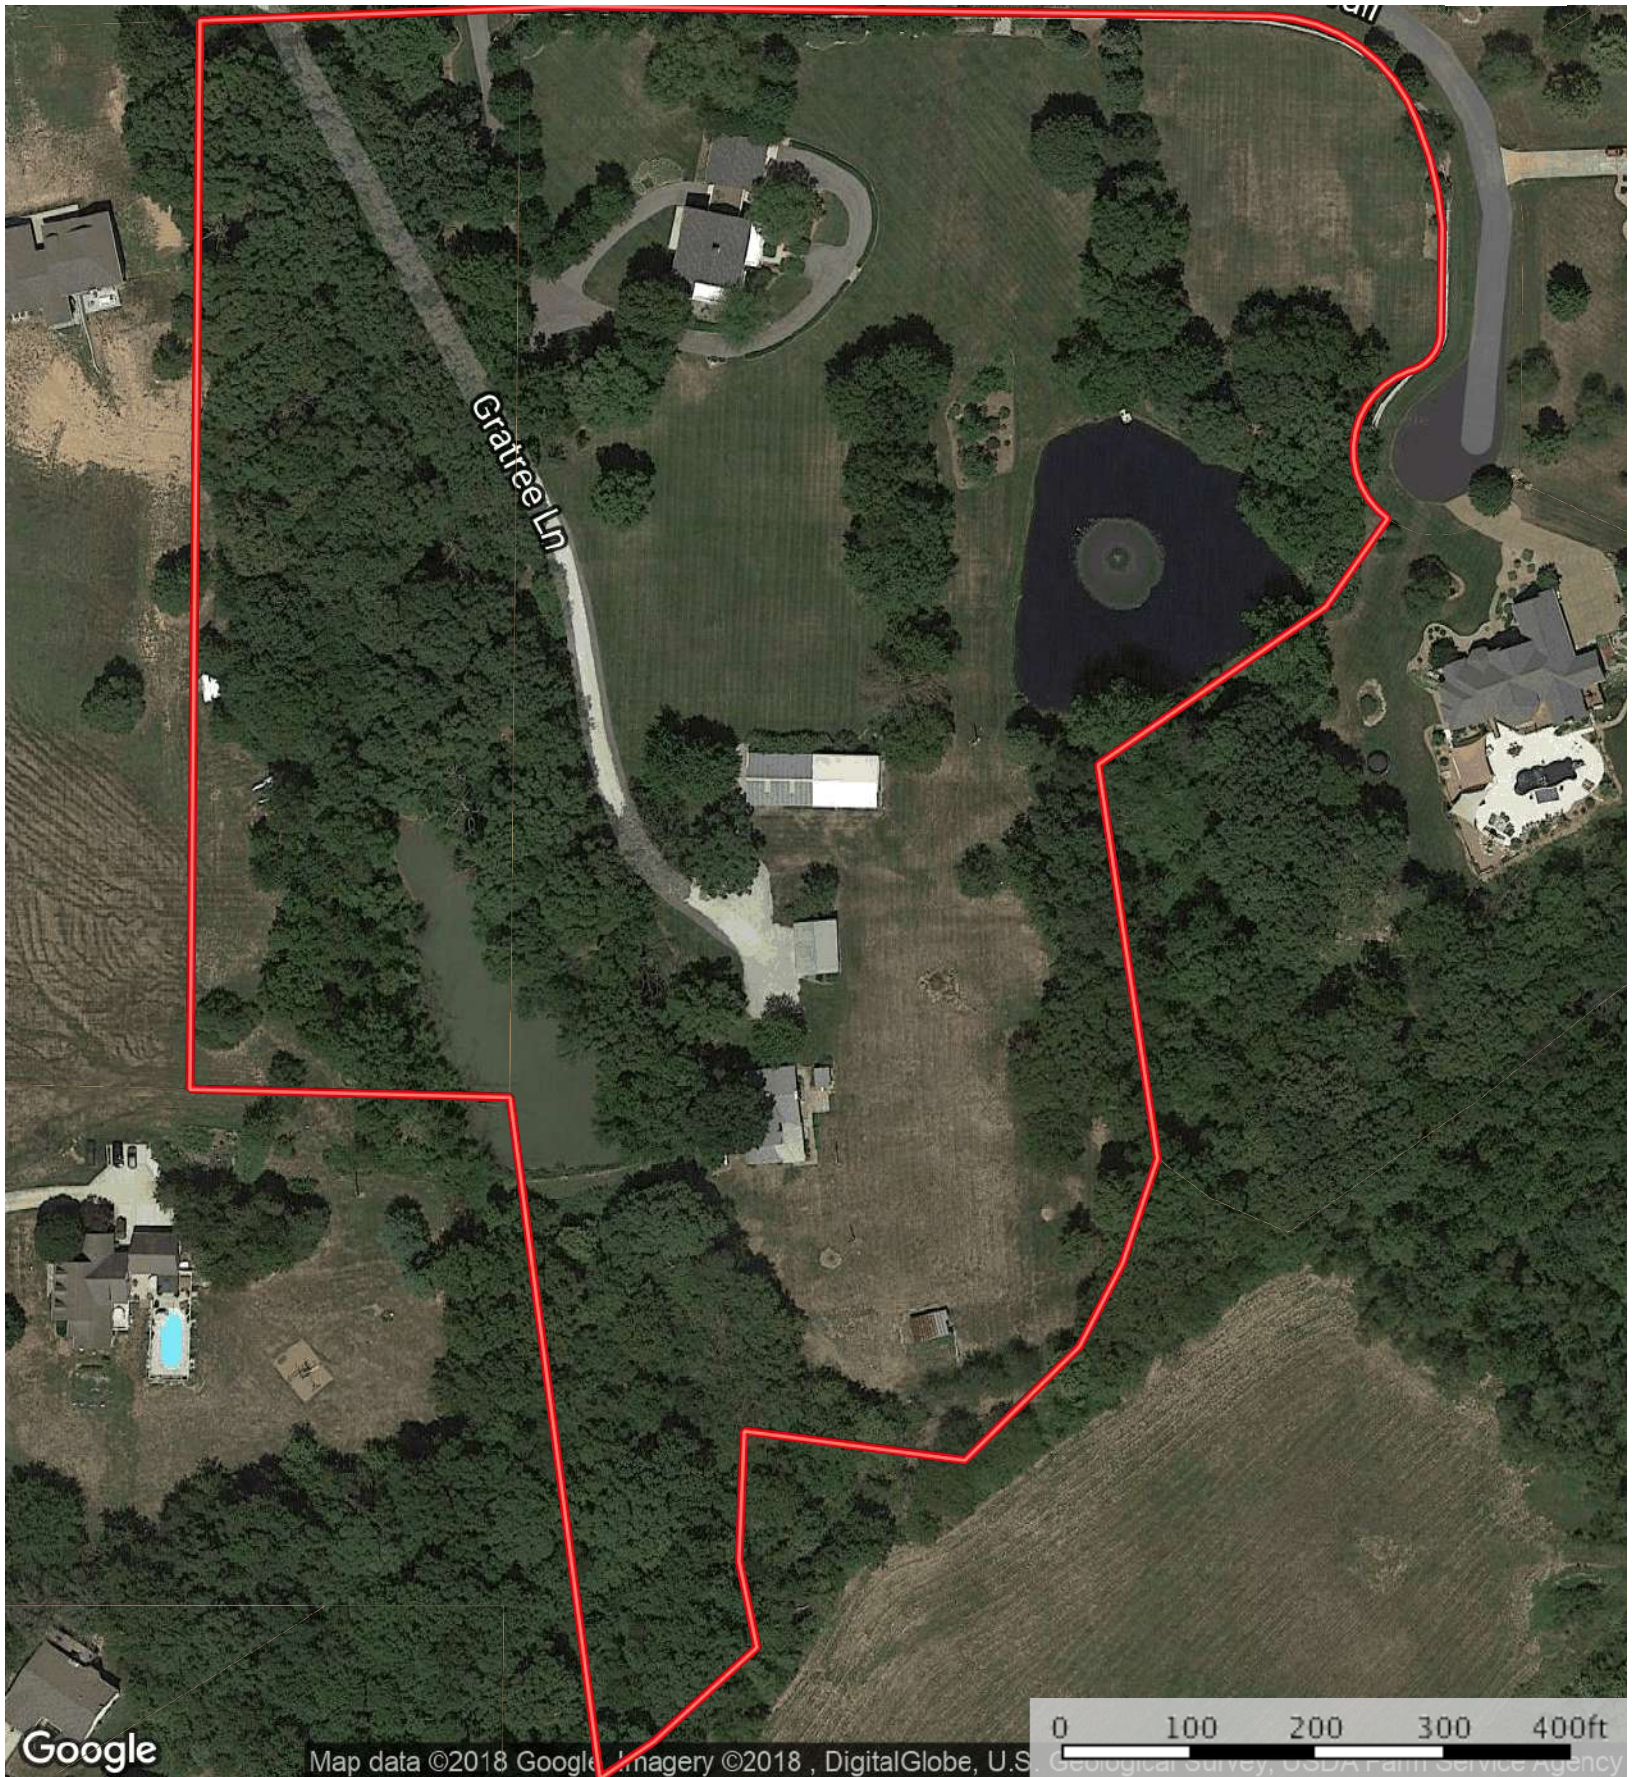

1700 Gratre Lane
St. Charles County, Missouri, 12 AC +/-

 Boundary