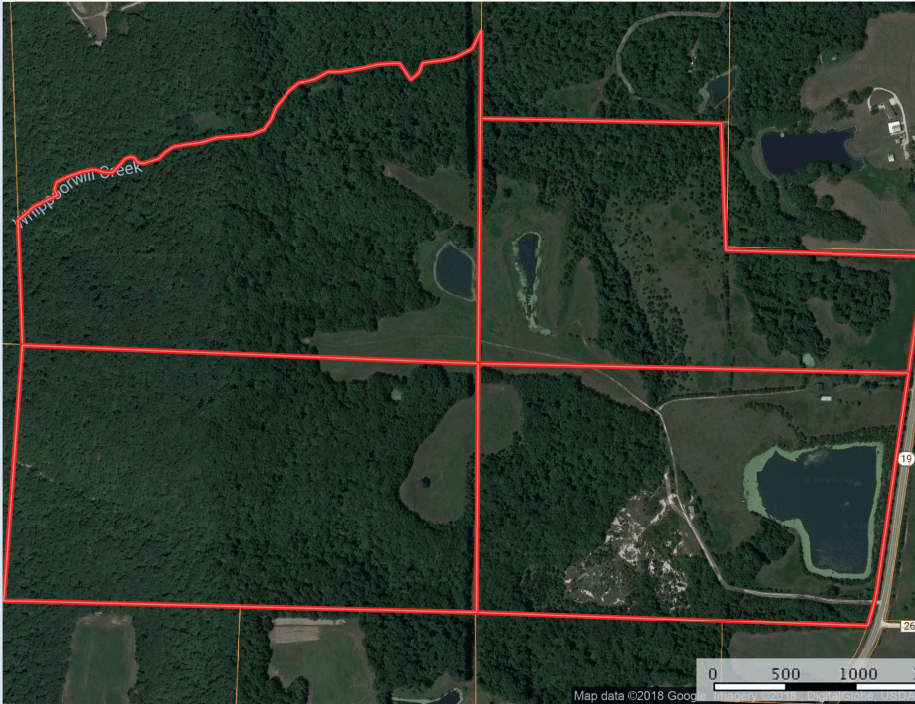

TROPHY PROPERTIES AND AUCTION

289 South Highway 19 New Florence MO 63363

199 Wooded Acres

60 Tillable Acres

30 Pasture Acres

289 acres! Once in a lifetime! 8 acre lake that is 50+ ft deep, and two additional ponds for fishing. 289 acres (M/L) for fun and future development. This is a rare find. Old Victorian farm house needs to be torn down. Great hunting for deer, turkey and geese. New gravel road through property.

BEAUTIFUL FARM

TROPHY PROPERTIES
AND AUCTION

1 Highway 19
AC +/-

18 Cell Merchantofhomes.com

 The information contained
sources deemed to be reli-
Maplight Services makes
to the completeness or ac-

\$999,500

THE PROPERTY

This Amazing 289 acres is perfect for a private residence, family compound, or recreational property. There are 199 acres with white tail deer for hunting. 30 acres of pasture for horses, and 60 acres of tillable land that can be a source of income. There is also an 8 acre lake that is 50 feet deep, perfect for fishing.