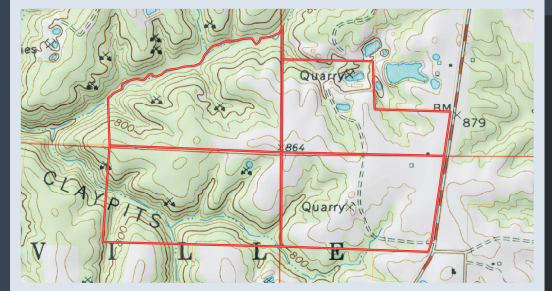

TROPHY PROPERTIES AND AUCTION

289 South Highway 19 New Florence MO 63363

199 Wooded Acres

60 Tillable Acres

30 Pasture Acres

289 acres! Once in a lifetime! 8 acre lake that is 50+ ft deep, and two additional ponds for fishing. 289 acres (M/L) for fun and future development. This is a rare find. Old Victorian farm house needs to be torn down. Great hunting for deer, turkey and geese. New gravel road through property.

BEAUTIFUL FARM

TROPHY PROPERTIES
AND AUCTION

1 Highway 19
AC +/-

18 Cell Merchantofhomes.com

 The information contained
sources deemed to be reli-
Maplight Services makes
to the completeness or ac-

\$999,500

THE PROPERTY

This Amazing 289 acres is perfect for a private residence, family compound, or recreational property. There are 199 acres with white tail deer for hunting. 30 acres of pasture for horses, and 60 acres of tillable land that can be a source of income. There is also an 8 acre lake that is 50 feet deep, perfect for fishing.