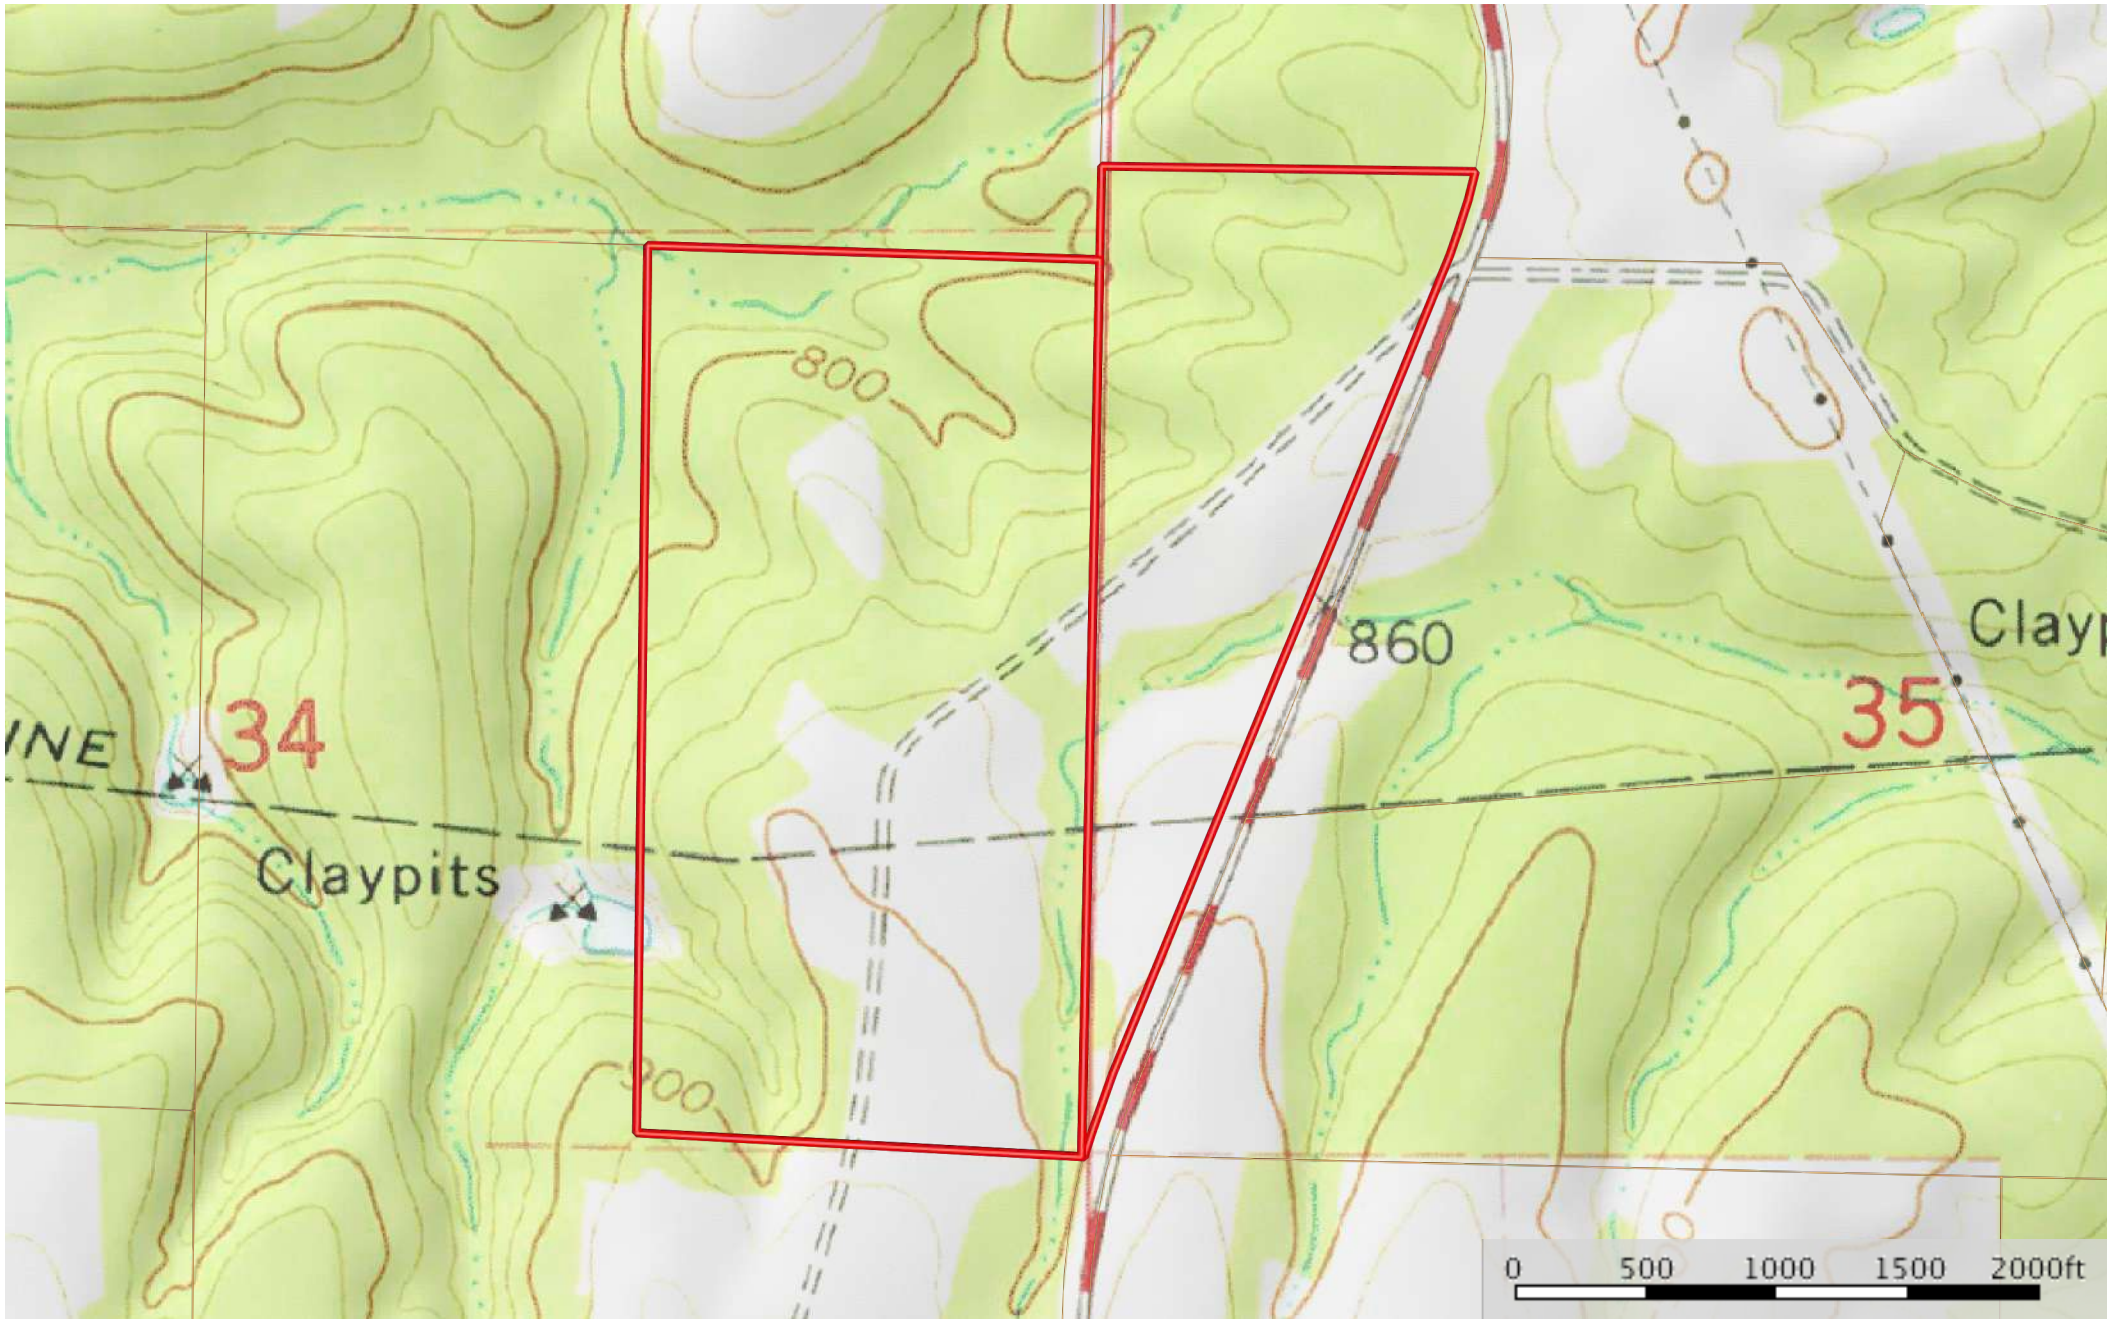

2325 South Highway 19
Gasconade County, Missouri, 117 AC +/-

 Boundary