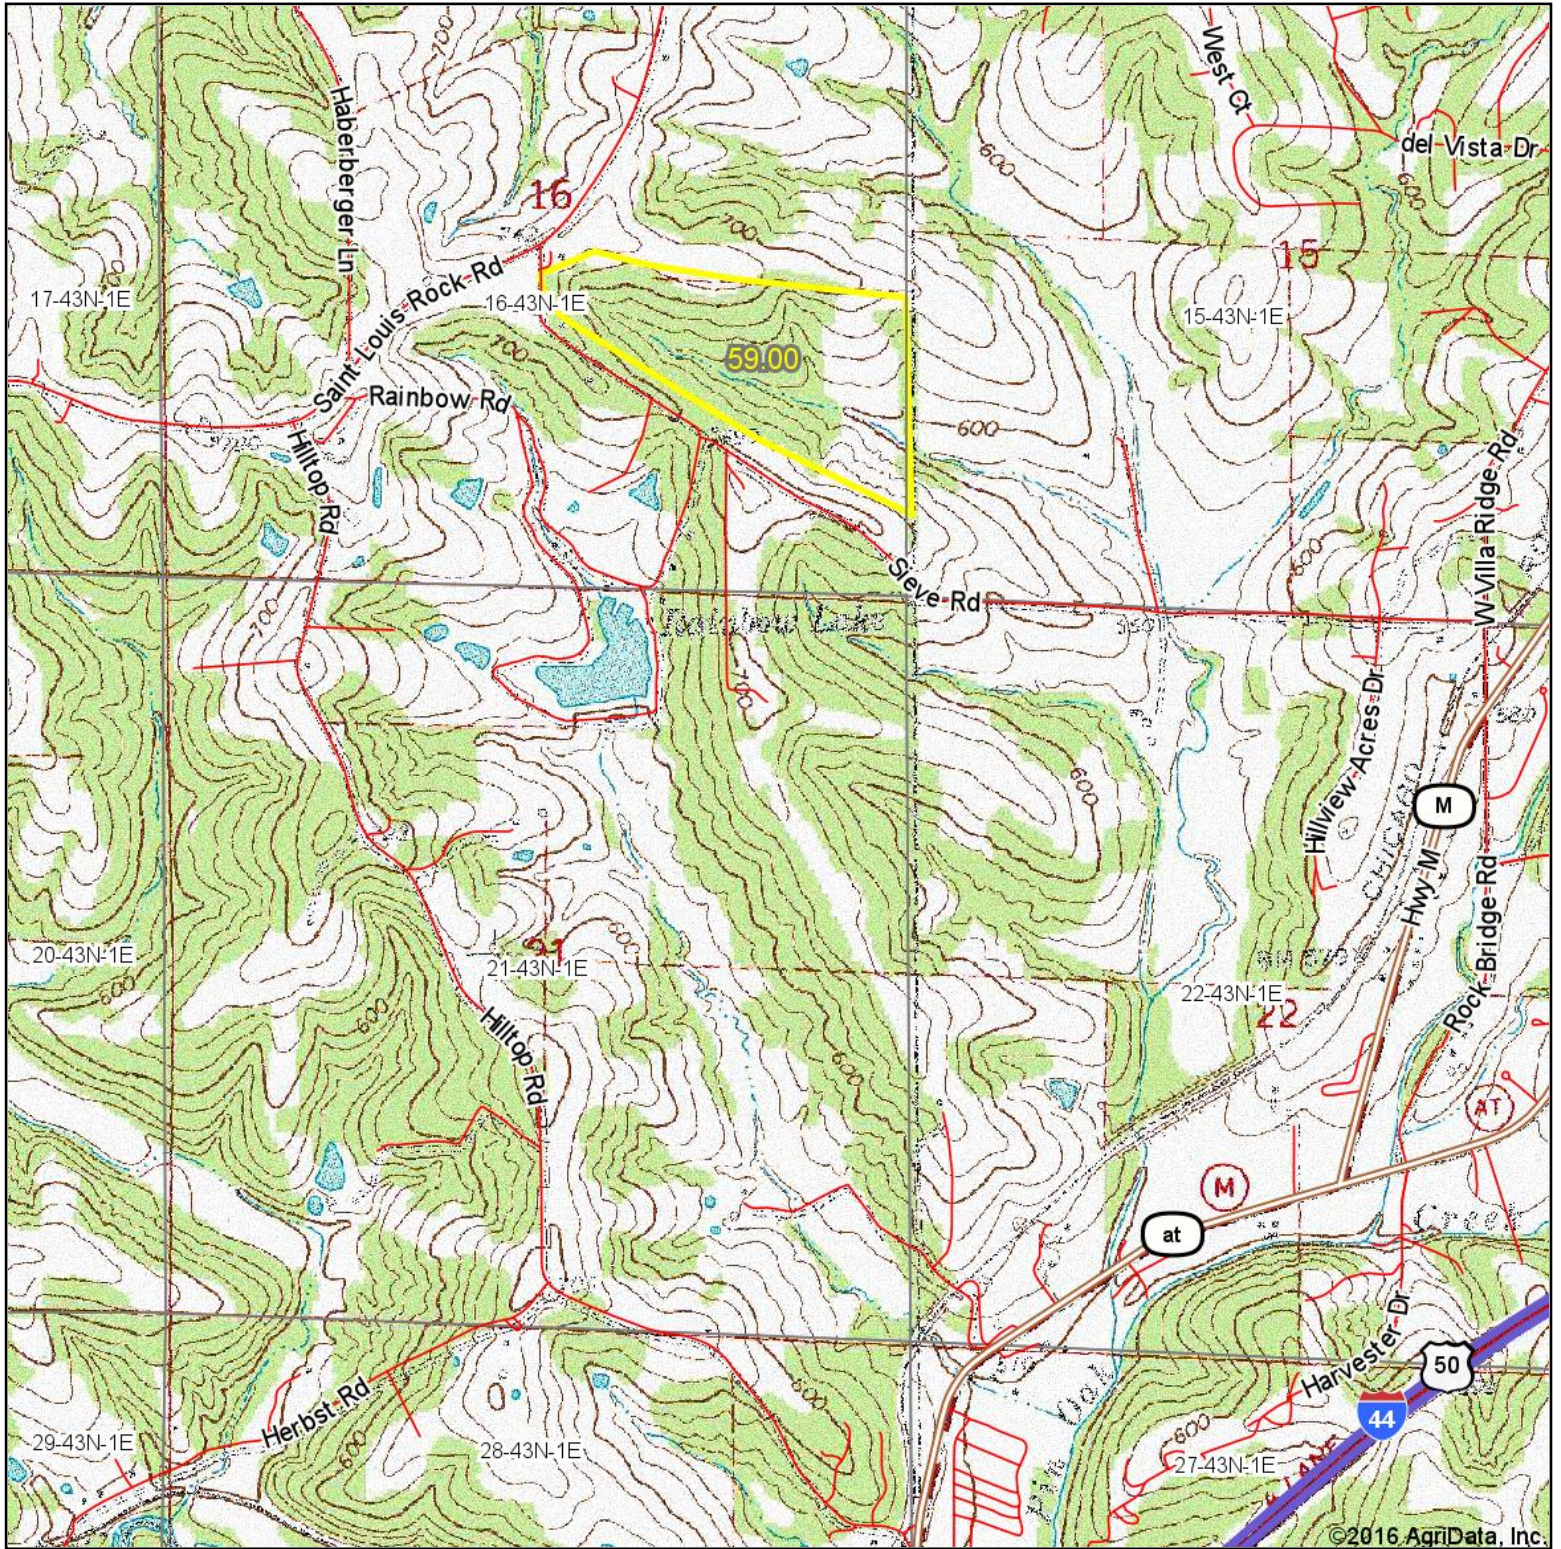

Topography Map

©2016 AgriData, Inc.

map center: 38° 27' 41.95, 90° 54' 34.73

Trophy Properties
and Auction

Maps Provided By:

© AgriData, Inc. 2016

www.AgriDataInc.com

21-43N-1E
Franklin County
Missouri