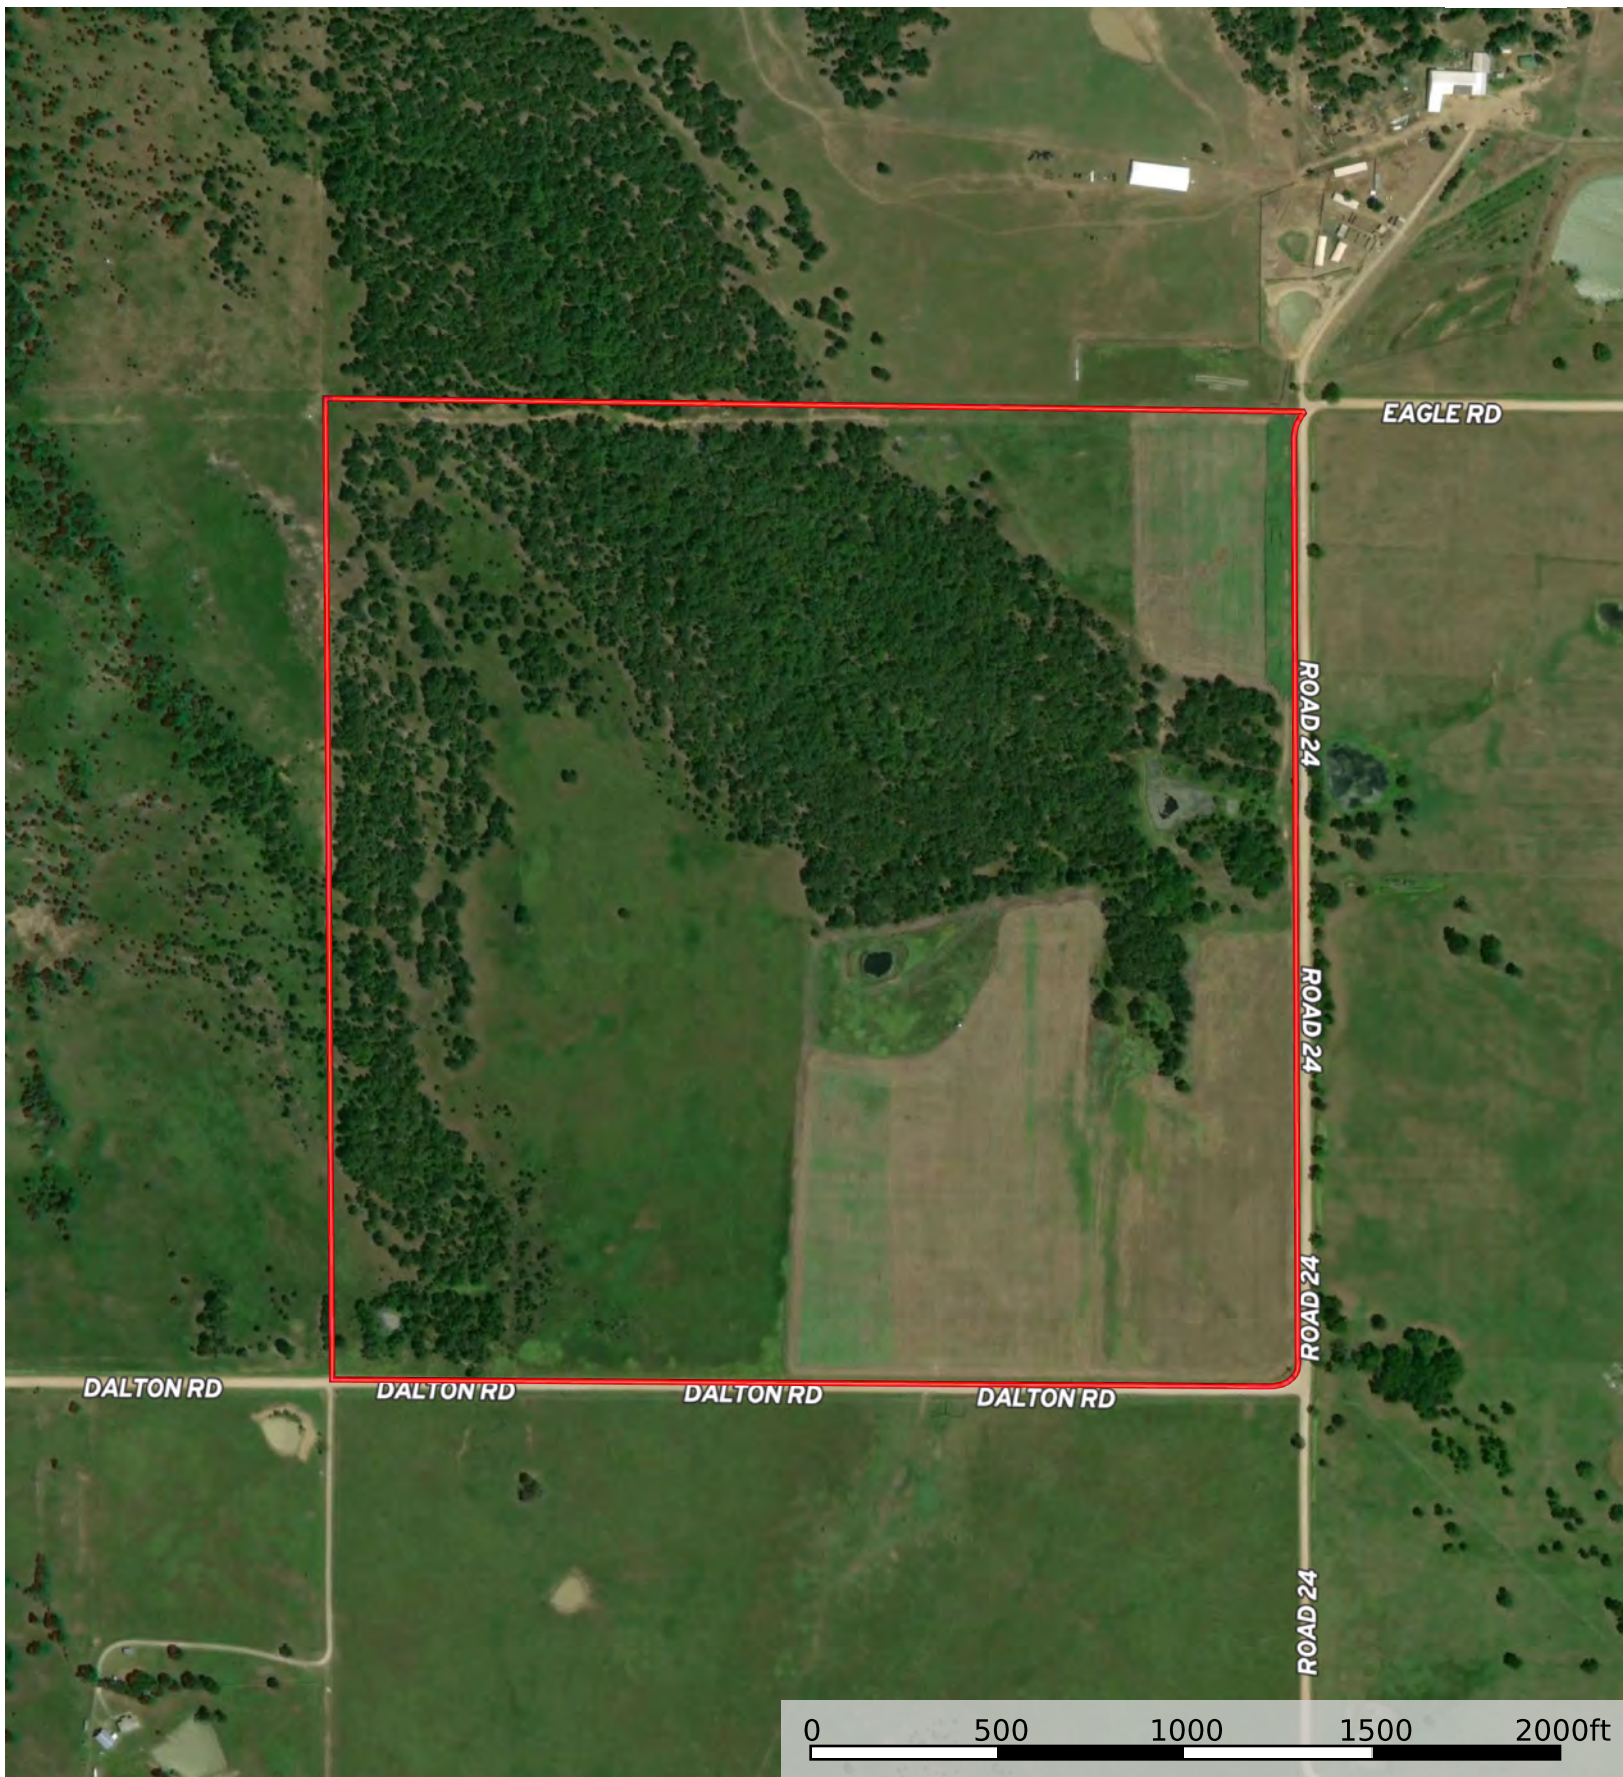

Chautauqua County 158.60

Kansas, AC +/-

 Boundary