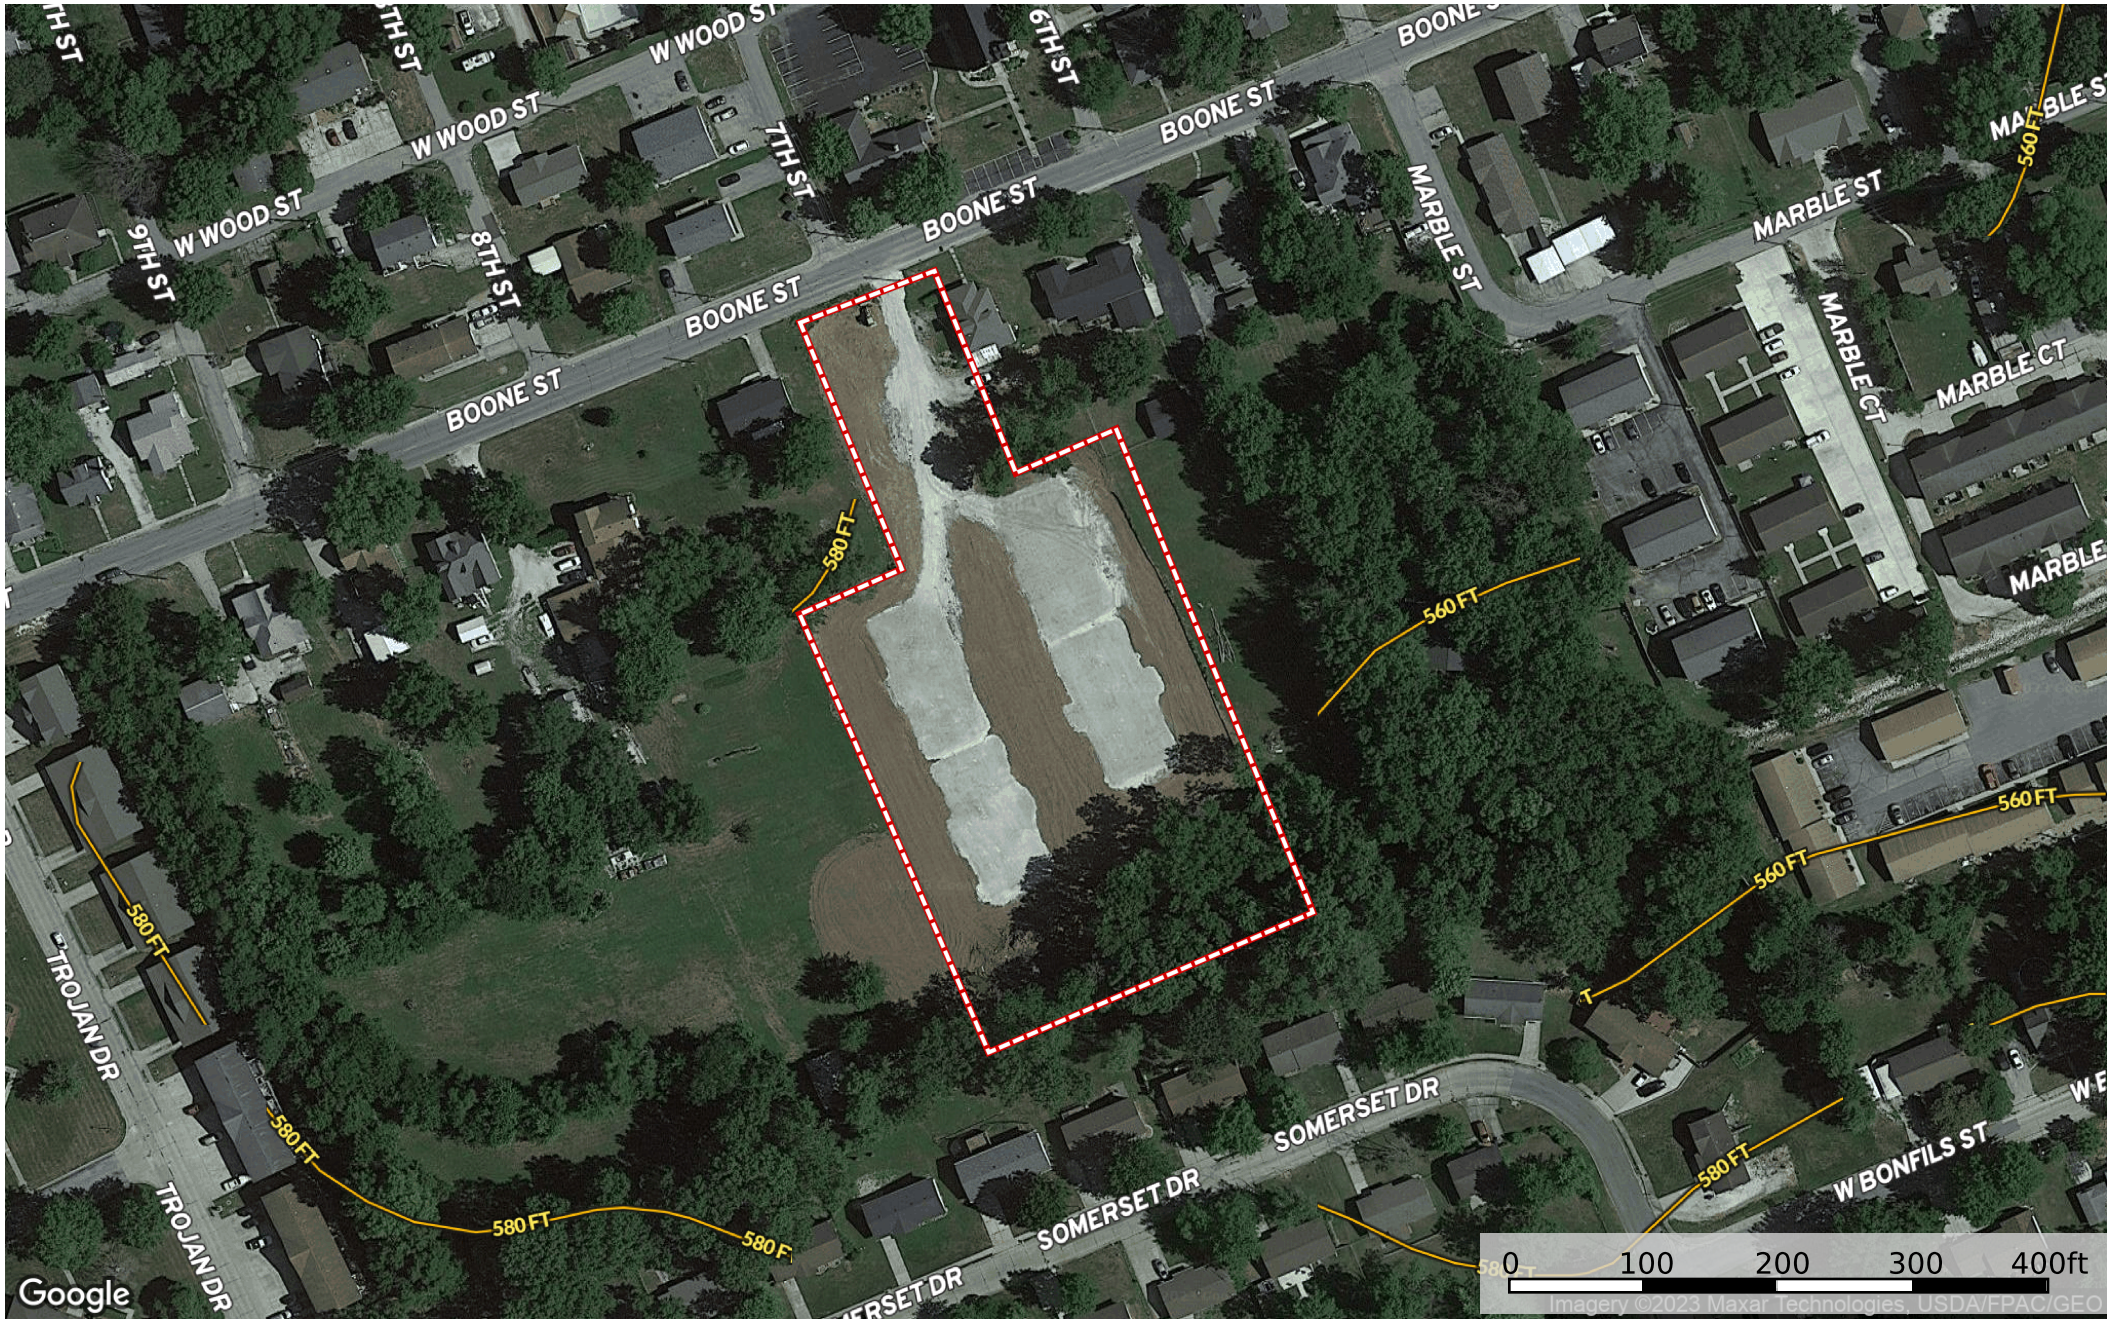

720 Boone St.  
Missouri, AC +/-

Boundary

**Merchant Team**  
P: 314-541-1218 Cell    Merchantofhomes.com    20700 Veterans Memorial Pkwy, Foristell MO 63348

The information contained herein was obtained from sources deemed to be reliable. MapRight Services makes no warranties or guarantees as to the completeness or accuracy thereof.